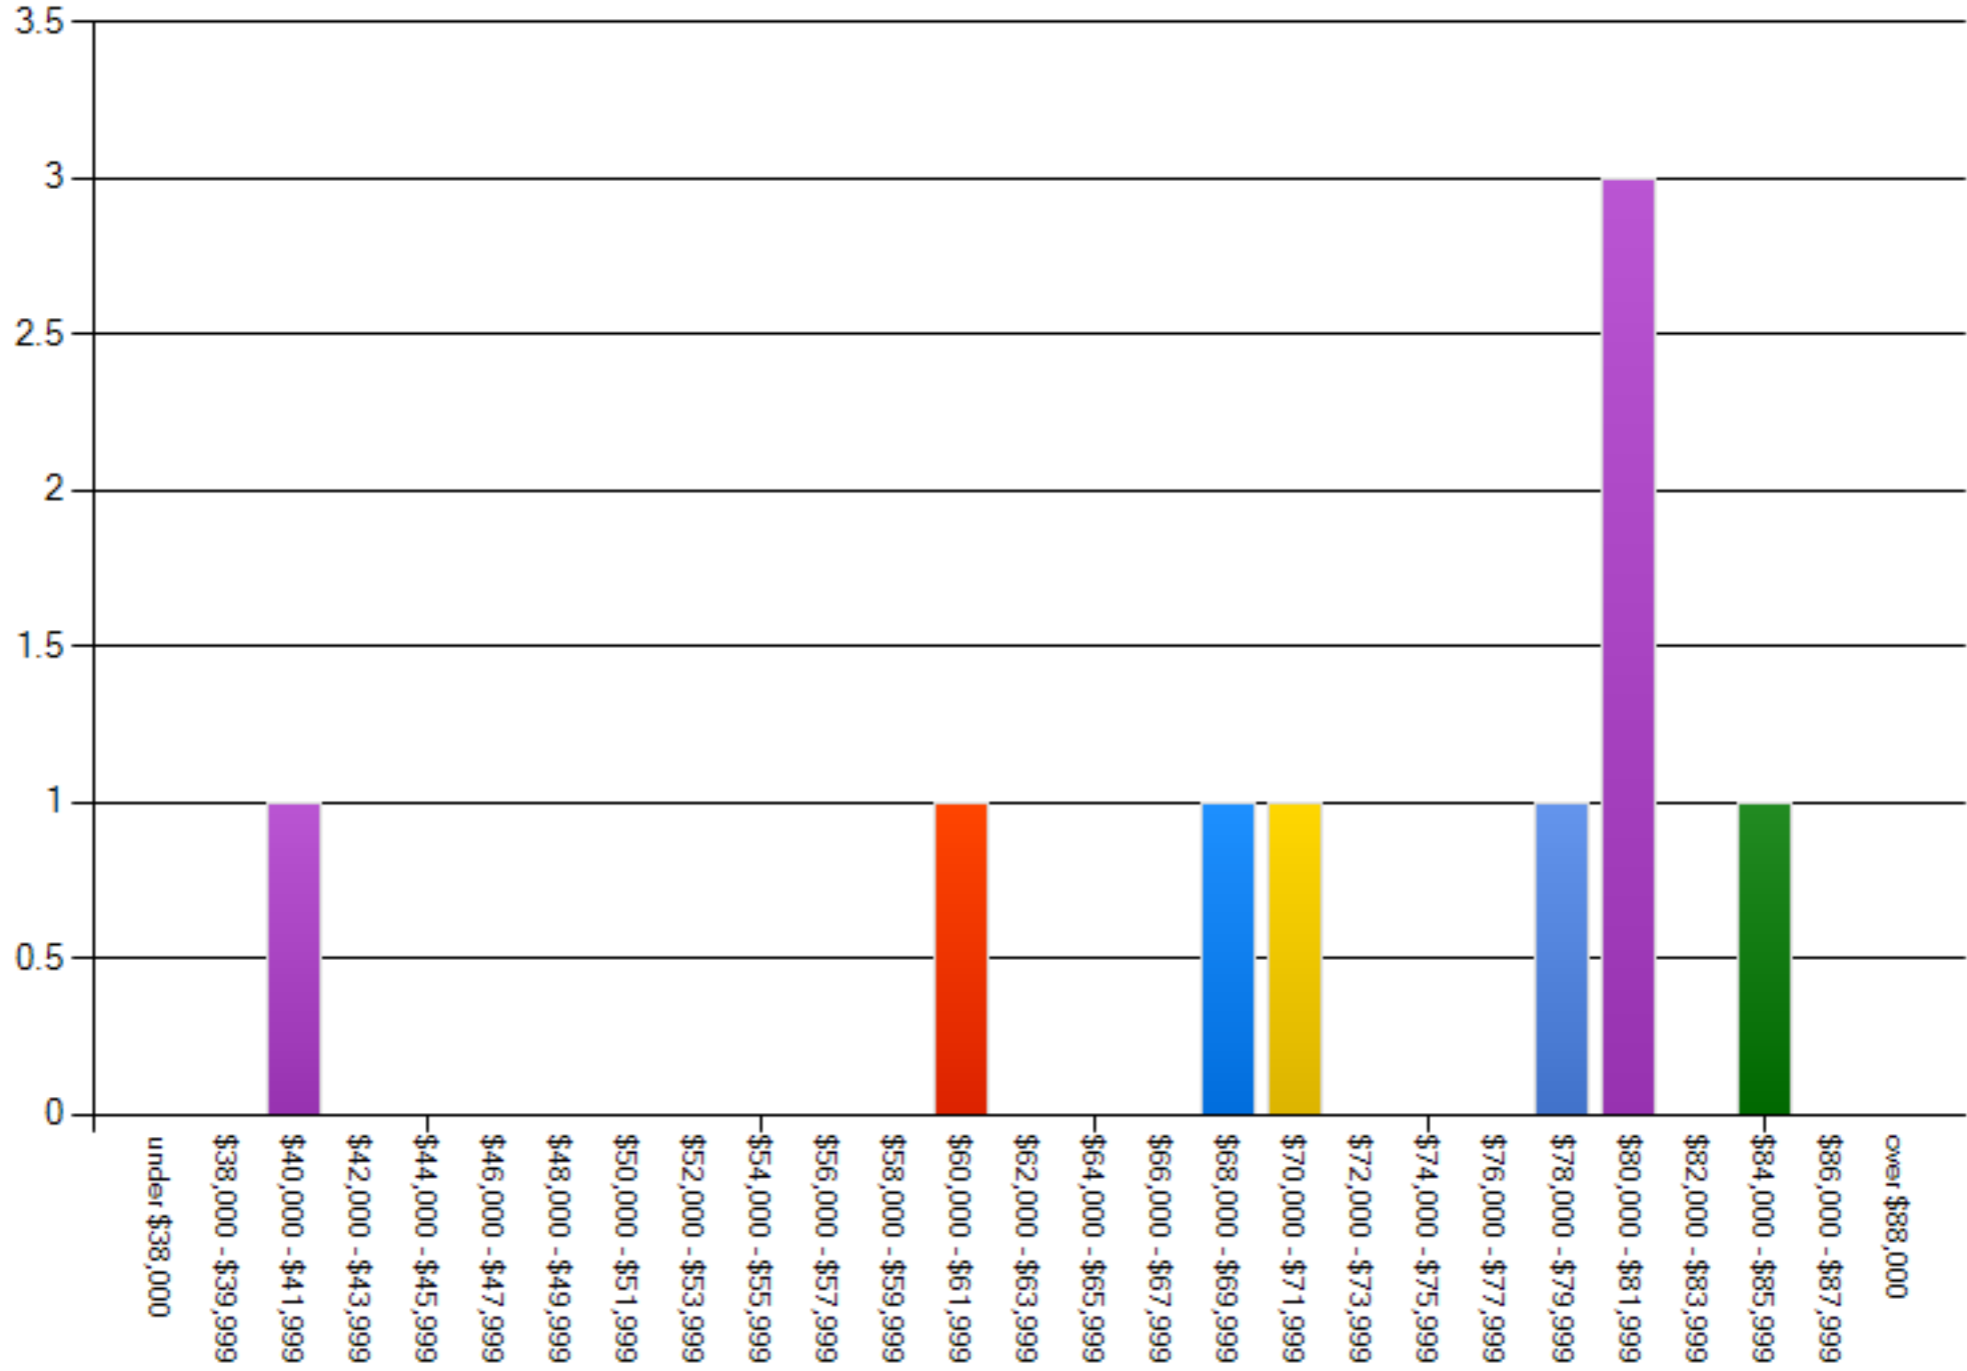

Salary by years employed as a social worker, 6-10 years

Salary by years employed as a social worker, 11-15 years

Salary by years employed as a social worker, 16-20 years

Salary by years employed as a social worker, 20-25 years

Salaries - US Region 3: AL, AR, FL, GA, LA, MS, PR

Salaries - US Region 4: OK, TX

Salaries - US Region 5: AZ, CA, NV, NM, UT

Salaries - US Region 6: AK, HI, ID, MT, OR, WA

Salaries - US Region 7: IL, MN, ND, SD, WI