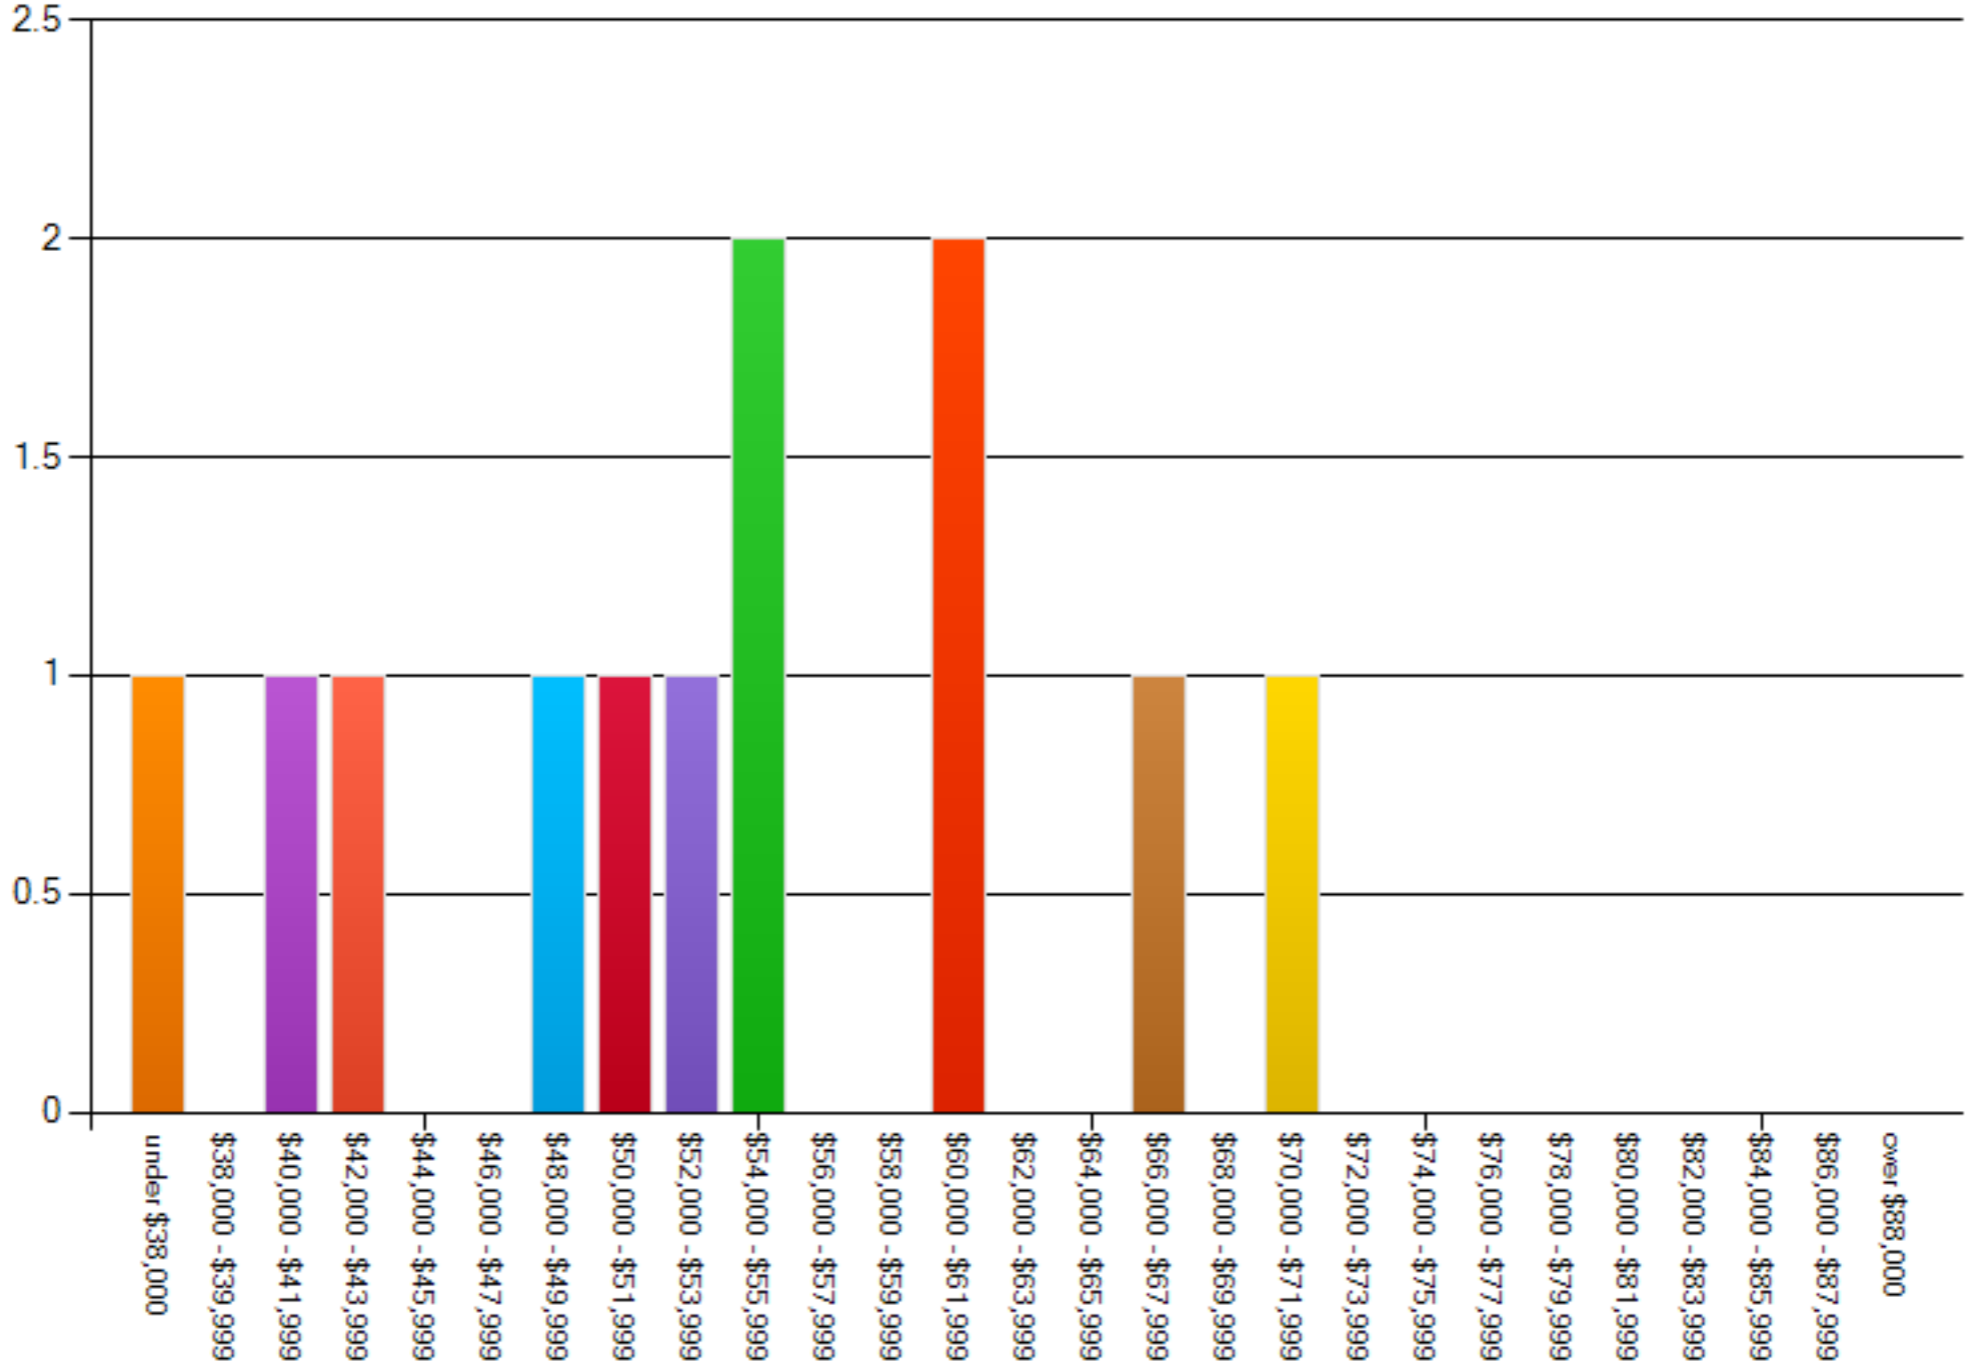

Salaries - US Region 3: AL, AR, FL, GA, LA, MS, PR