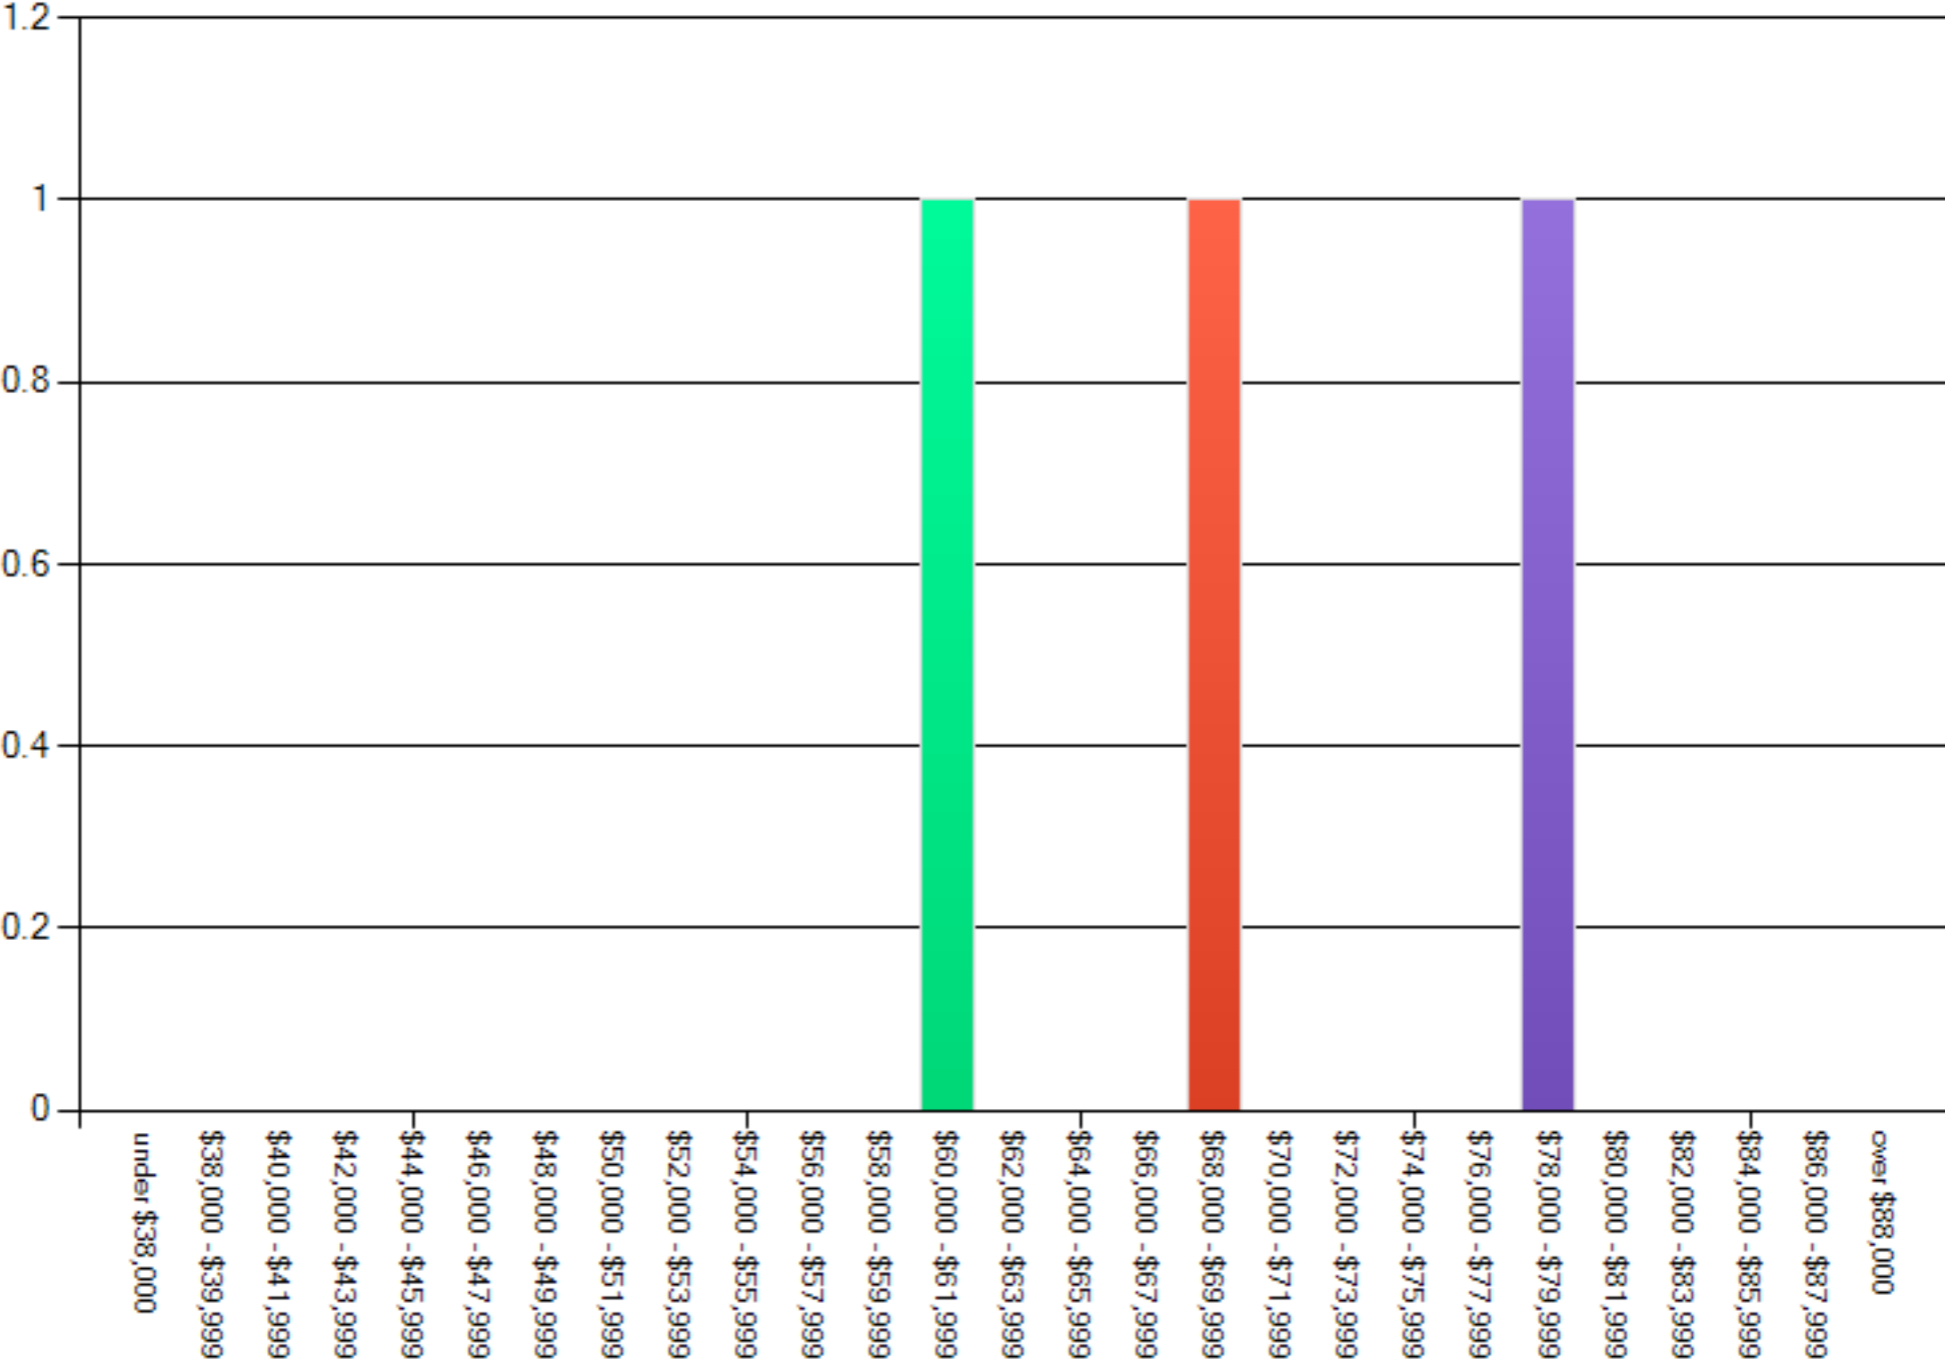

Salaries - Canada