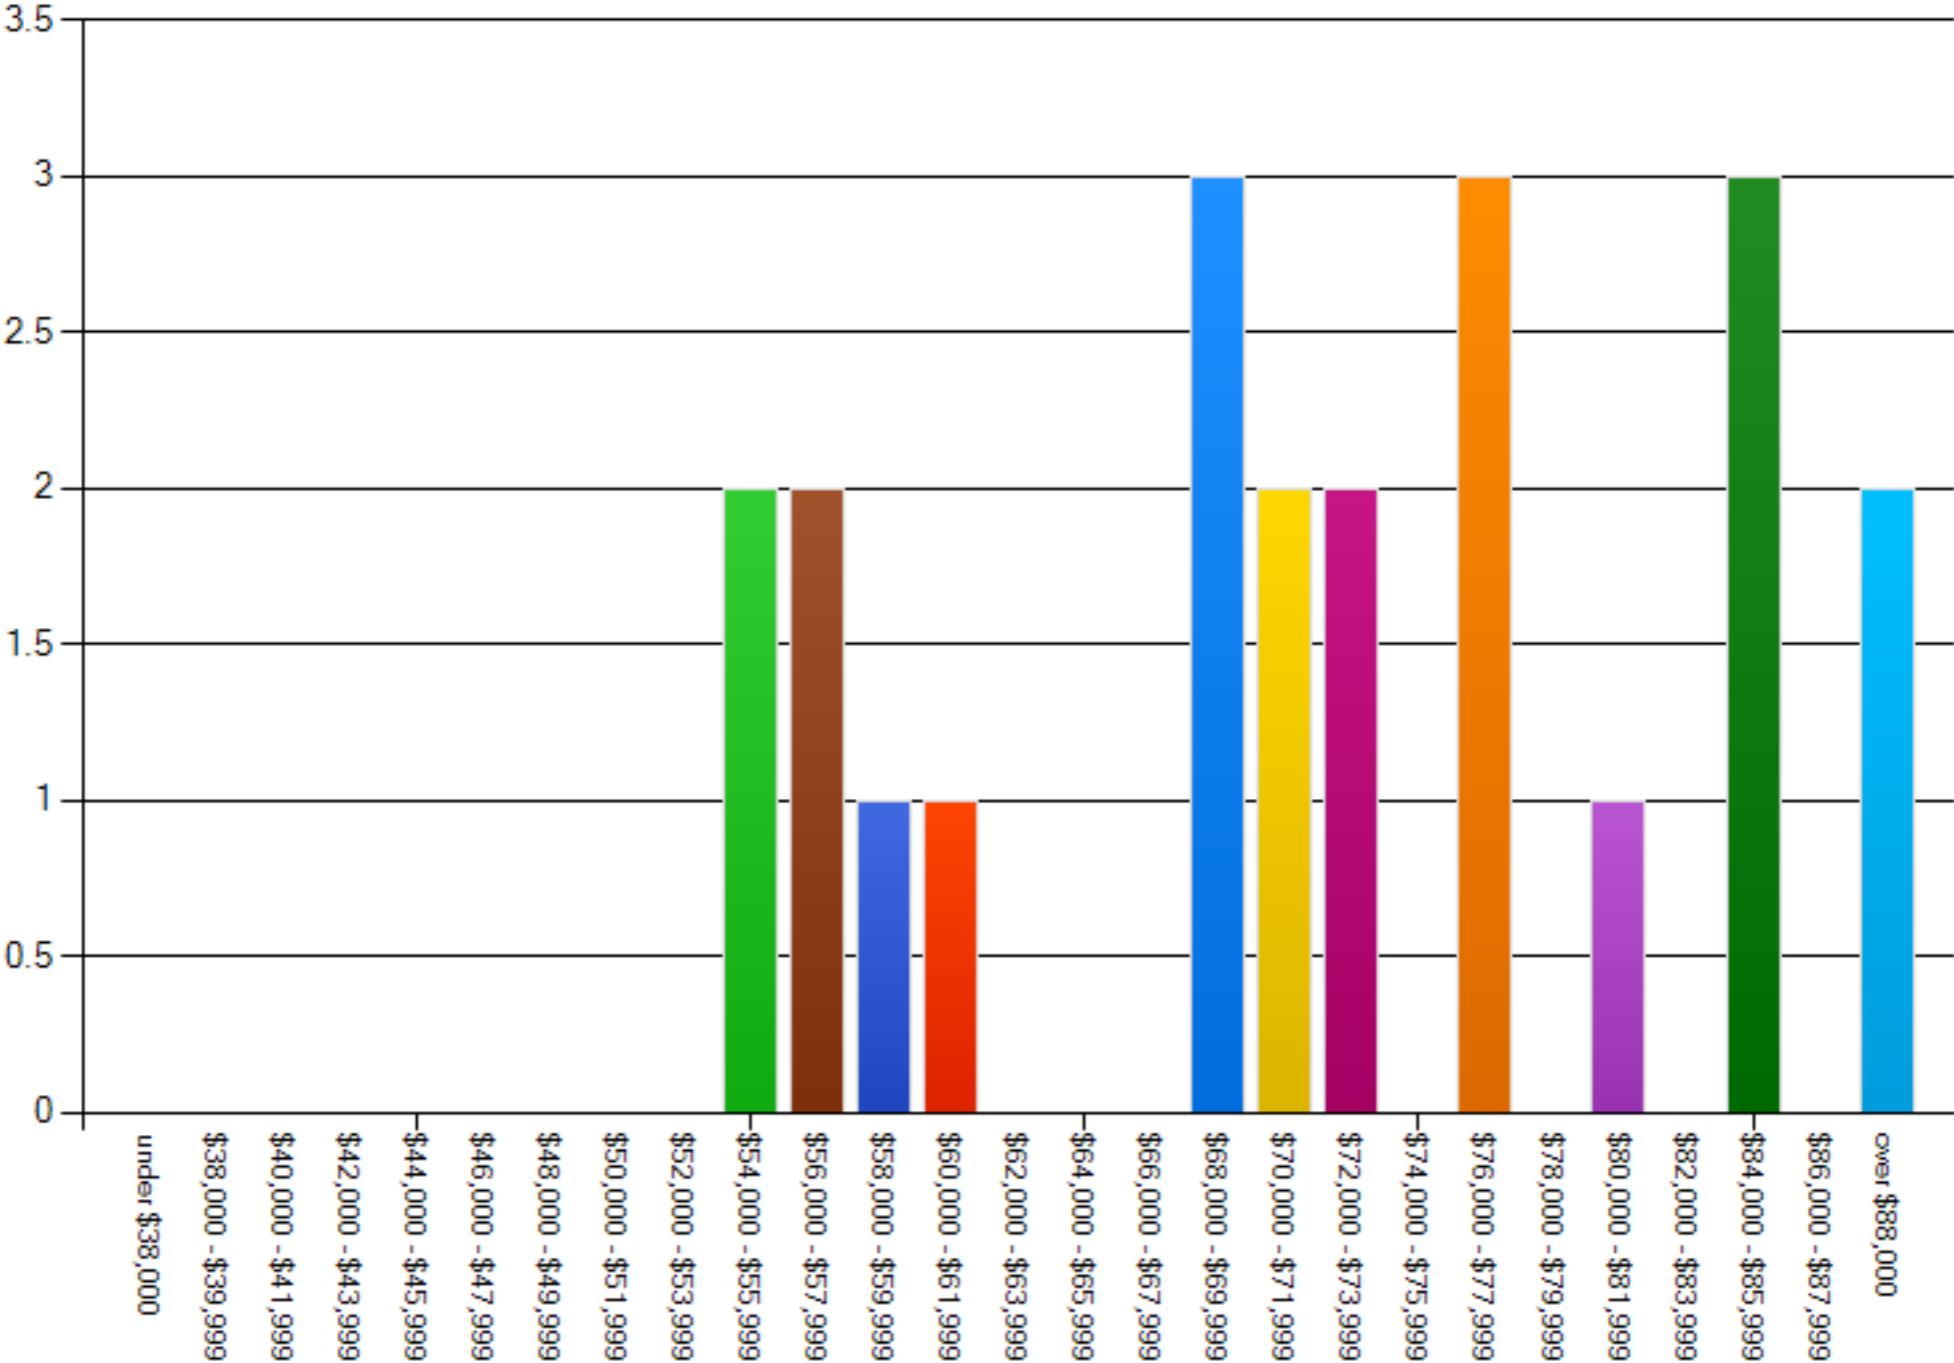

Salaries - US Region 5: AZ, CA, NV, NM, UT