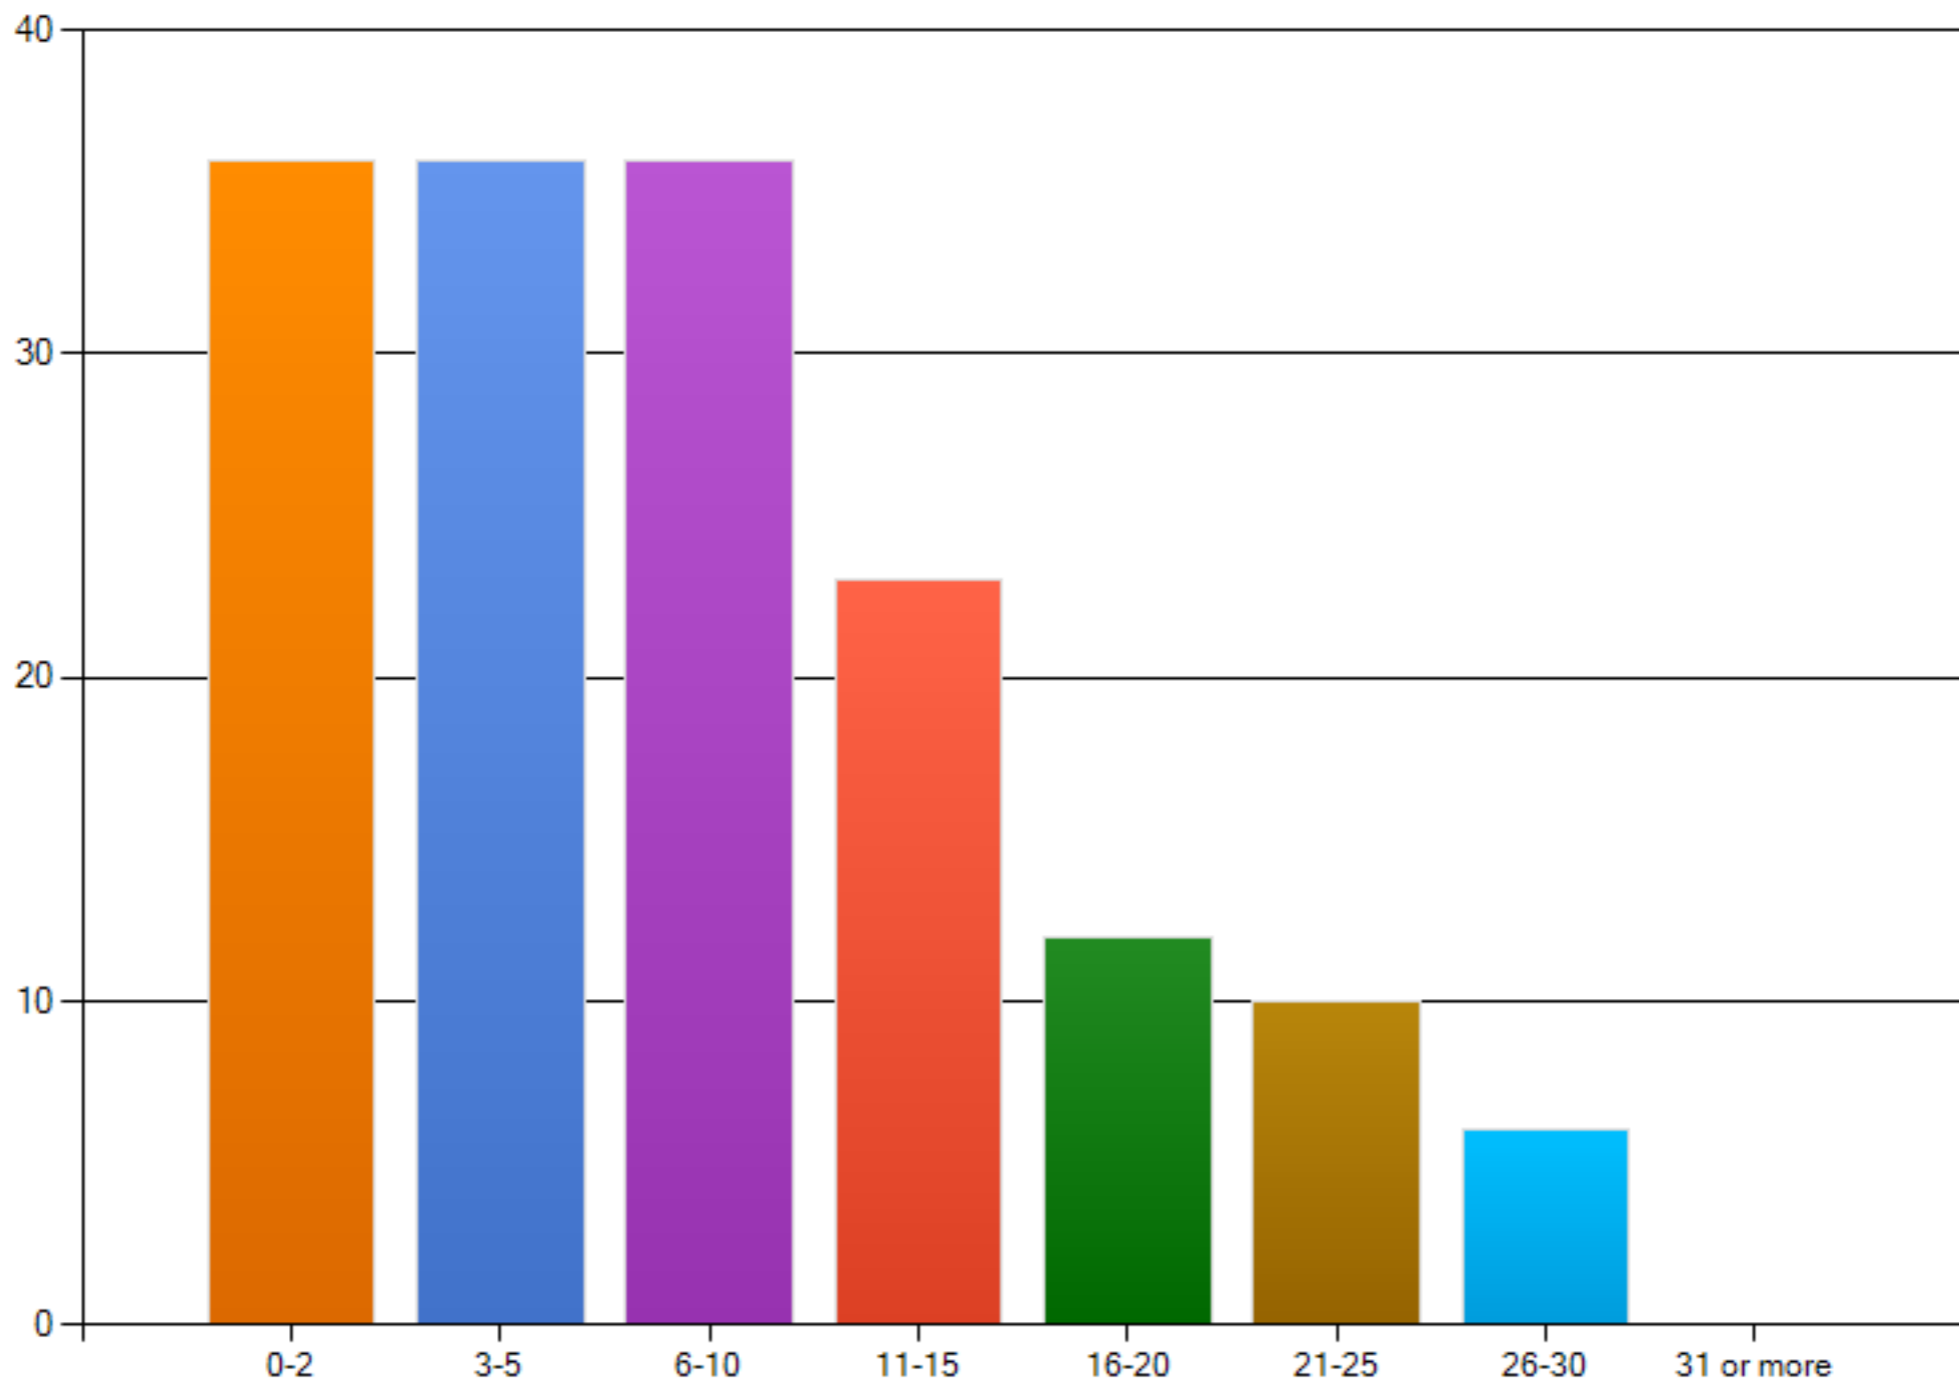

2012 SURVEY

N=159

How many years have you been employed as a transplant social worker?

How many years have you been employed as a social worker?

What is the highest educational degree you have earned?

Are you a Certified Clinical Transplant Social Worker (CCTSW)?