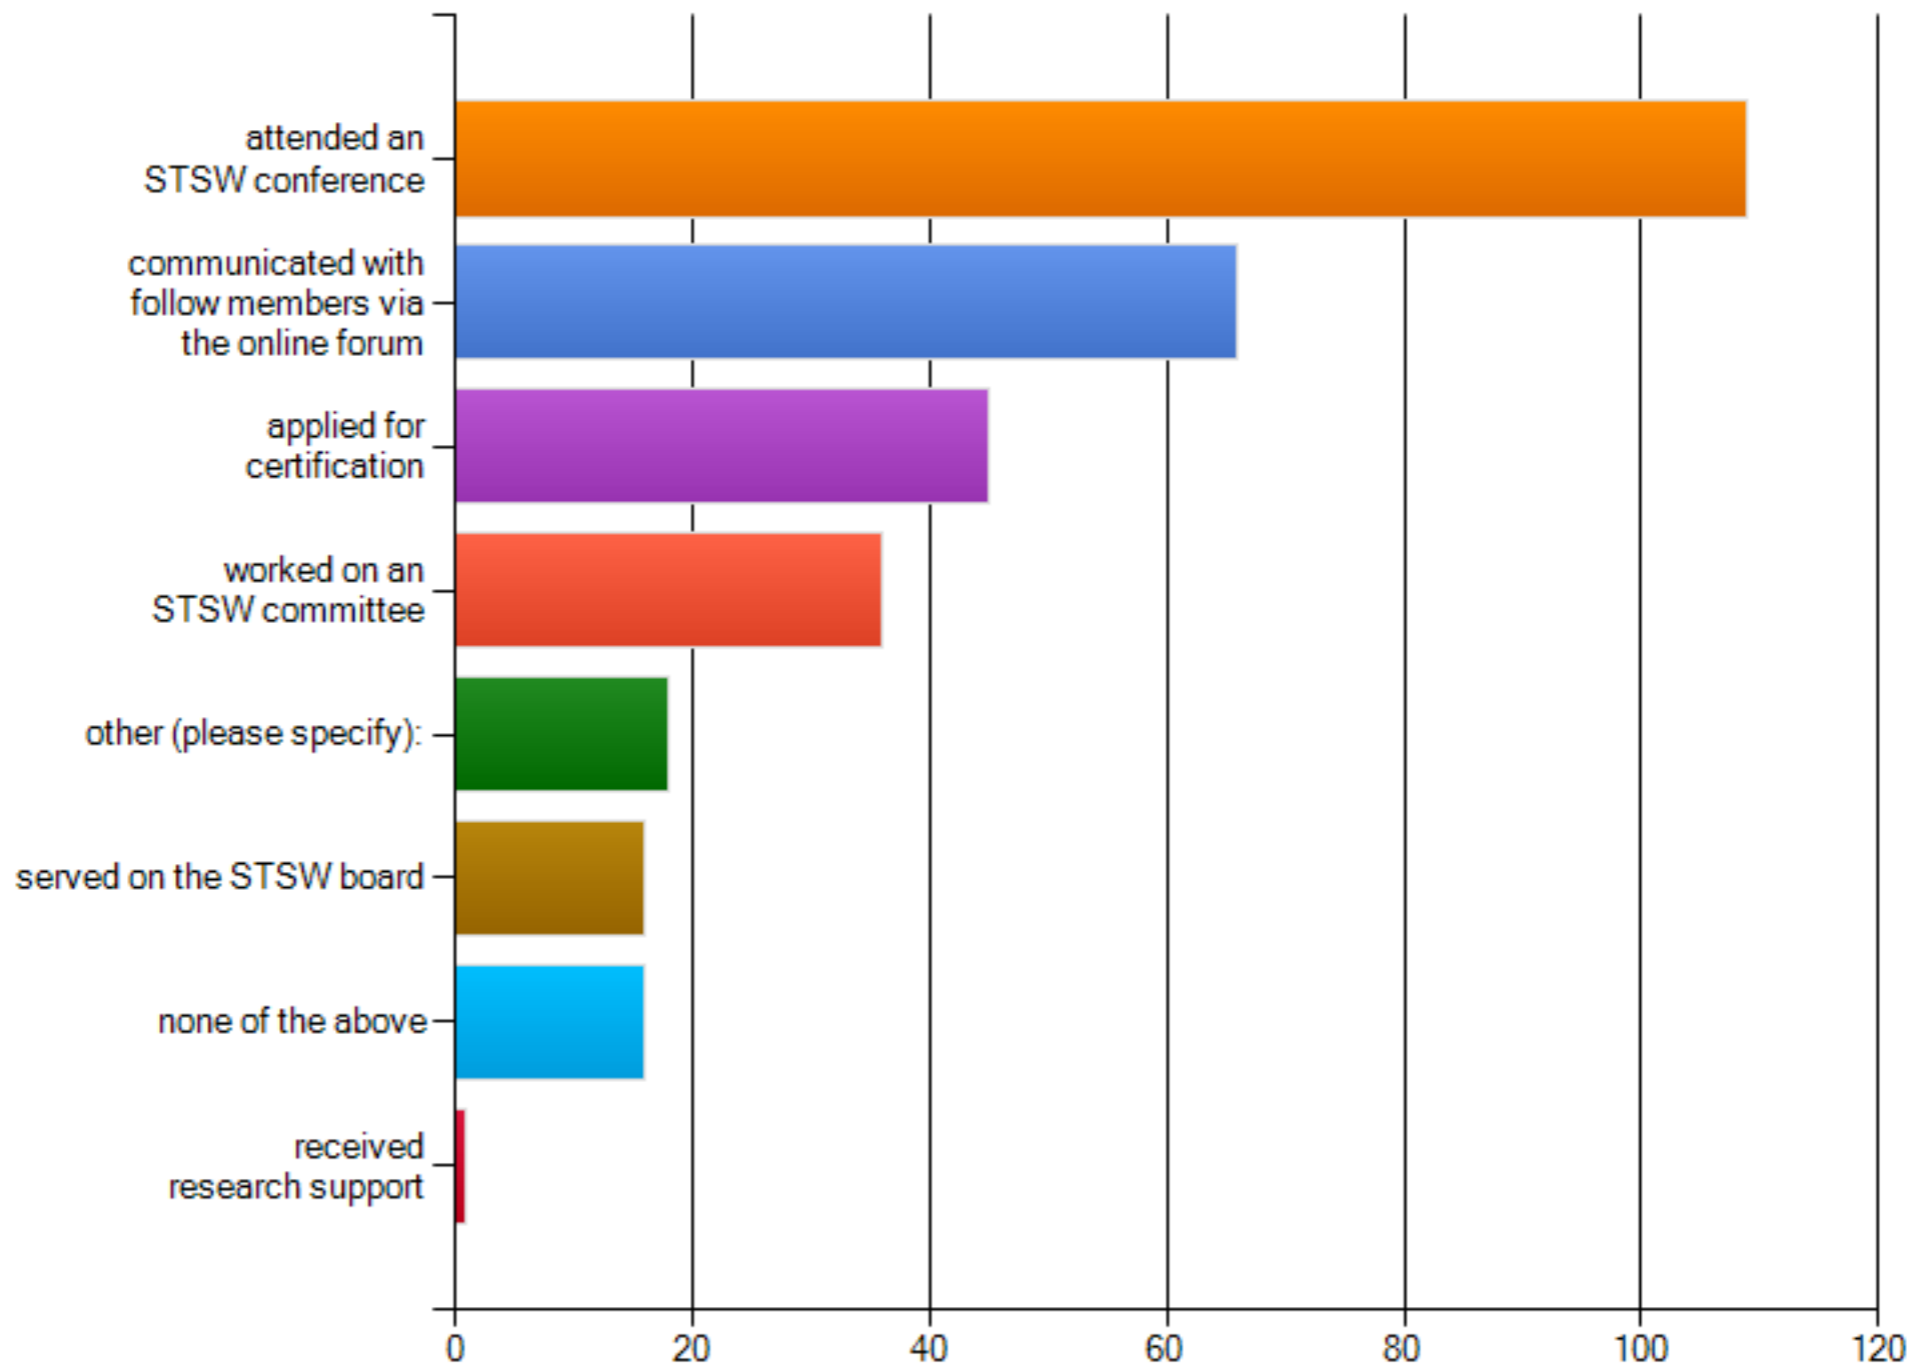

2012 SURVEY

N=159

How many years have you been employed as a transplant social worker?

How many years have you been employed as a social worker?

What is the highest educational degree you have earned?

Are you a Certified Clinical Transplant Social Worker (CCTSW)?

How long have you been a member of STSW?

How have you been involved with the Society?

The three most valuable benefits of my membership in STSW are:

How much time are you allotted for your initial psychosocial evaluation?

Salary by years employed as a social worker, 6-10 years

Salary by years employed as a social worker, 11-15 years

Salary by years employed as a social worker, 16-20 years

Salary by years employed as a social worker, 20-25 years