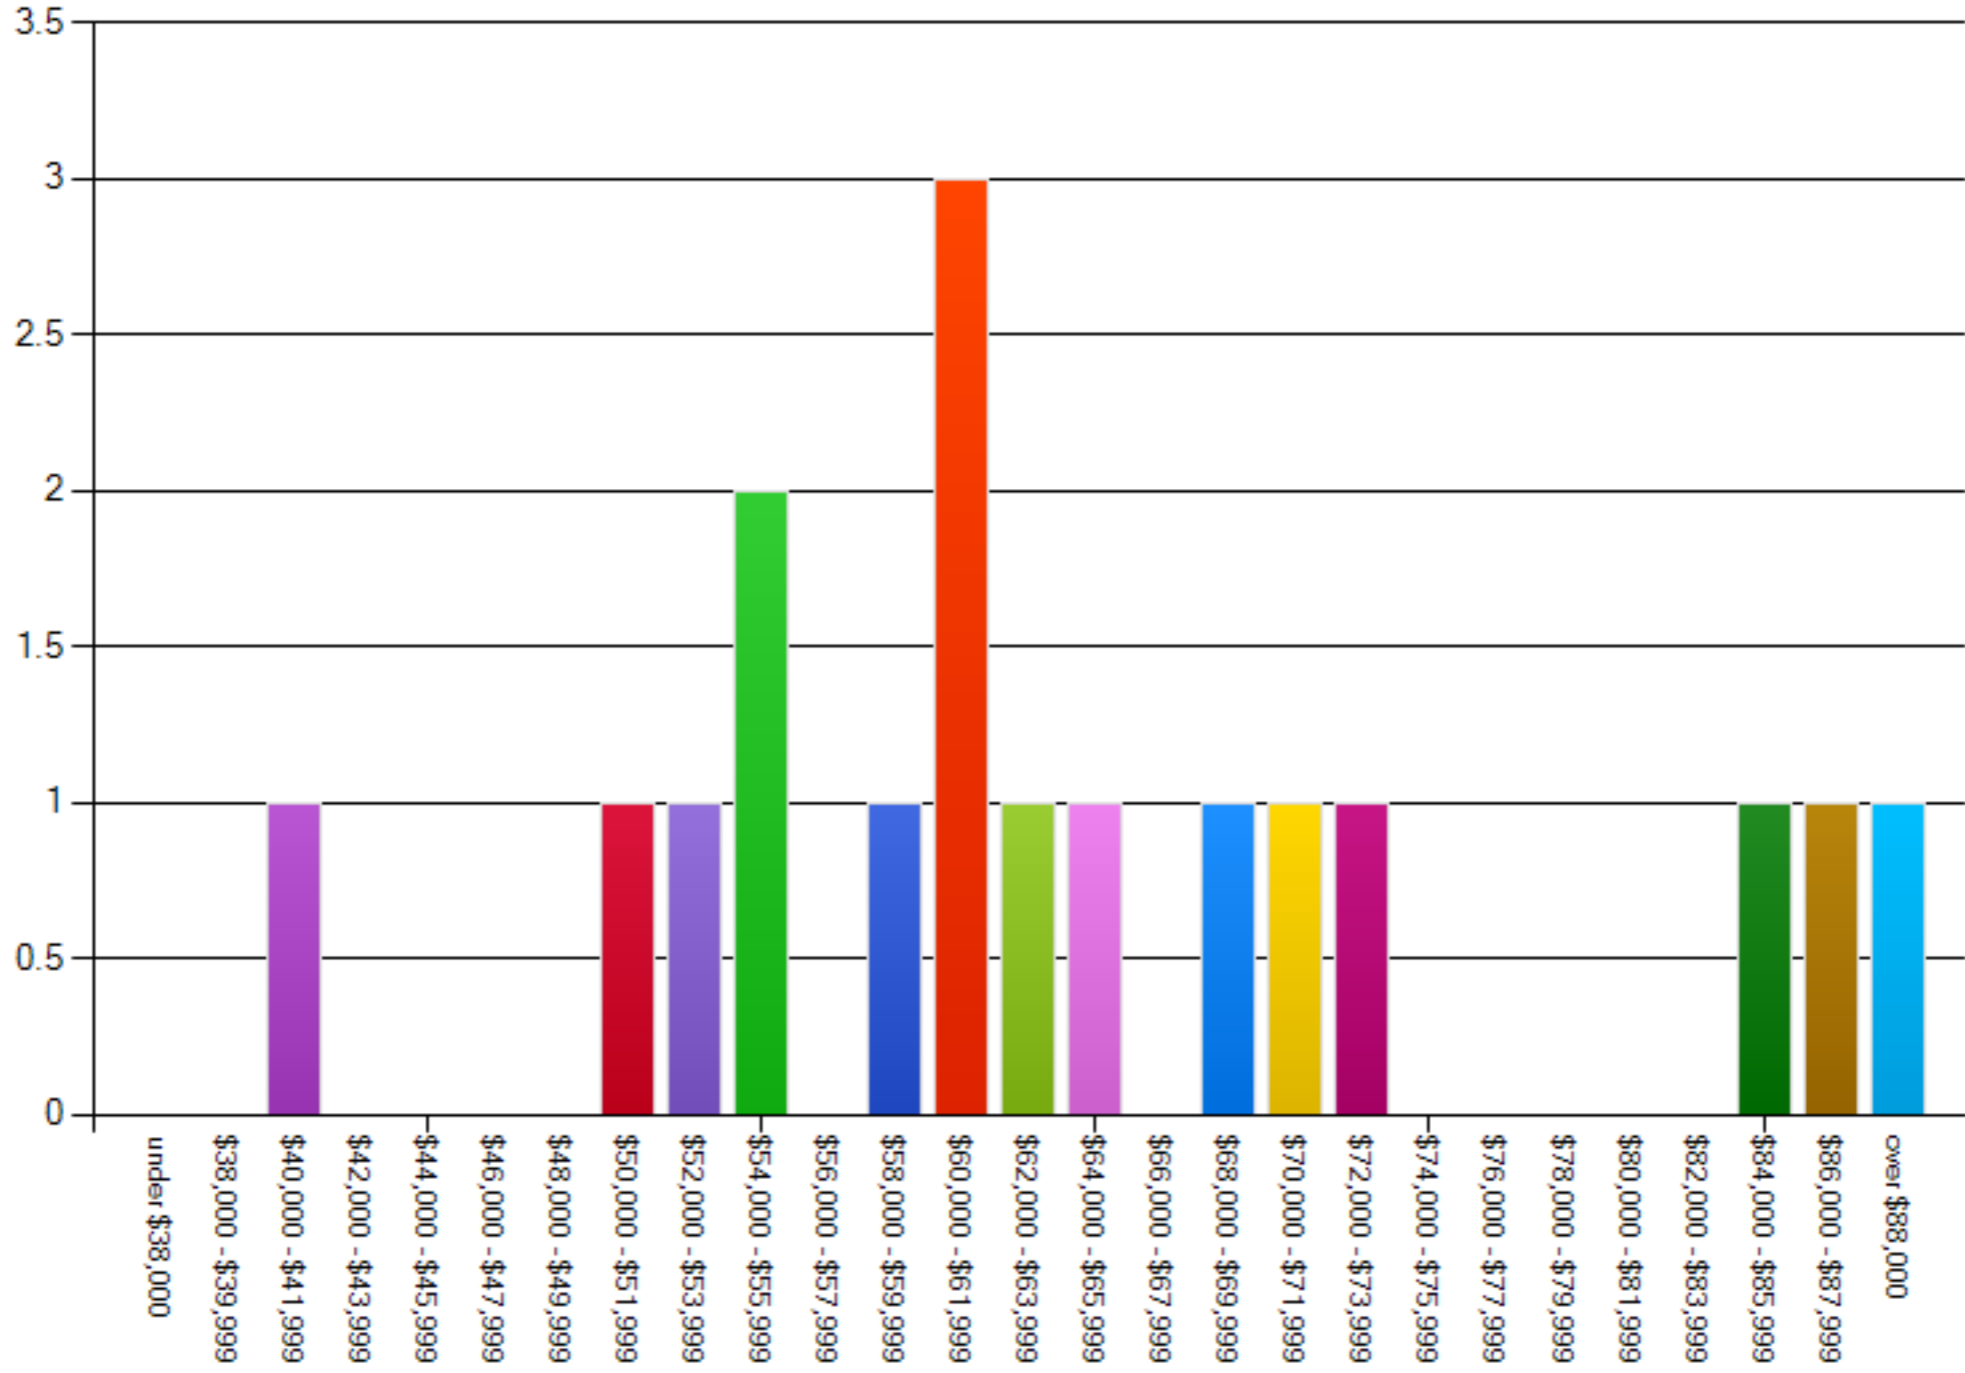

What department(s) pay your salary?

What is your annual, full-time salary, in US or Canadian dollars?

Salary by years employed as a social worker, 0-2 years

Salary by years employed as a social worker, 3-5 years

Salary by years employed as a social worker, 6-10 years

Salary by years employed as a social worker, 11-15 years

Salary by years employed as a social worker, 16-20 years

Salary by years employed as a social worker, 20-25 years