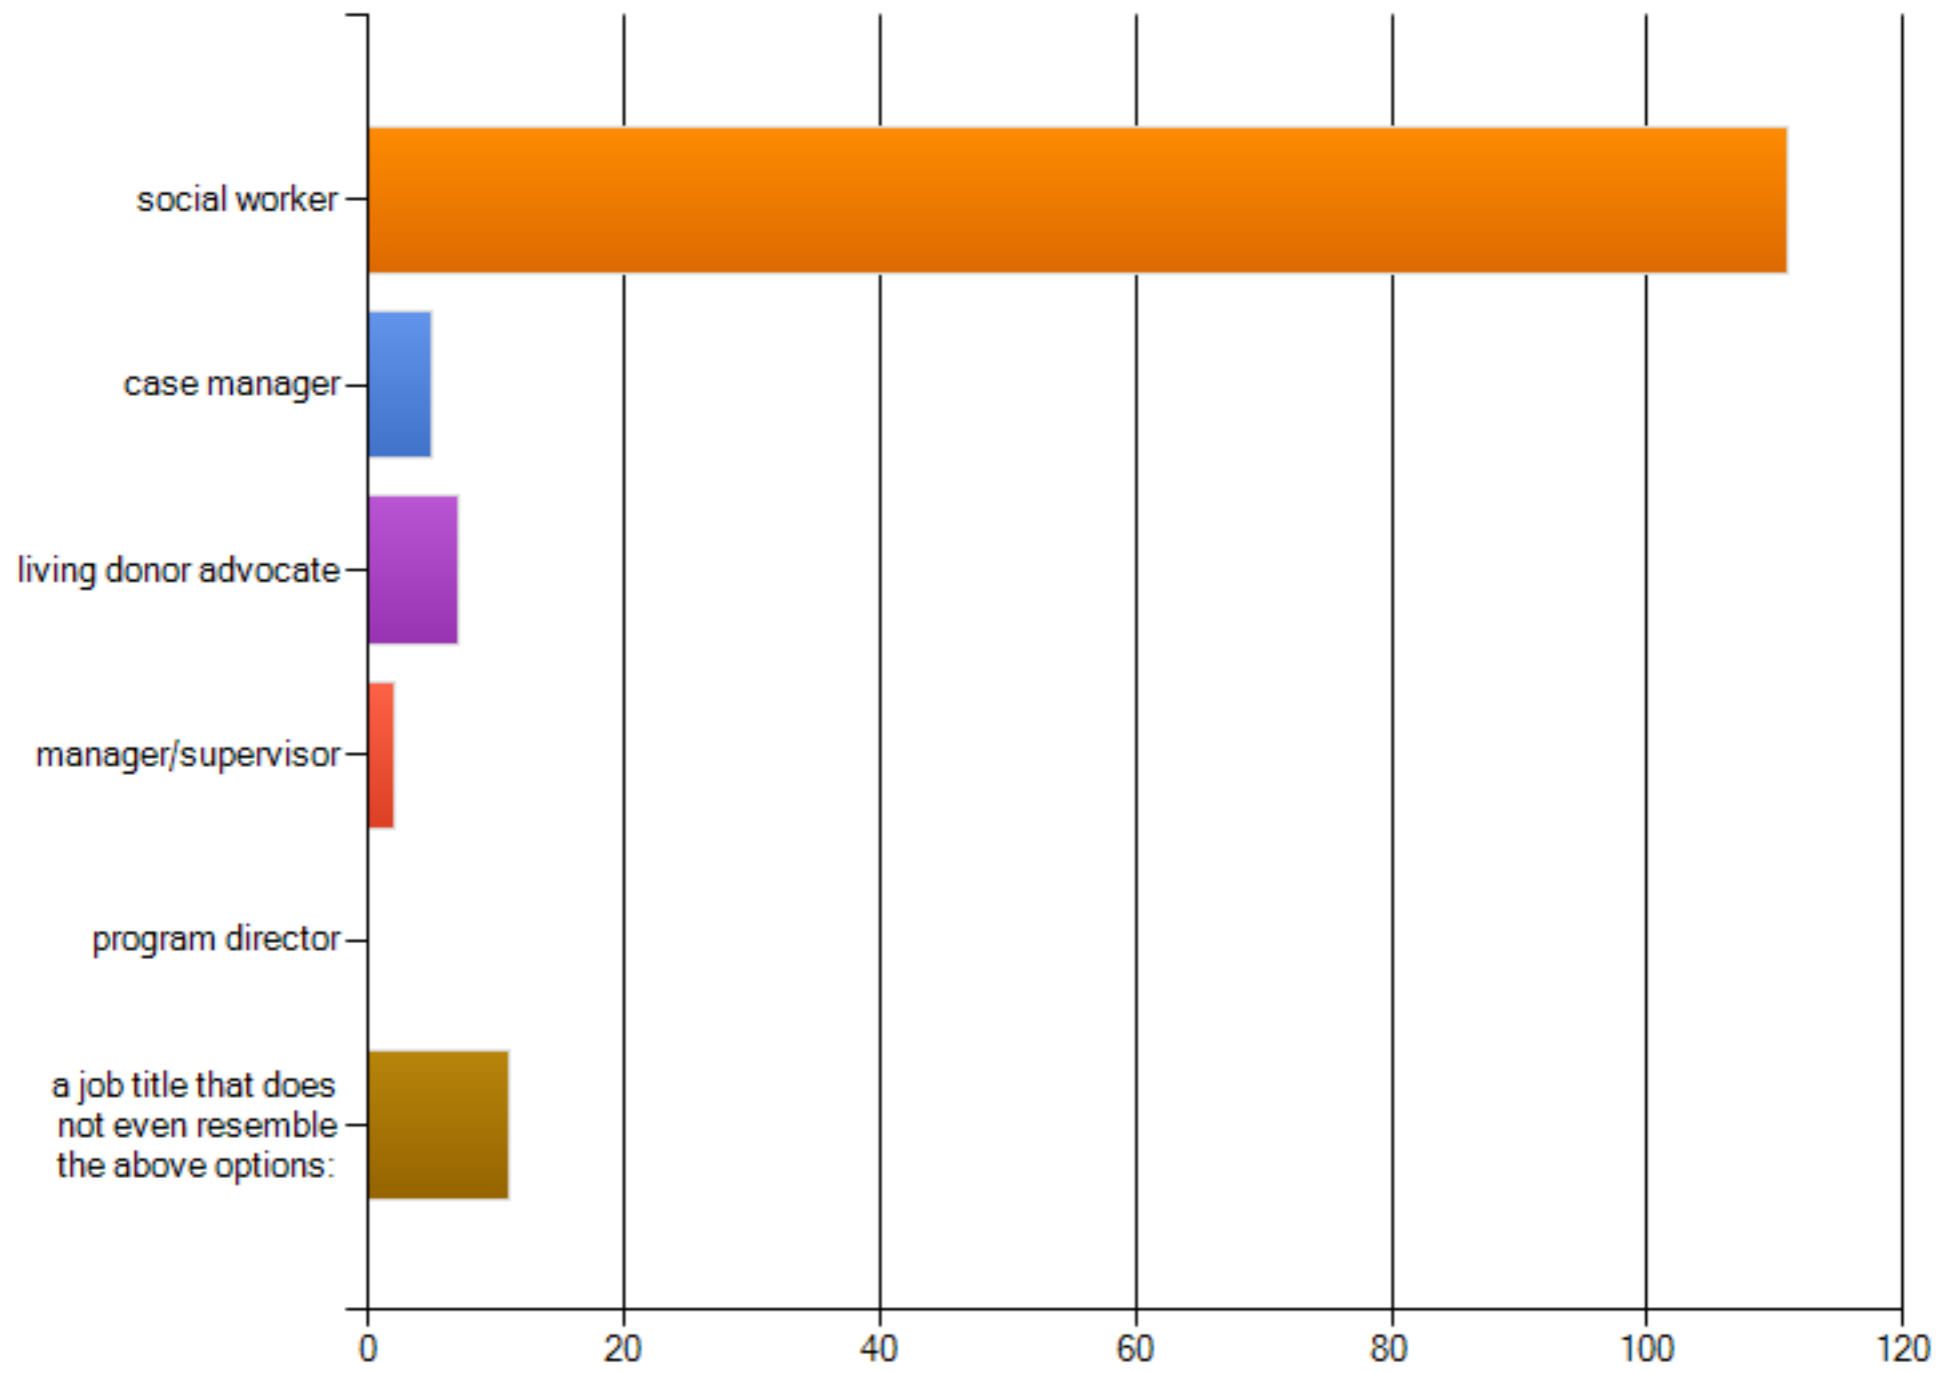

How long have you been a member of STSW?

How have you been involved with the Society?

The three most valuable benefits of my membership in STSW are:

How much time are you allotted for your initial psychosocial evaluation?

On average, how much time do you feel you need for your initial psychosocial evaluation?

What is your current caseload?

How would you describe your current case load on the following continuum?

Which answer below is closest to your job title?

What department(s) pay your salary?

What is your annual, full-time salary, in US or Canadian dollars?

Salary by years employed as a social worker, 0-2 years

Salary by years employed as a social worker, 3-5 years

Salary by years employed as a social worker, 6-10 years

Salary by years employed as a social worker, 11-15 years

Salary by years employed as a social worker, 16-20 years

Salary by years employed as a social worker, 20-25 years