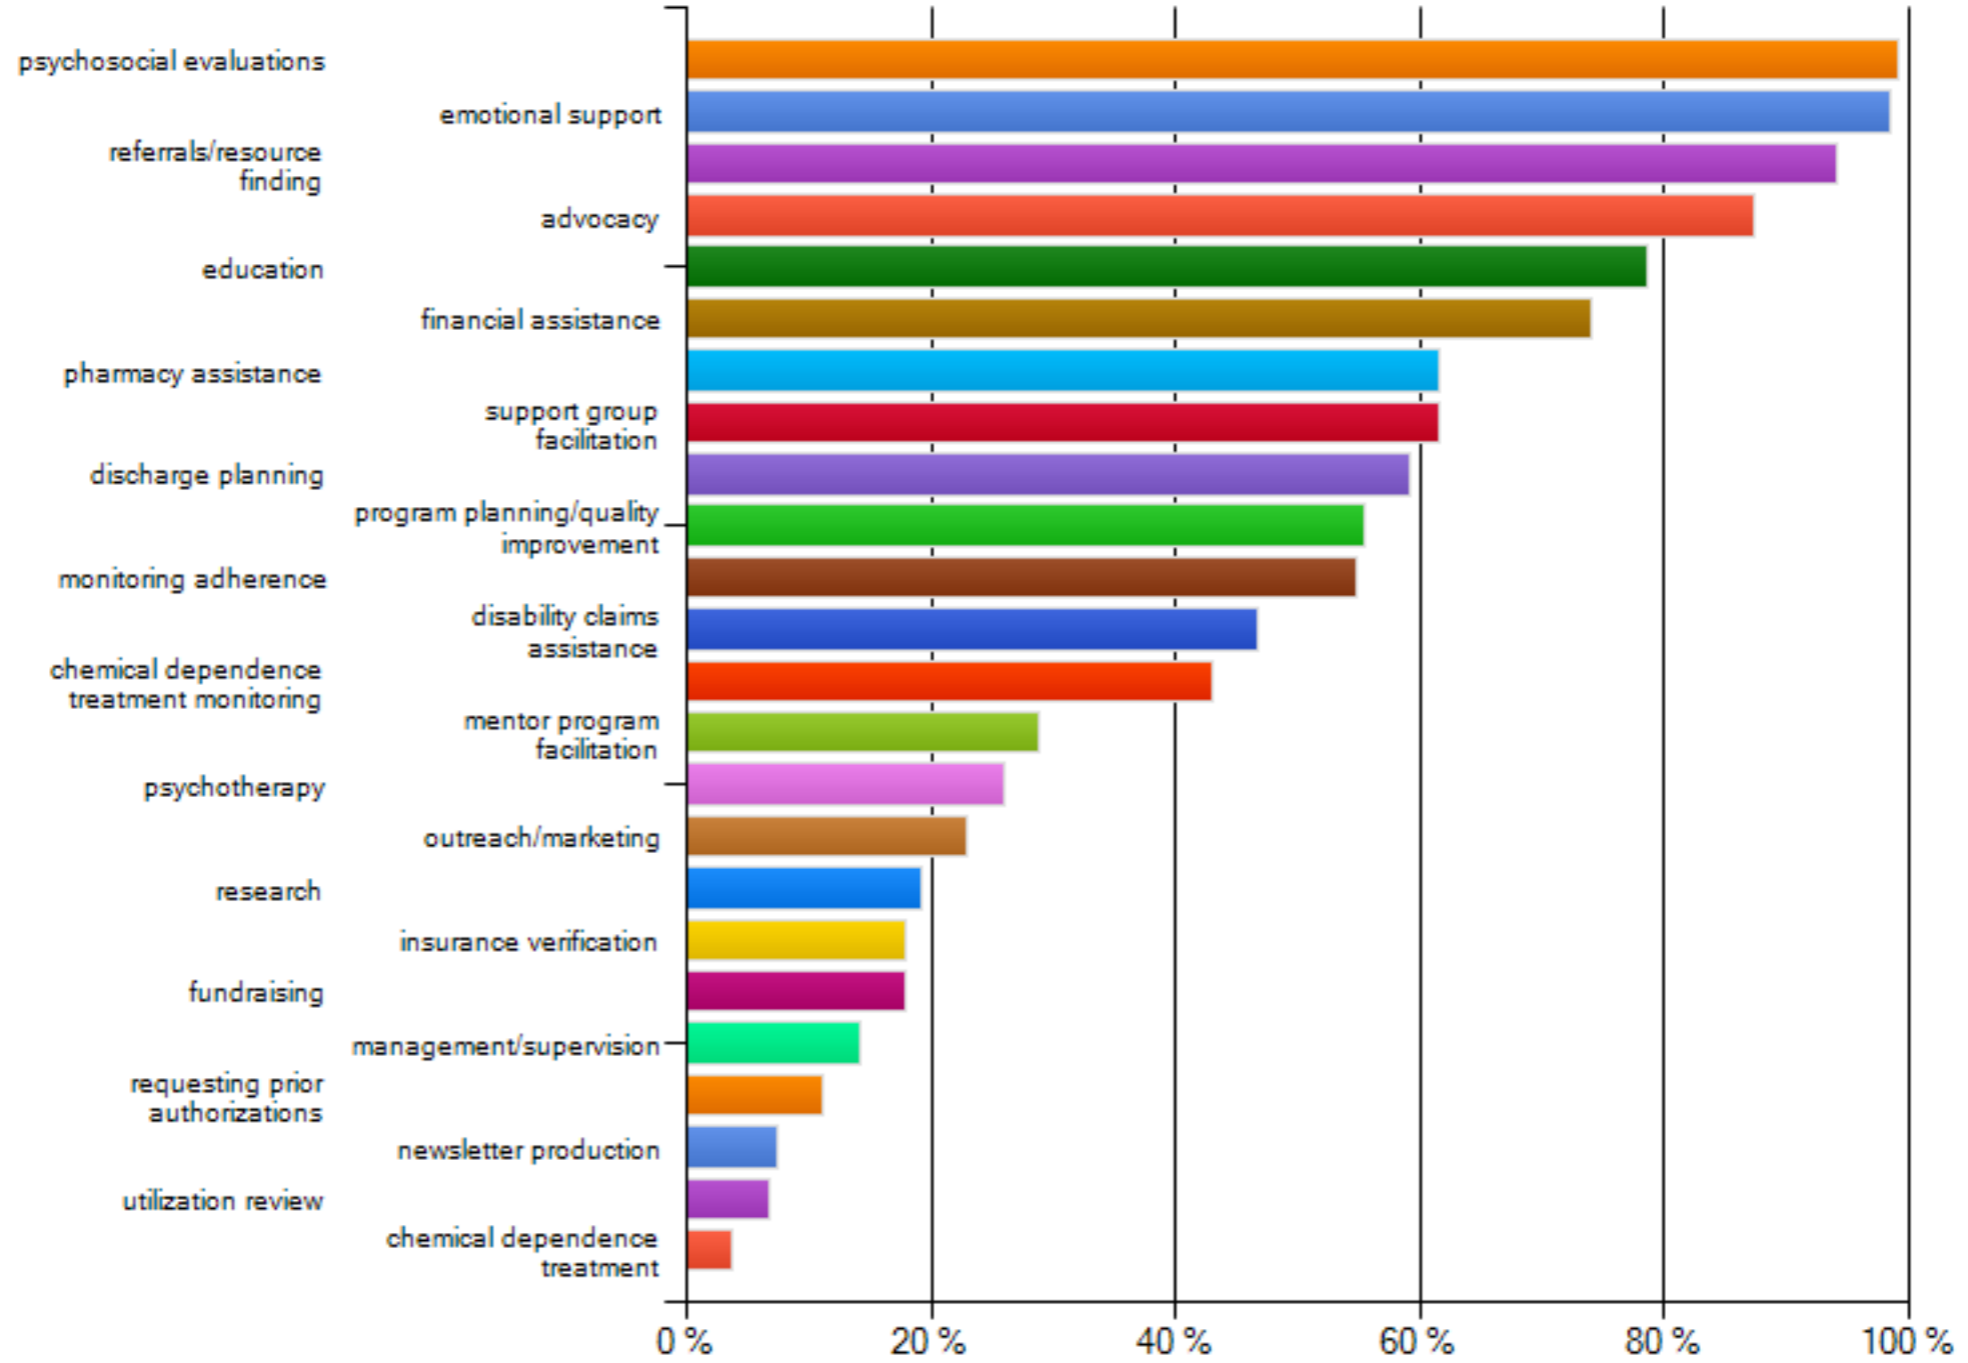

Which tasks are part of your job?