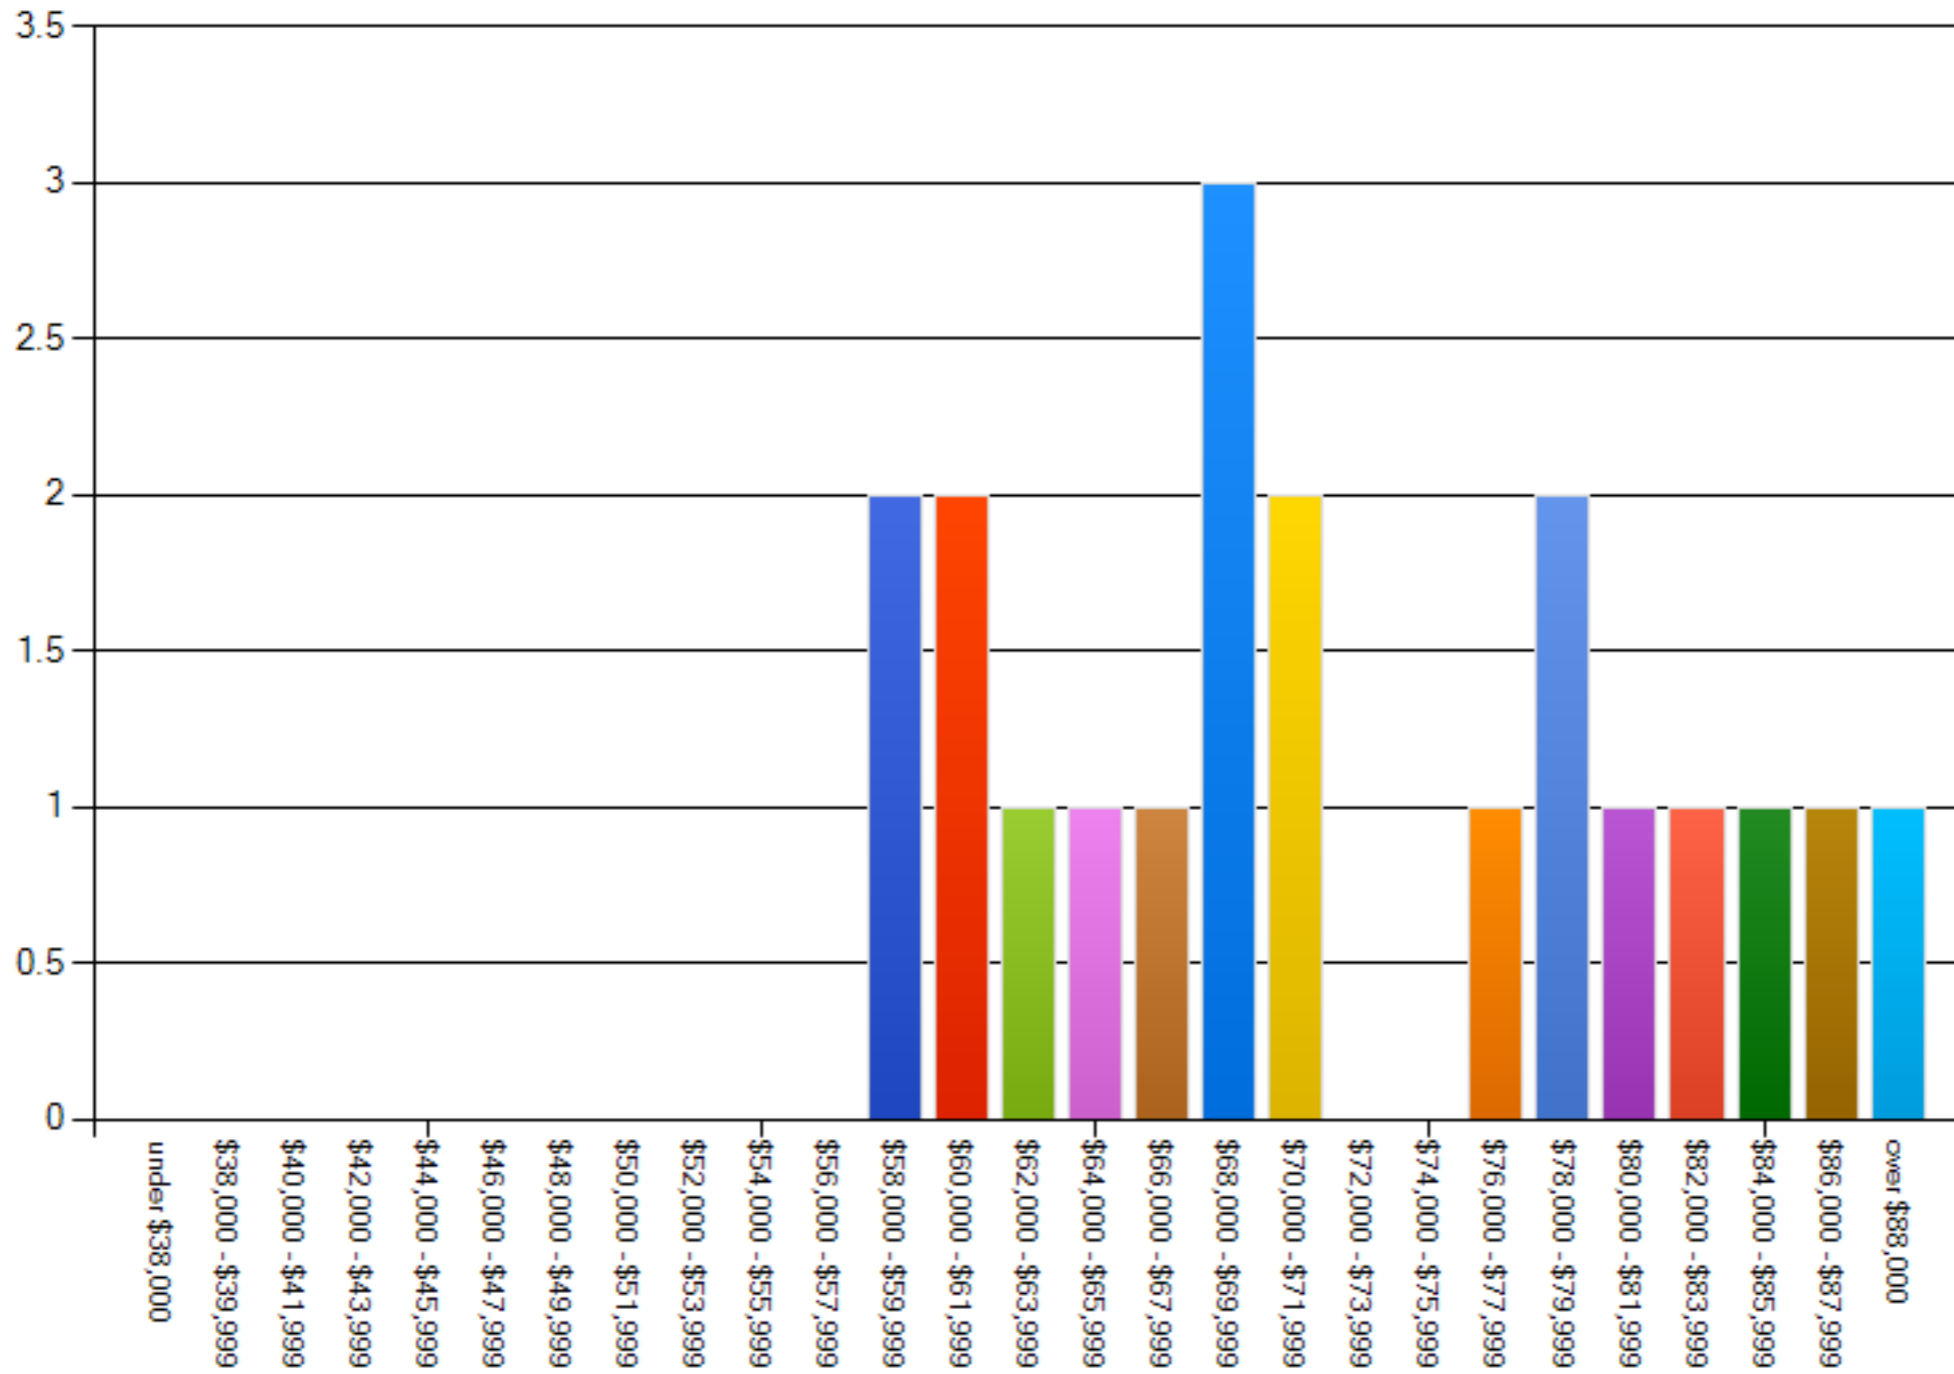

Salary by years employed as a social worker, 6-10 years

Salary by years employed as a social worker, 11-15 years

Salary by years employed as a social worker, 16-20 years

Salary by years employed as a social worker, 20-25 years

Salary by years employed as a social worker, 26-30 years

Salary by years employed as a social worker, 31 years or more

Salaries - Canada

Salaries - US Region 1: CT, ME, MA, NH, RI & VT

Salaries - US Region 2: DE, DC, MD, NJ, PA, WV