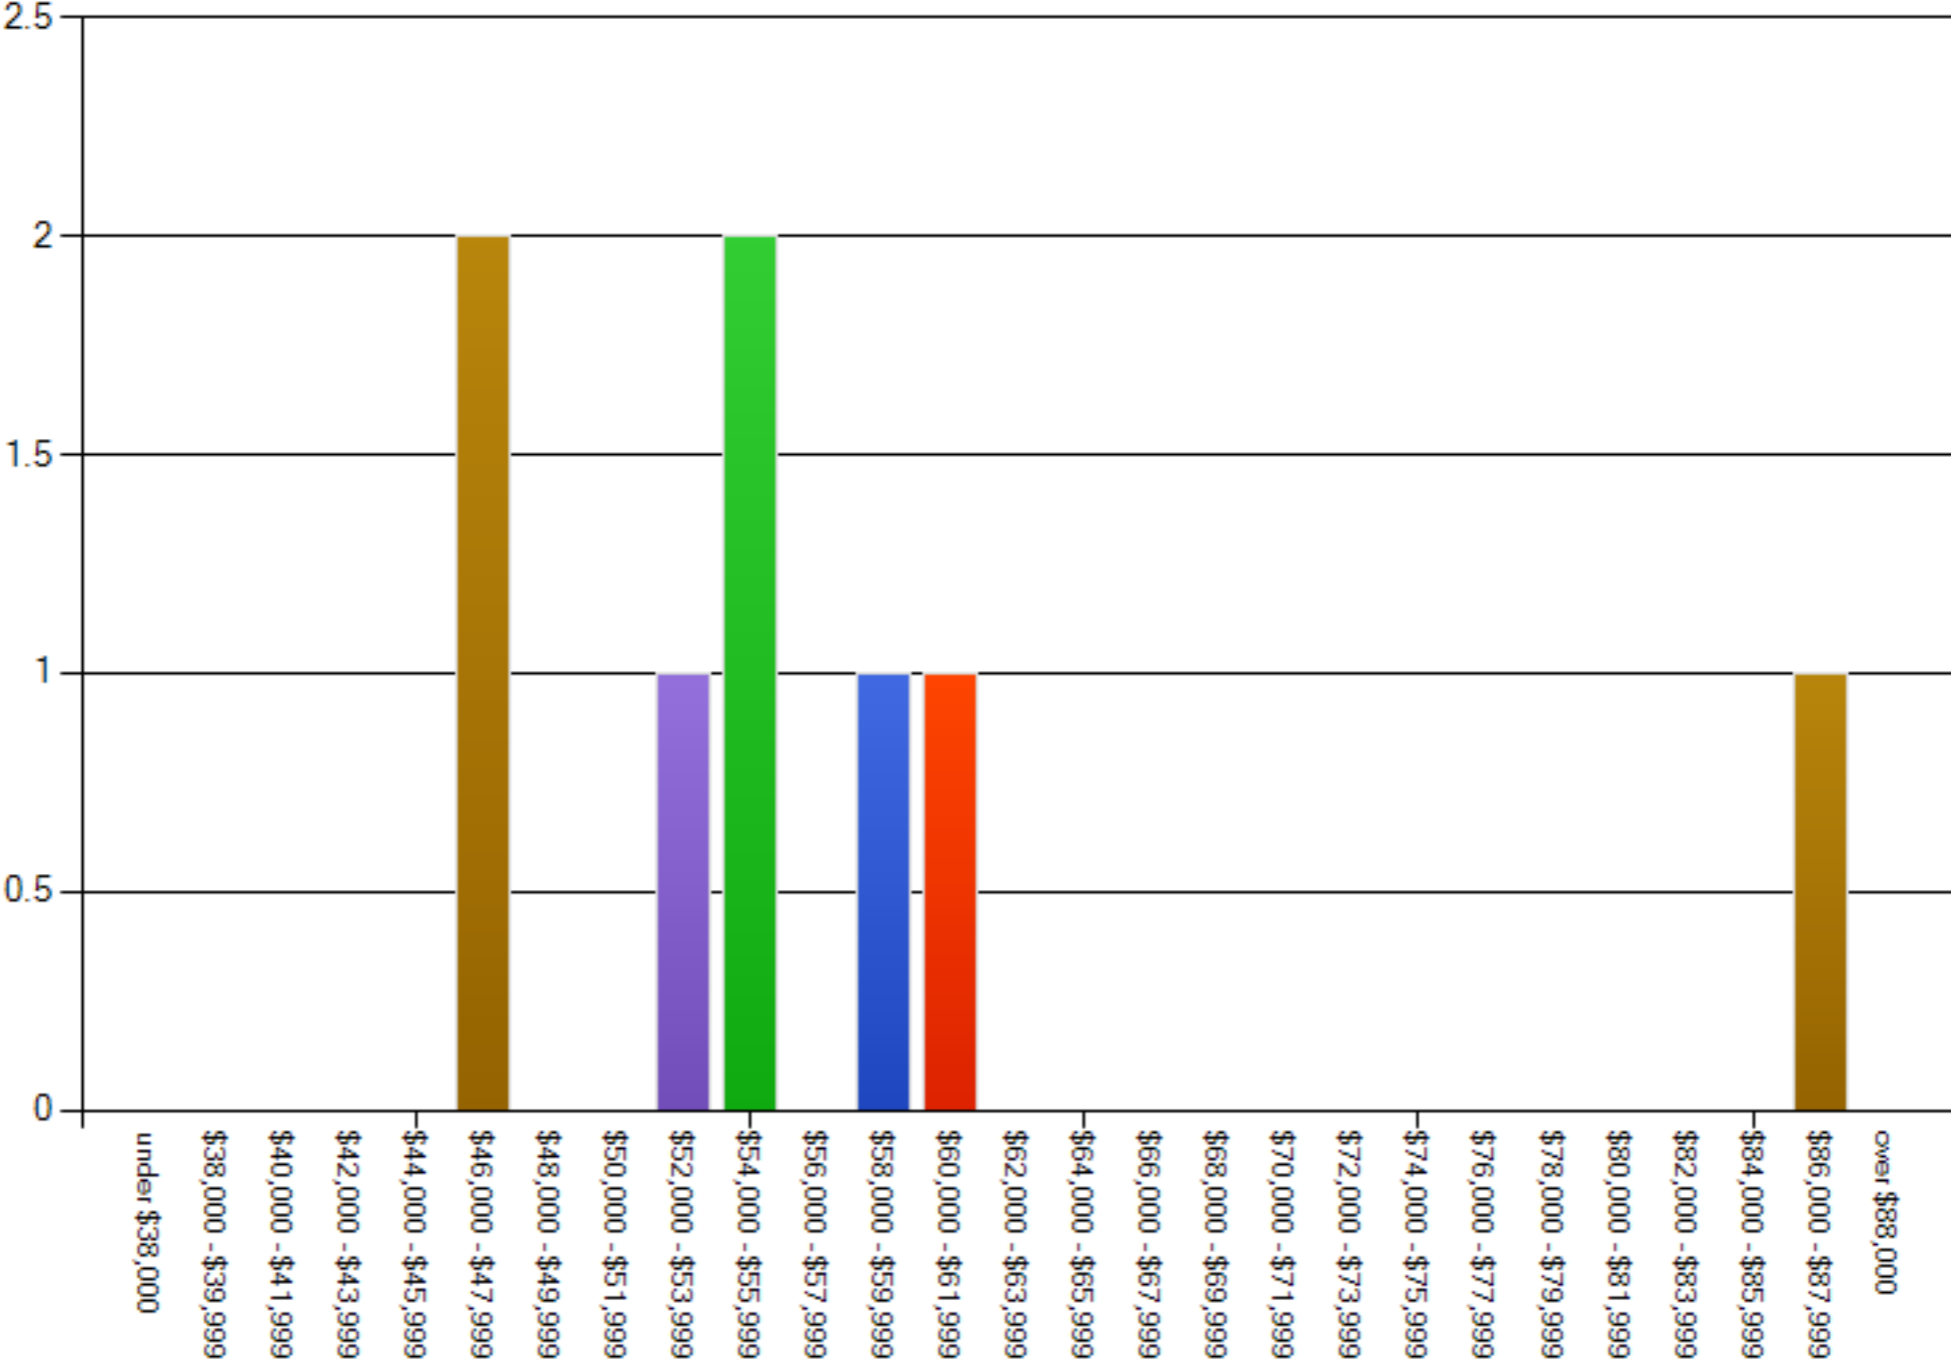

Salaries - US Region 8: CO, IA, KS, MO, NE, WY