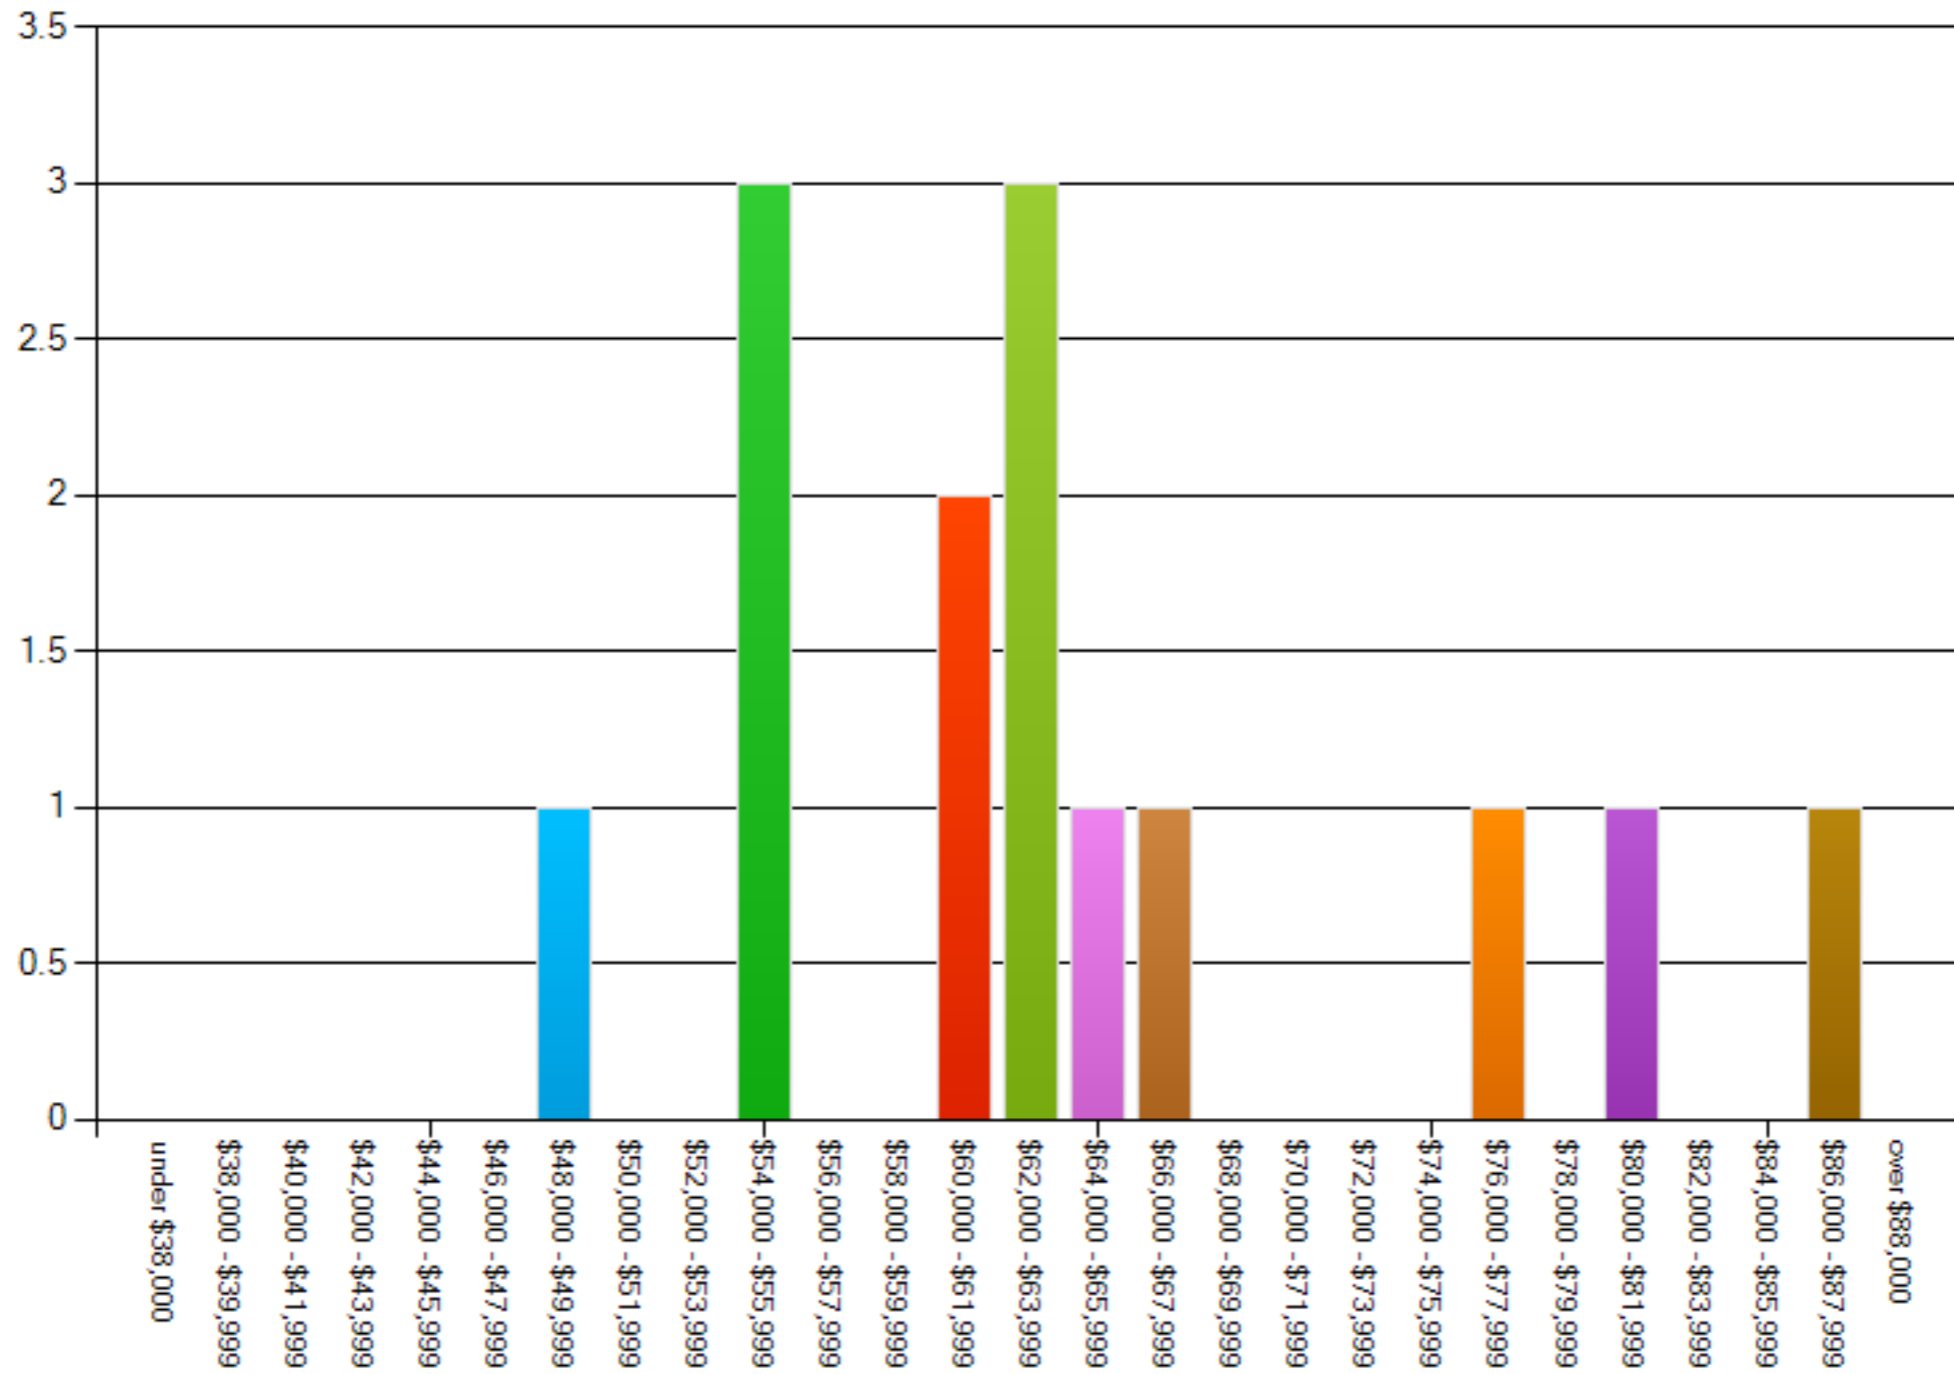

Salary by years employed as a social worker, 6-10 years

Salary by years employed as a social worker, 11-15 years

Salary by years employed as a social worker, 16-20 years

Salary by years employed as a social worker, 20-25 years

Salary by years employed as a social worker, 26-30 years

Salary by years employed as a social worker, 31 years or more

Salaries - Canada

Salaries - US Region 1: CT, ME, MA, NH, RI & VT

Salaries - US Region 2: DE, DC, MD, NJ, PA, WV