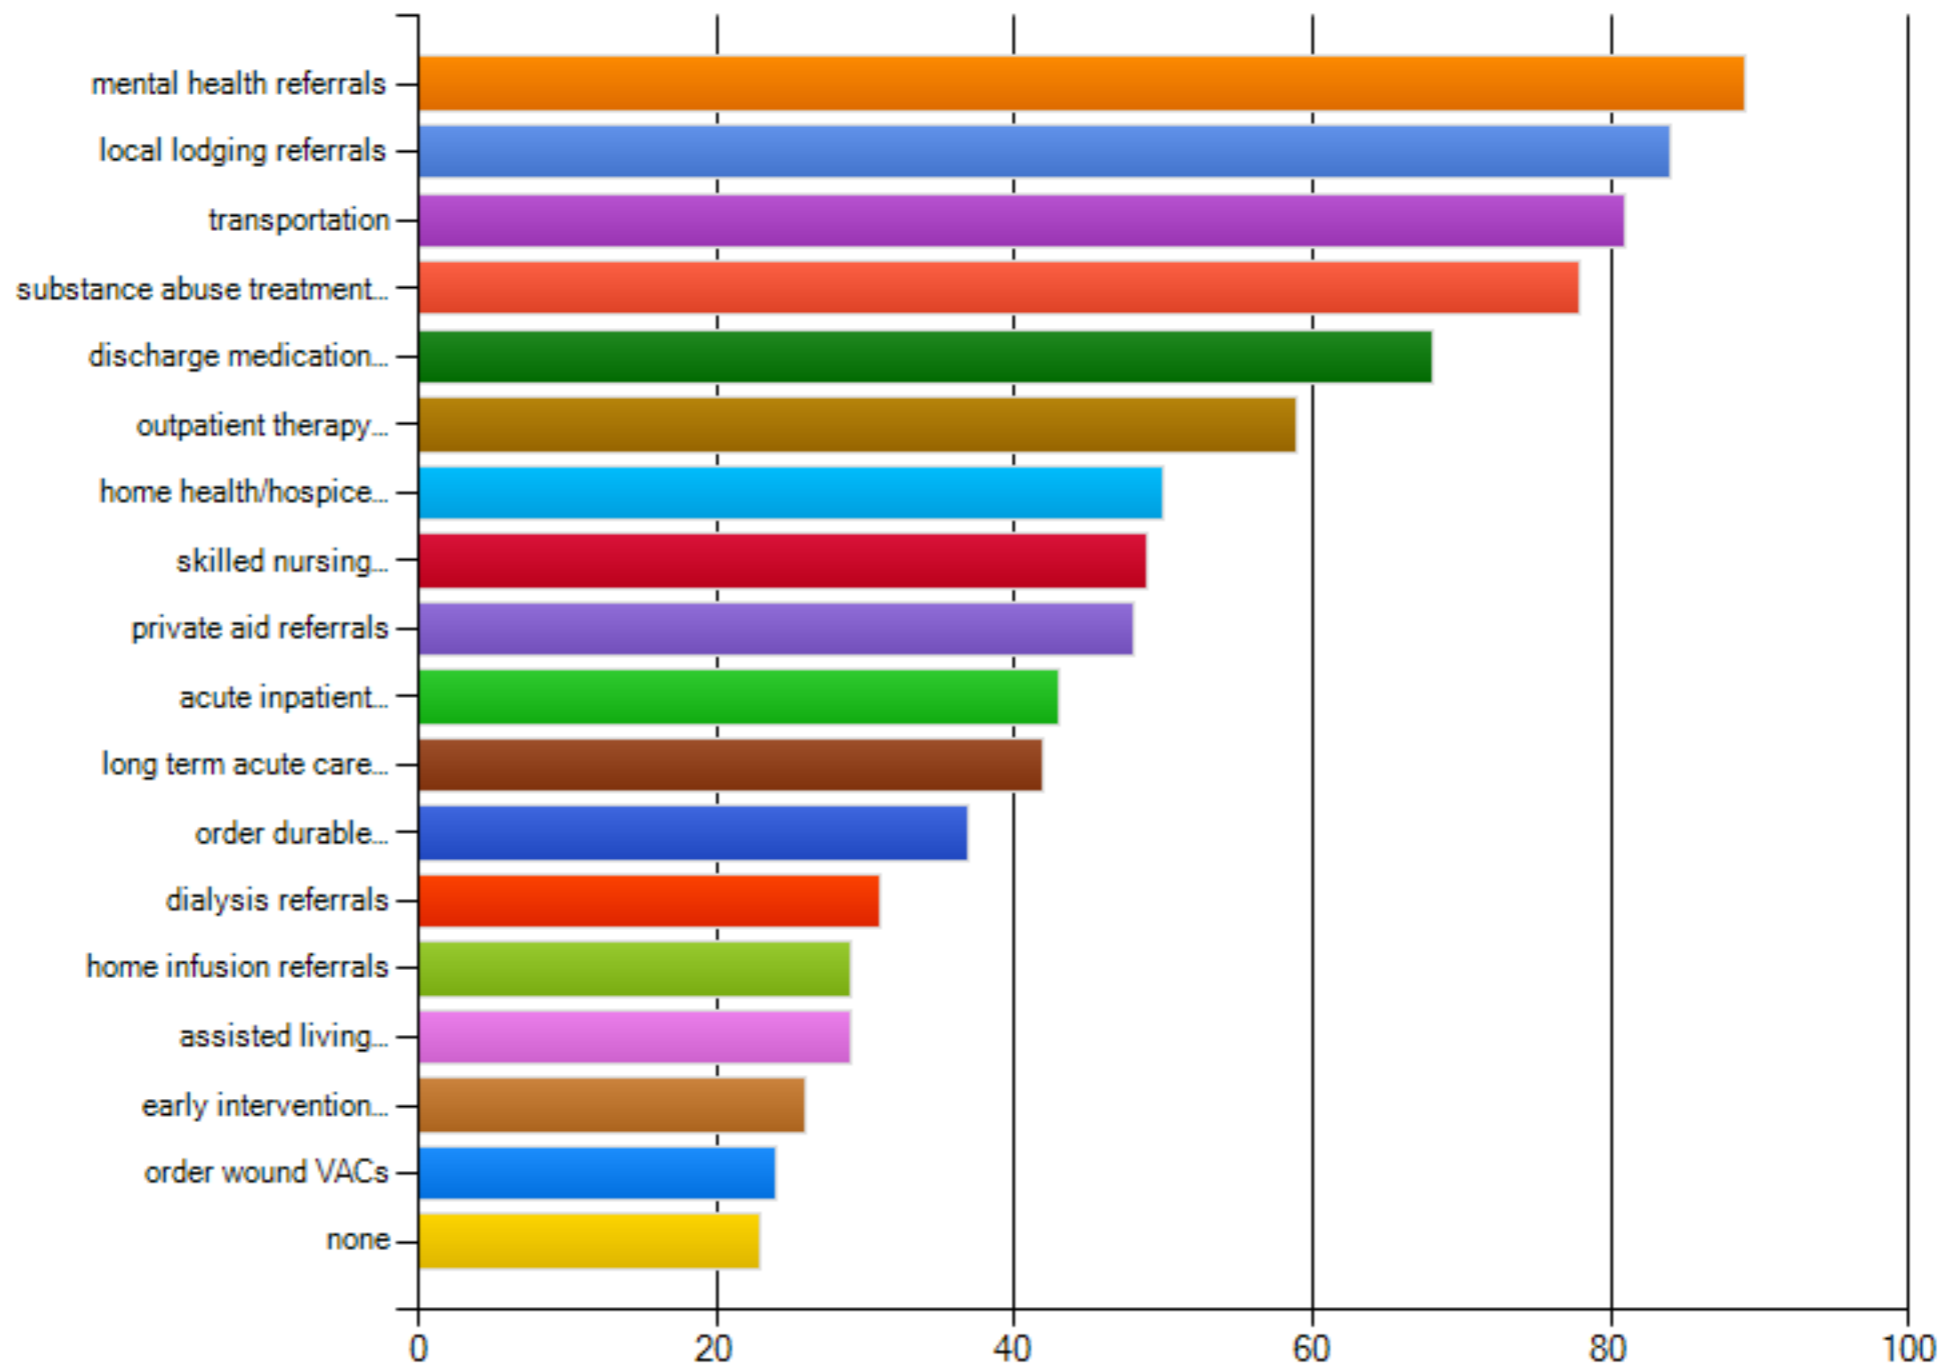

What discharge planning tasks do you do?