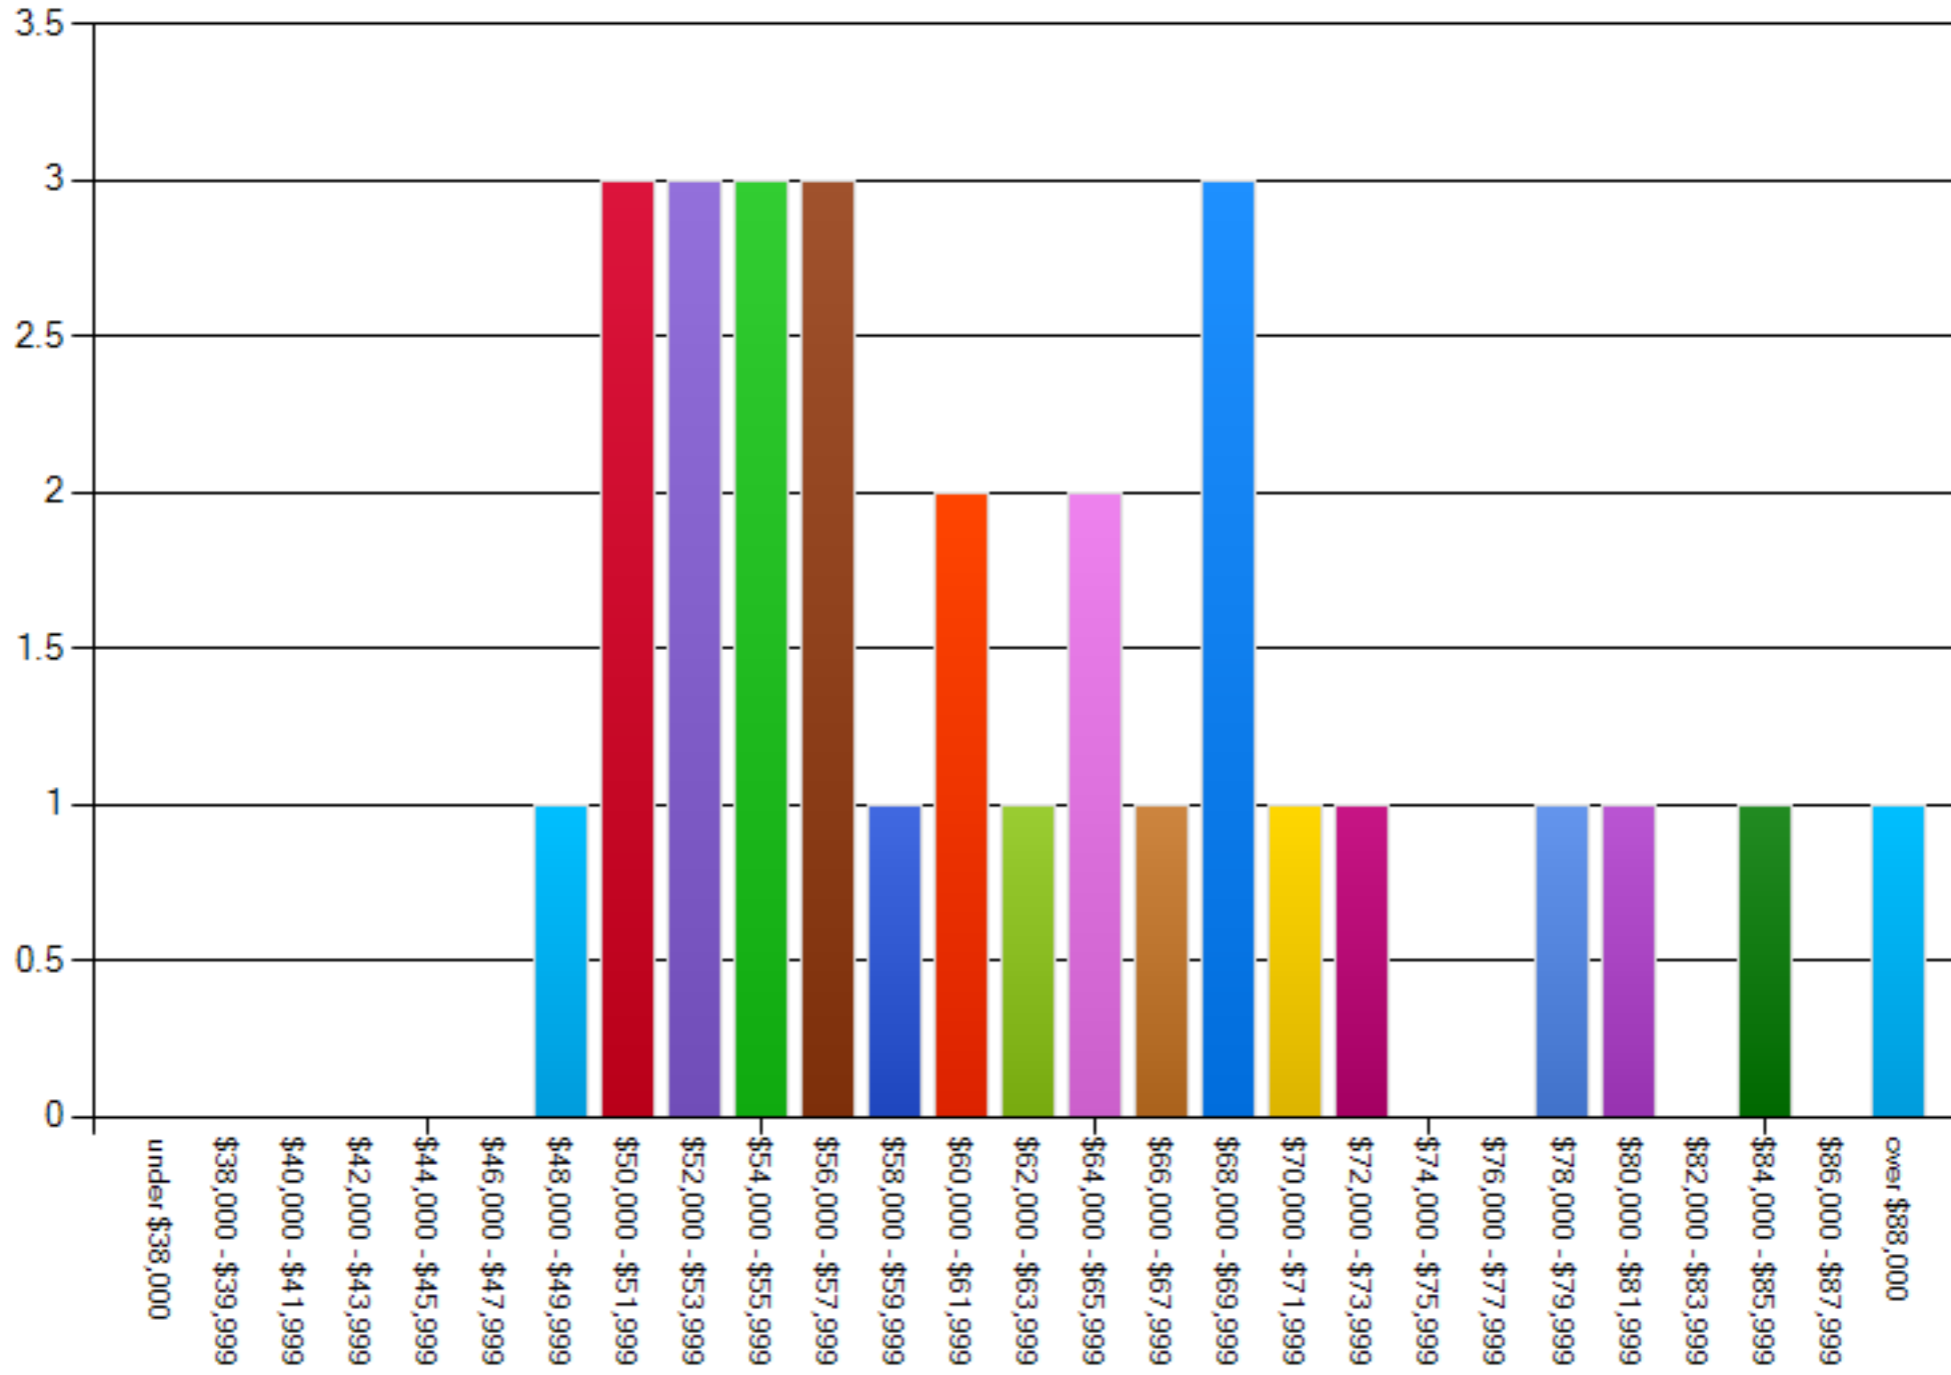

What department(s) pay your salary?

What is your annual, full-time salary, in US or Canadian dollars?

Salary by years employed as a social worker, 0-2 years

Salary by years employed as a social worker, 3-5 years

Salary by years employed as a social worker, 6-10 years

Salary by years employed as a social worker, 11-15 years

Salary by years employed as a social worker, 16-20 years

Salary by years employed as a social worker, 20-25 years