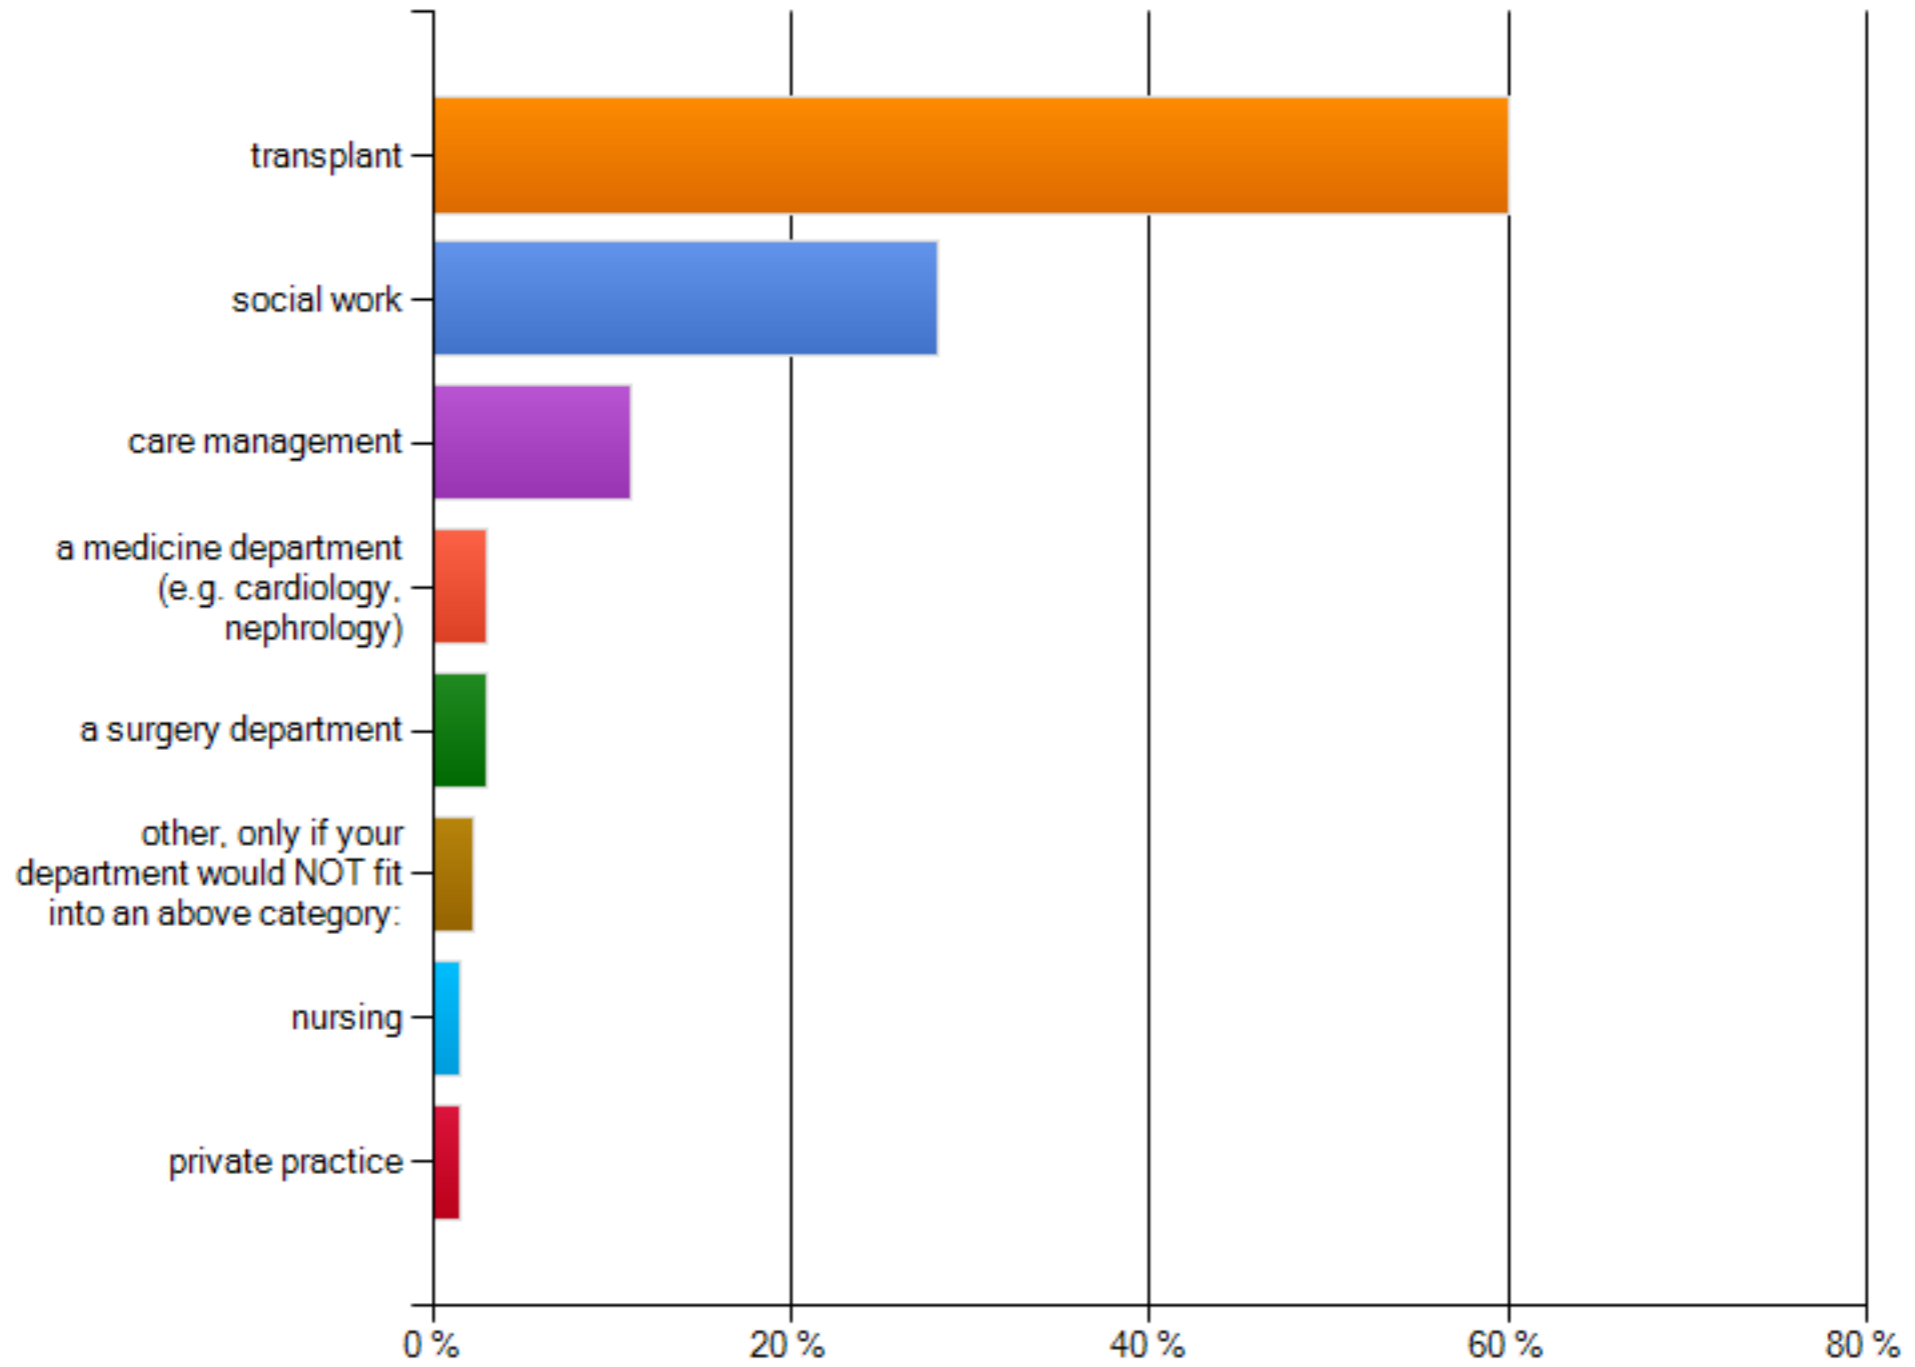

Which tasks are part of your job?

Please indicate all of the following patients for whom you do discharge planning.

What discharge planning tasks do you do?

Which choice best describes your current work in transplant?

What department(s) pay your salary?

What is your annual, full-time salary, in US or Canadian dollars?

Salary by years employed as a social worker, 0-2 years

Salary by years employed as a social worker, 3-5 years

Salary by years employed as a social worker, 6-10 years

Salary by years employed as a social worker, 11-15 years

Salary by years employed as a social worker, 16-20 years

Salary by years employed as a social worker, 20-25 years