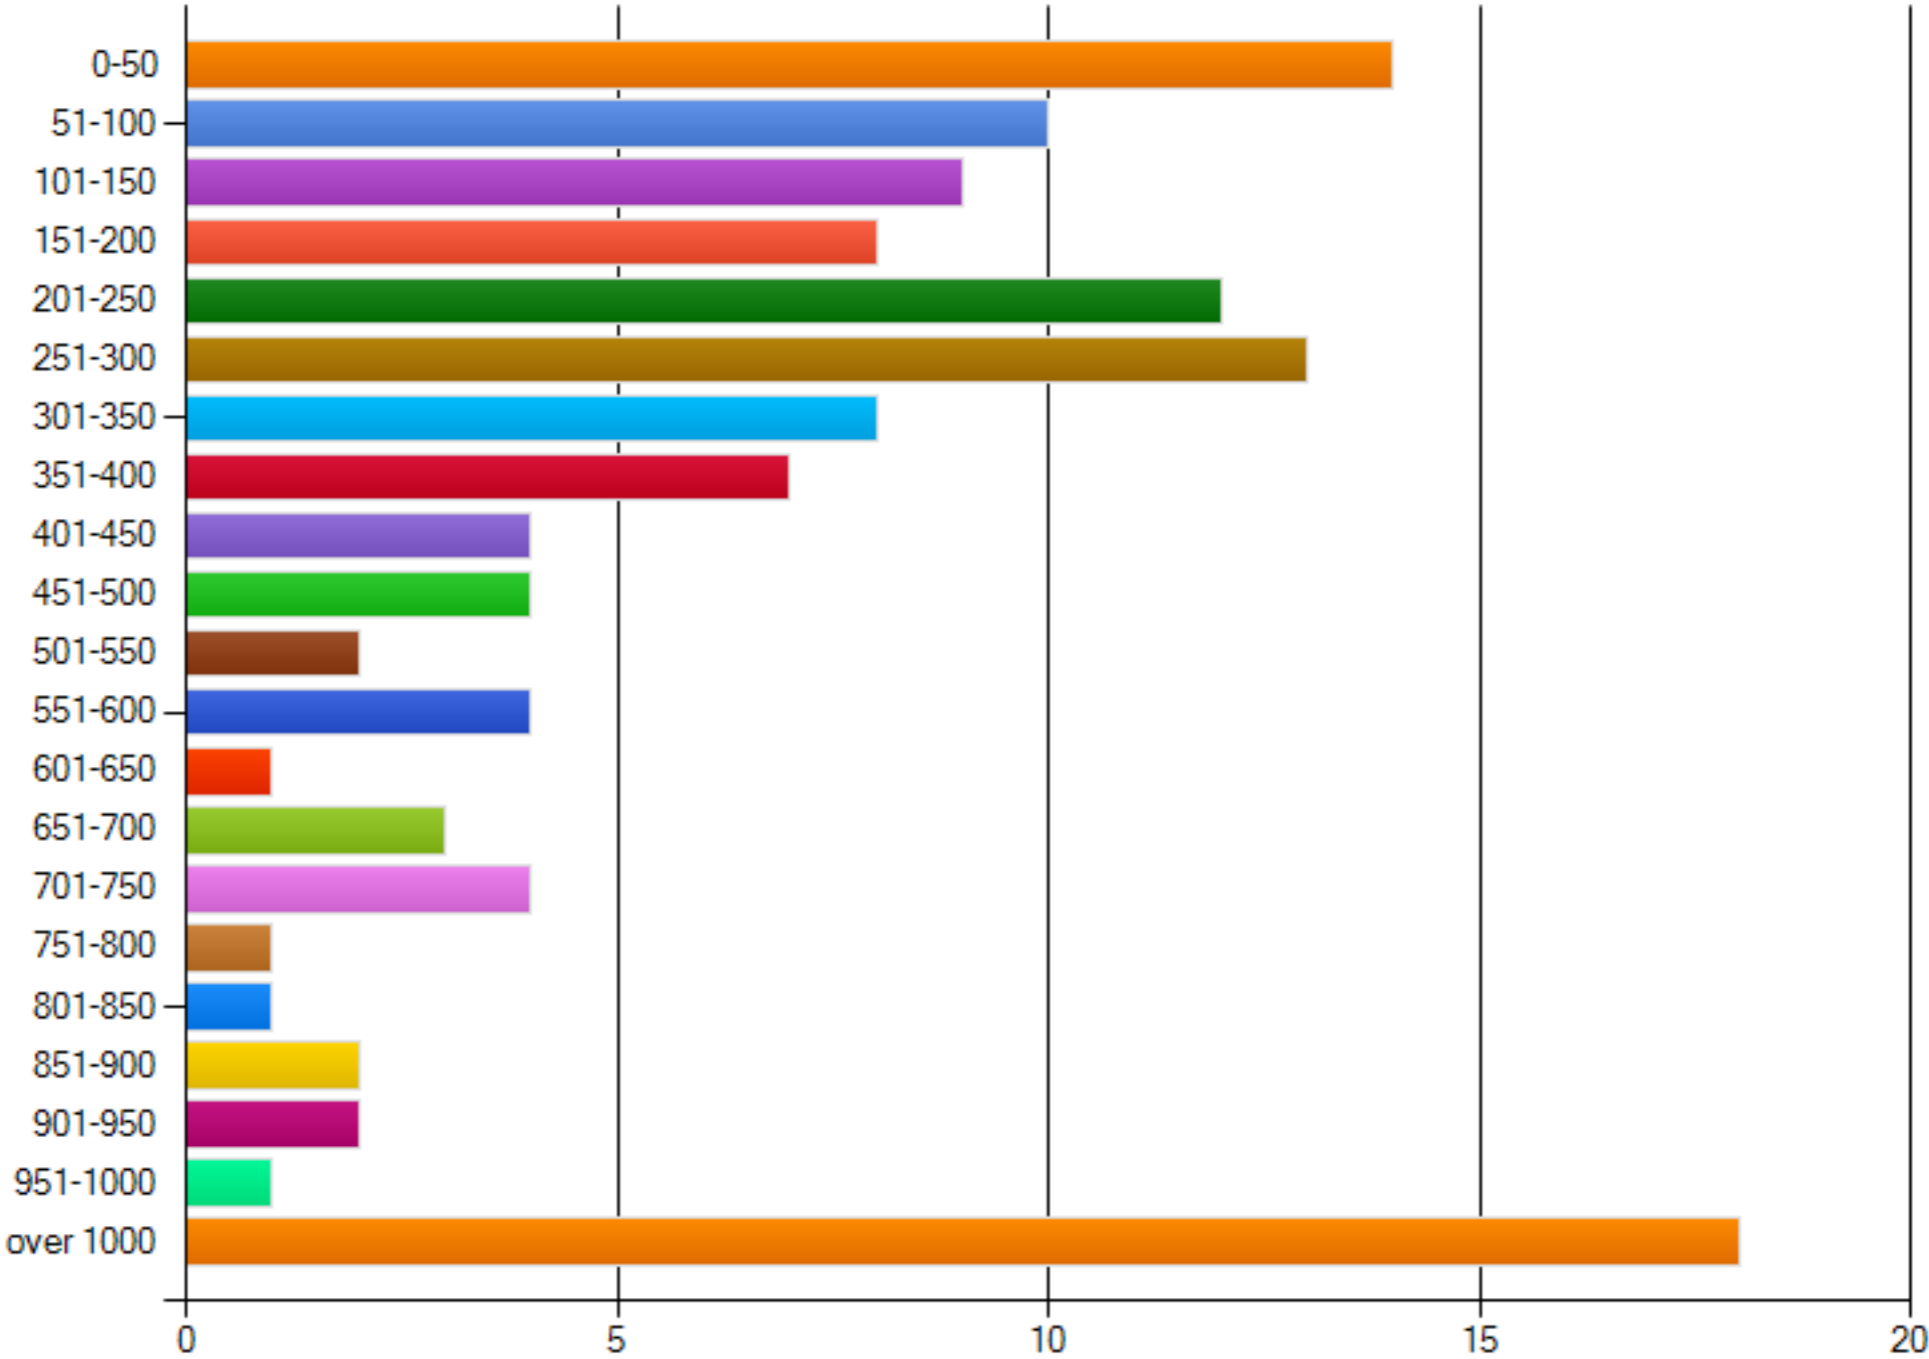

What is your current caseload?