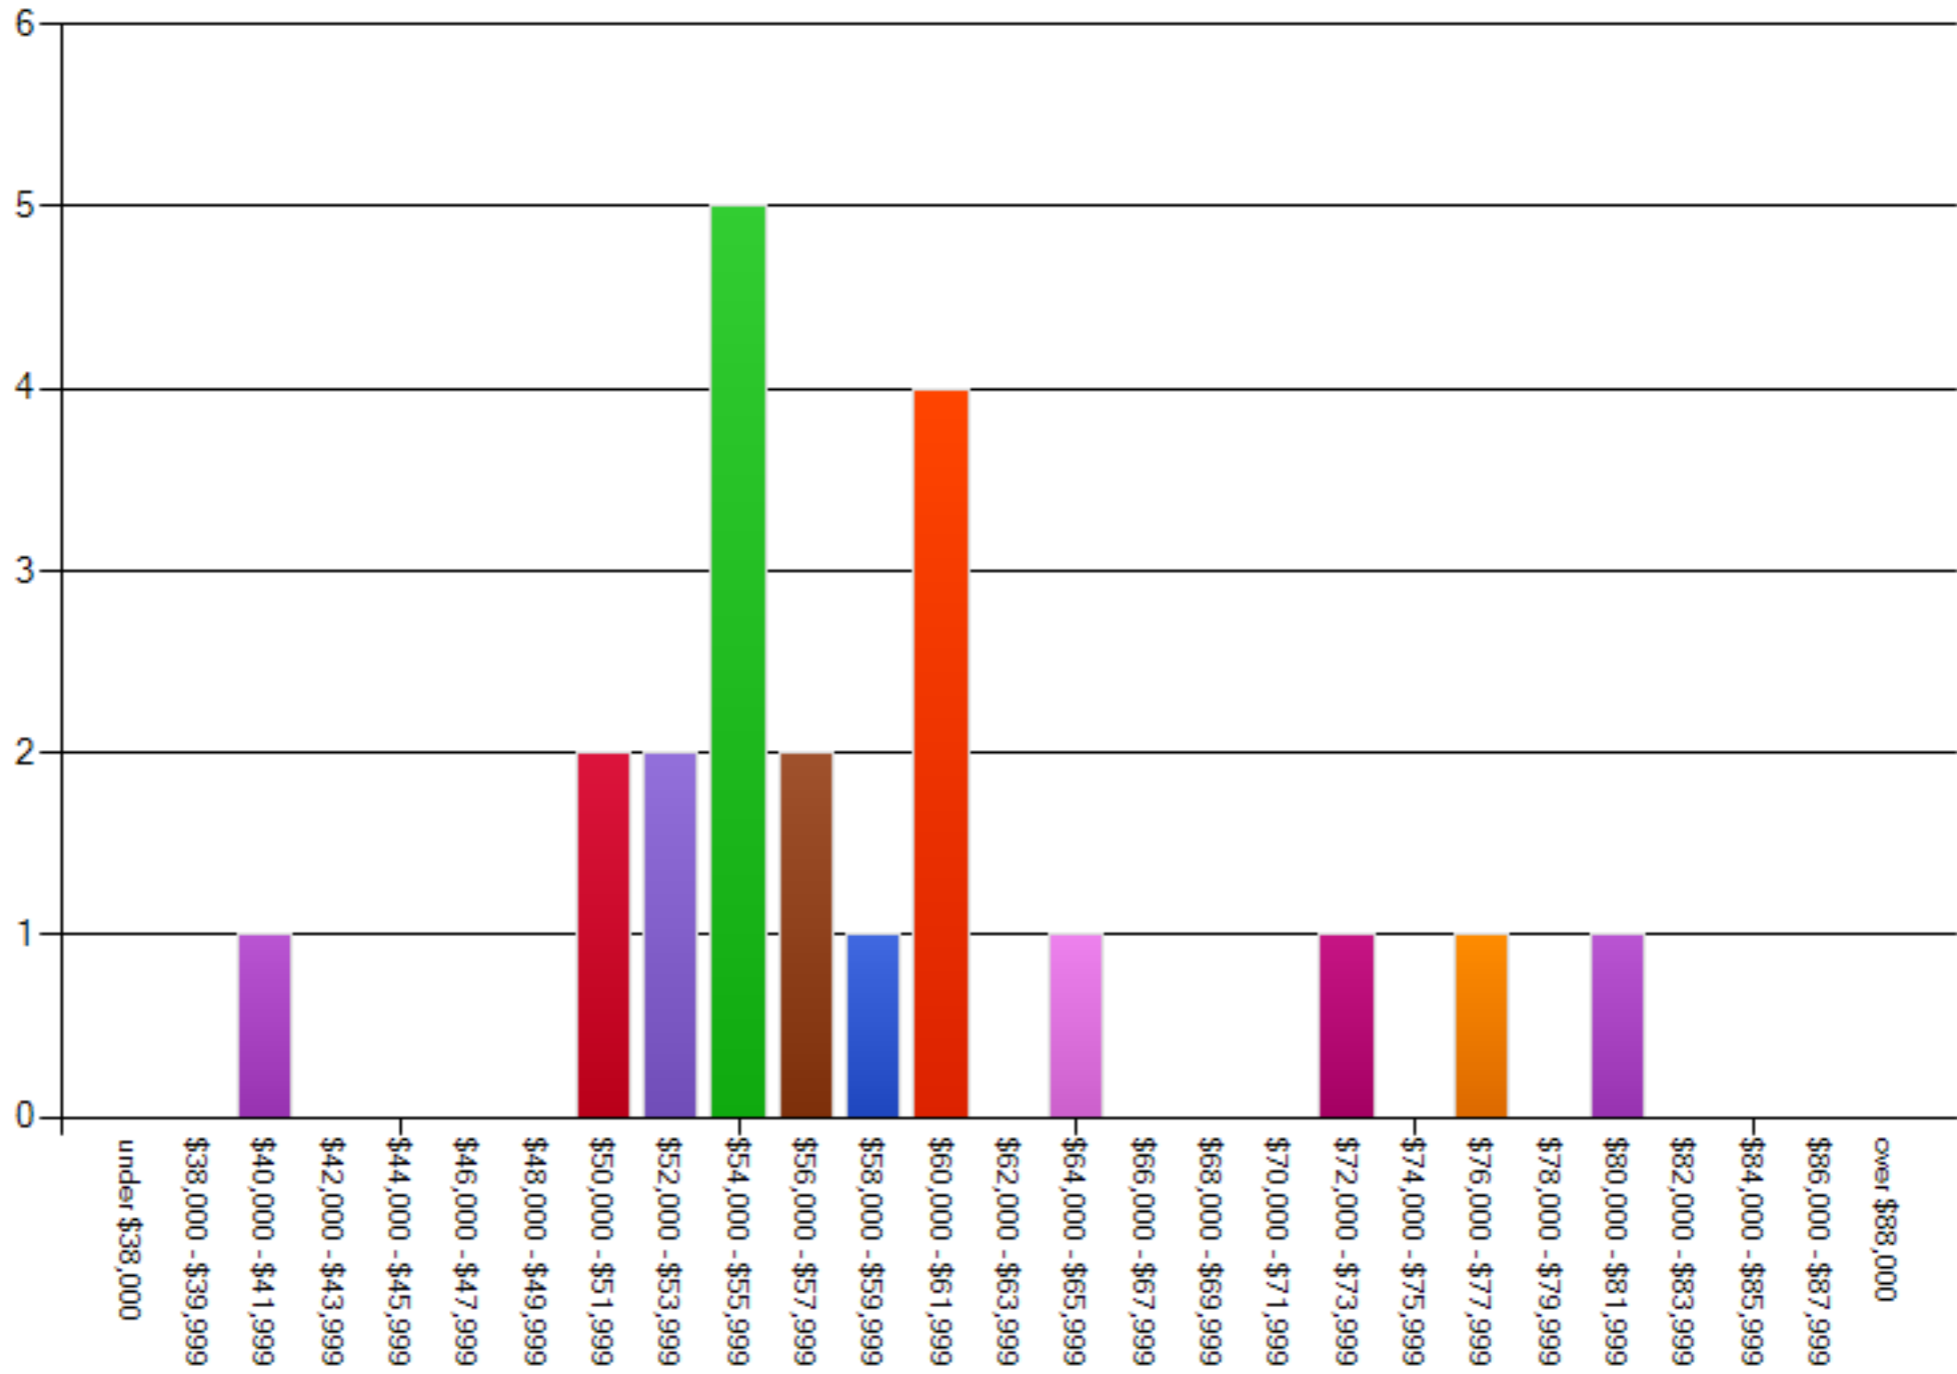

What department(s) pay your salary?

What is your annual, full-time salary, in US or Canadian dollars?

Salary by years employed as a social worker, 0-2 years

Salary by years employed as a social worker, 3-5 years

Salary by years employed as a social worker, 6-10 years

Salary by years employed as a social worker, 11-15 years

Salary by years employed as a social worker, 16-20 years

Salary by years employed as a social worker, 20-25 years