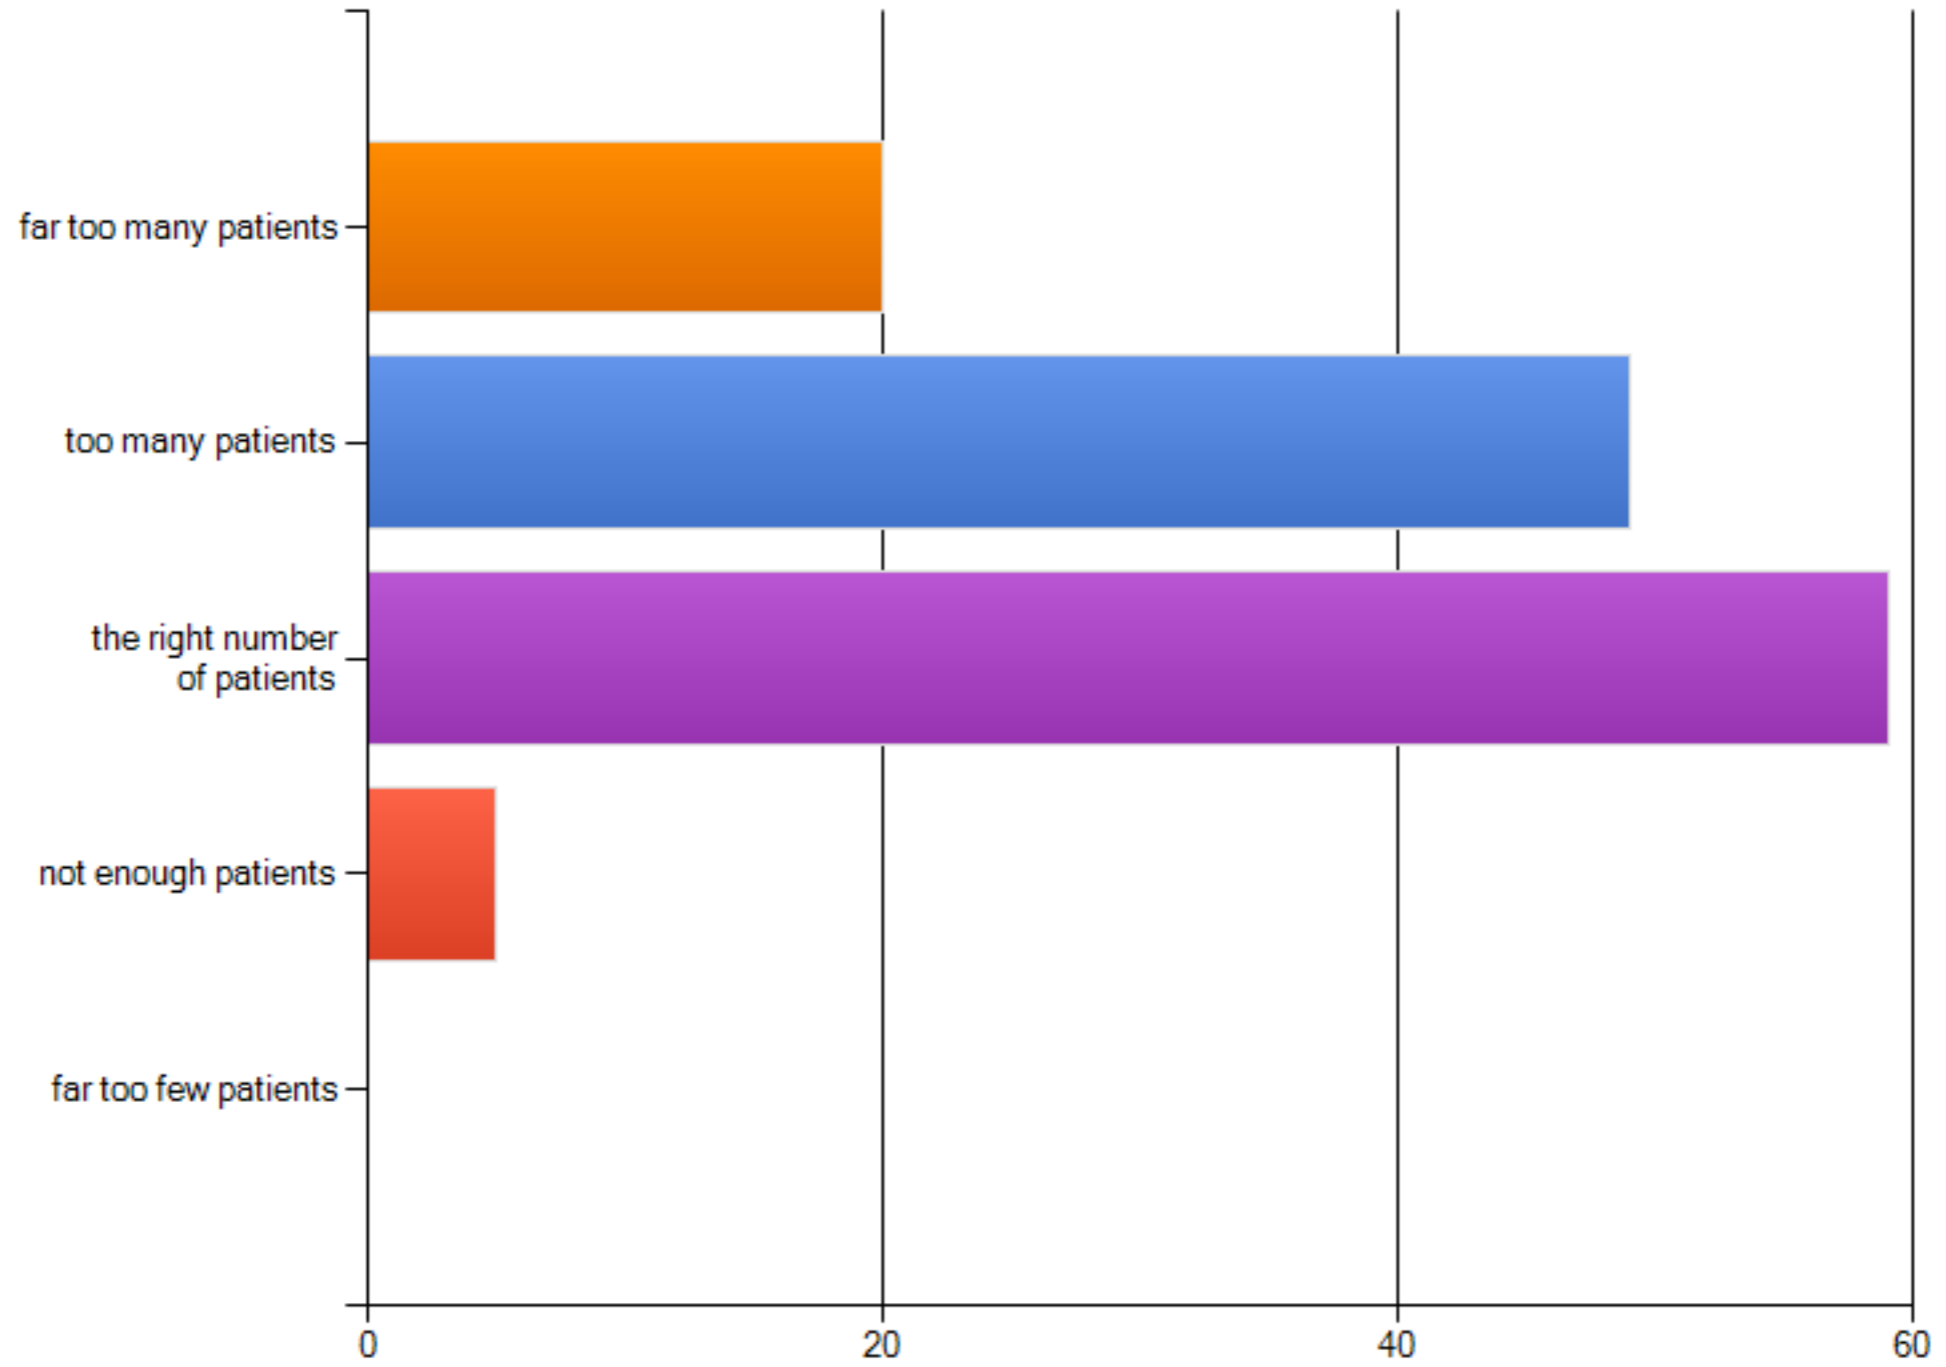

How would you describe your current case load on the following continuum?