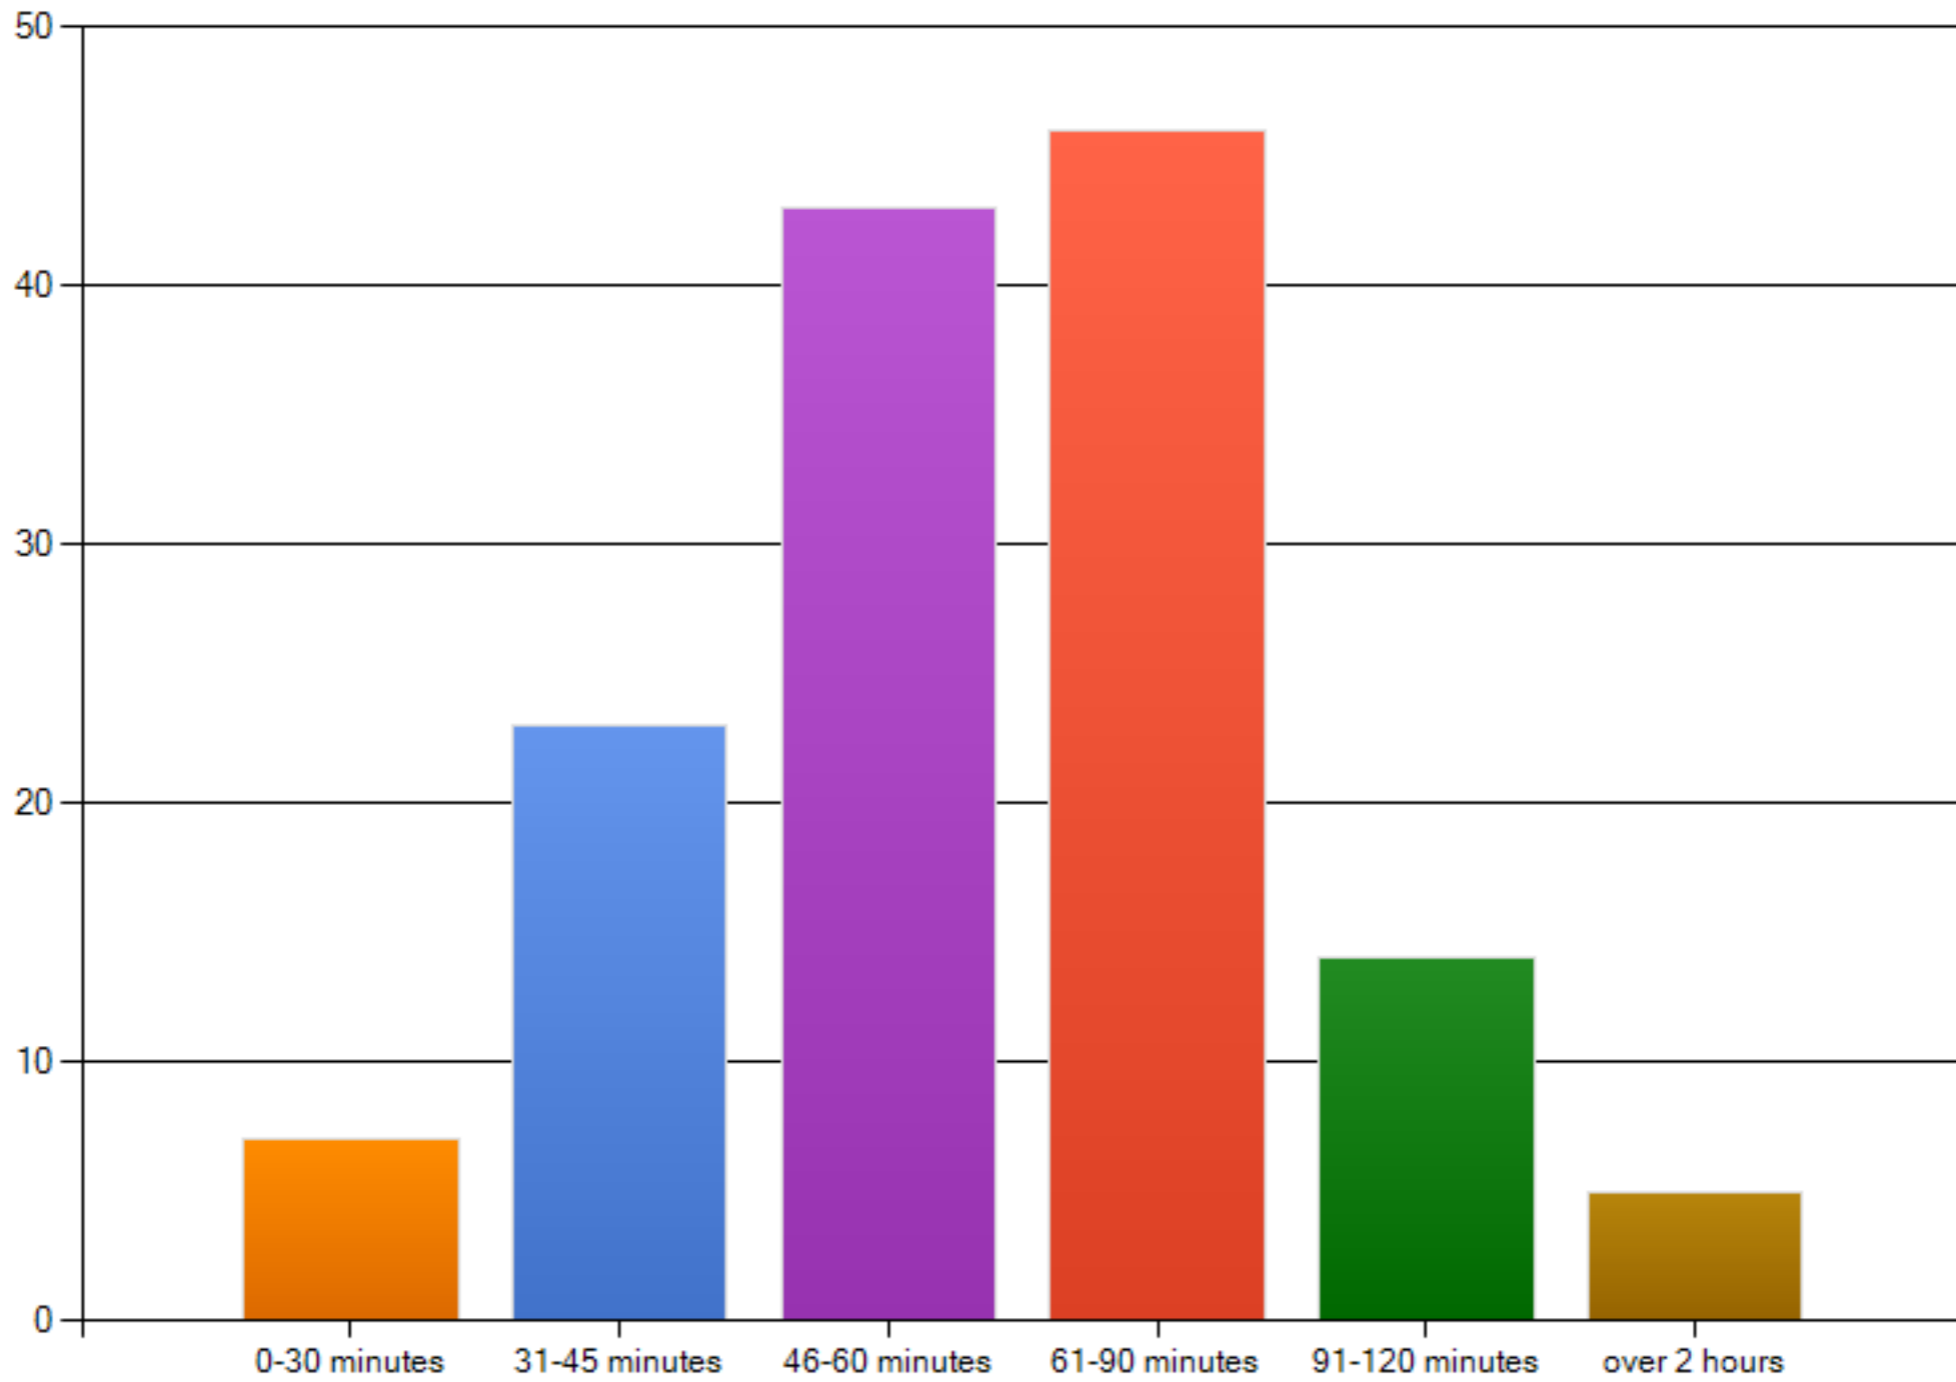

How long have you been a member of STSW?

How have you been involved with the Society?

The three most valuable benefits of my membership in STSW are:

How much time are you allotted for your initial psychosocial evaluation?

Salary by years employed as a social worker, 6-10 years

Salary by years employed as a social worker, 11-15 years

Salary by years employed as a social worker, 16-20 years

Salary by years employed as a social worker, 20-25 years