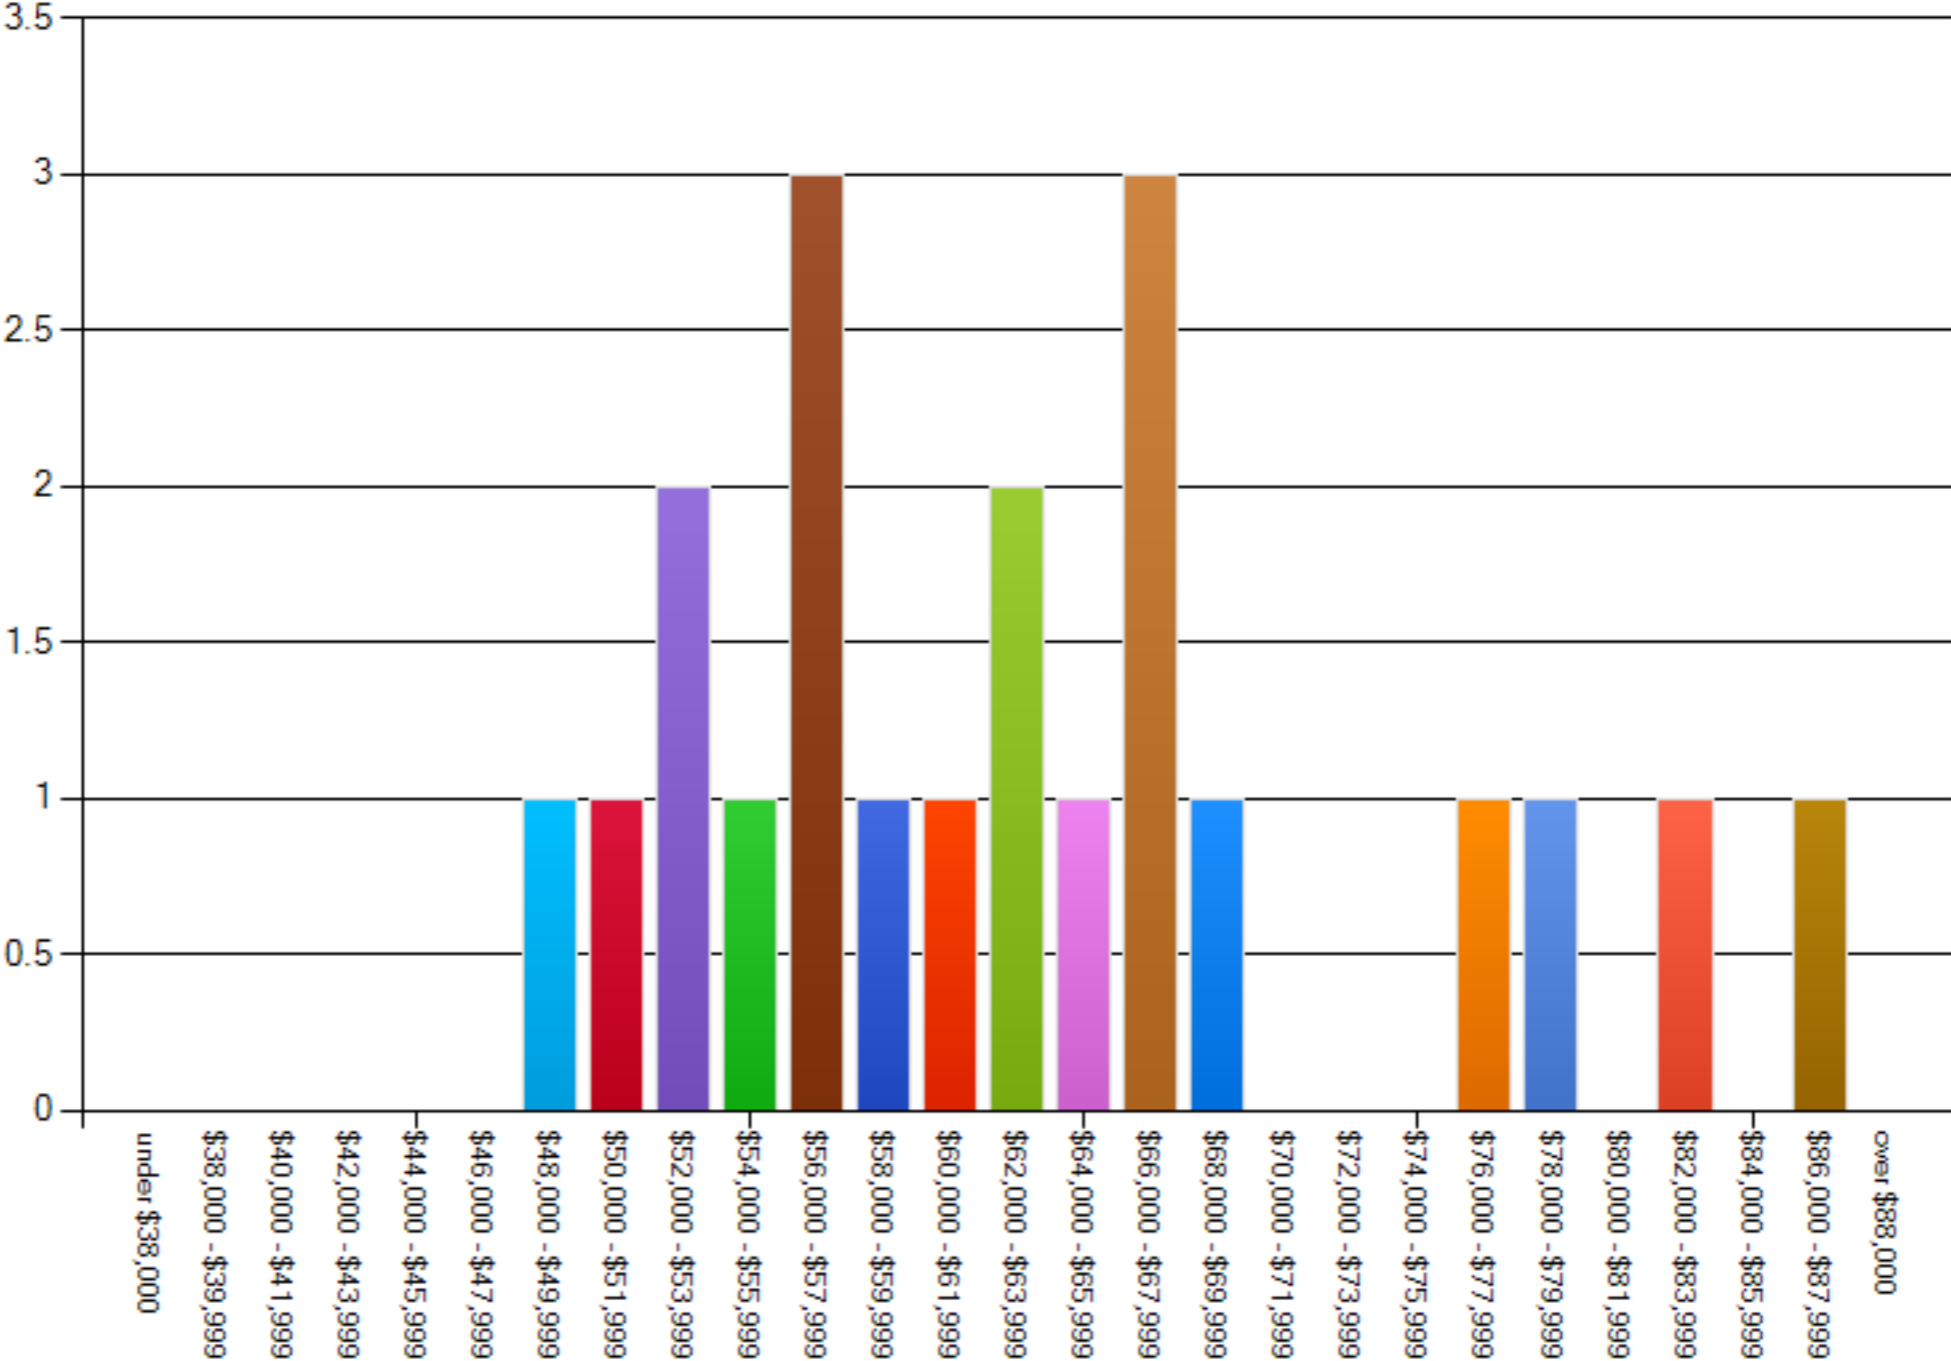

Salary by years employed as a social worker, 6-10 years

Salary by years employed as a social worker, 11-15 years

Salary by years employed as a social worker, 16-20 years

Salary by years employed as a social worker, 20-25 years

Salary by years employed as a social worker, 26-30 years

Salary by years employed as a social worker, 31 years or more

Salaries - Canada

Salaries - US Region 1: CT, ME, MA, NH, RI & VT

Salaries - US Region 2: DE, DC, MD, NJ, PA, WV