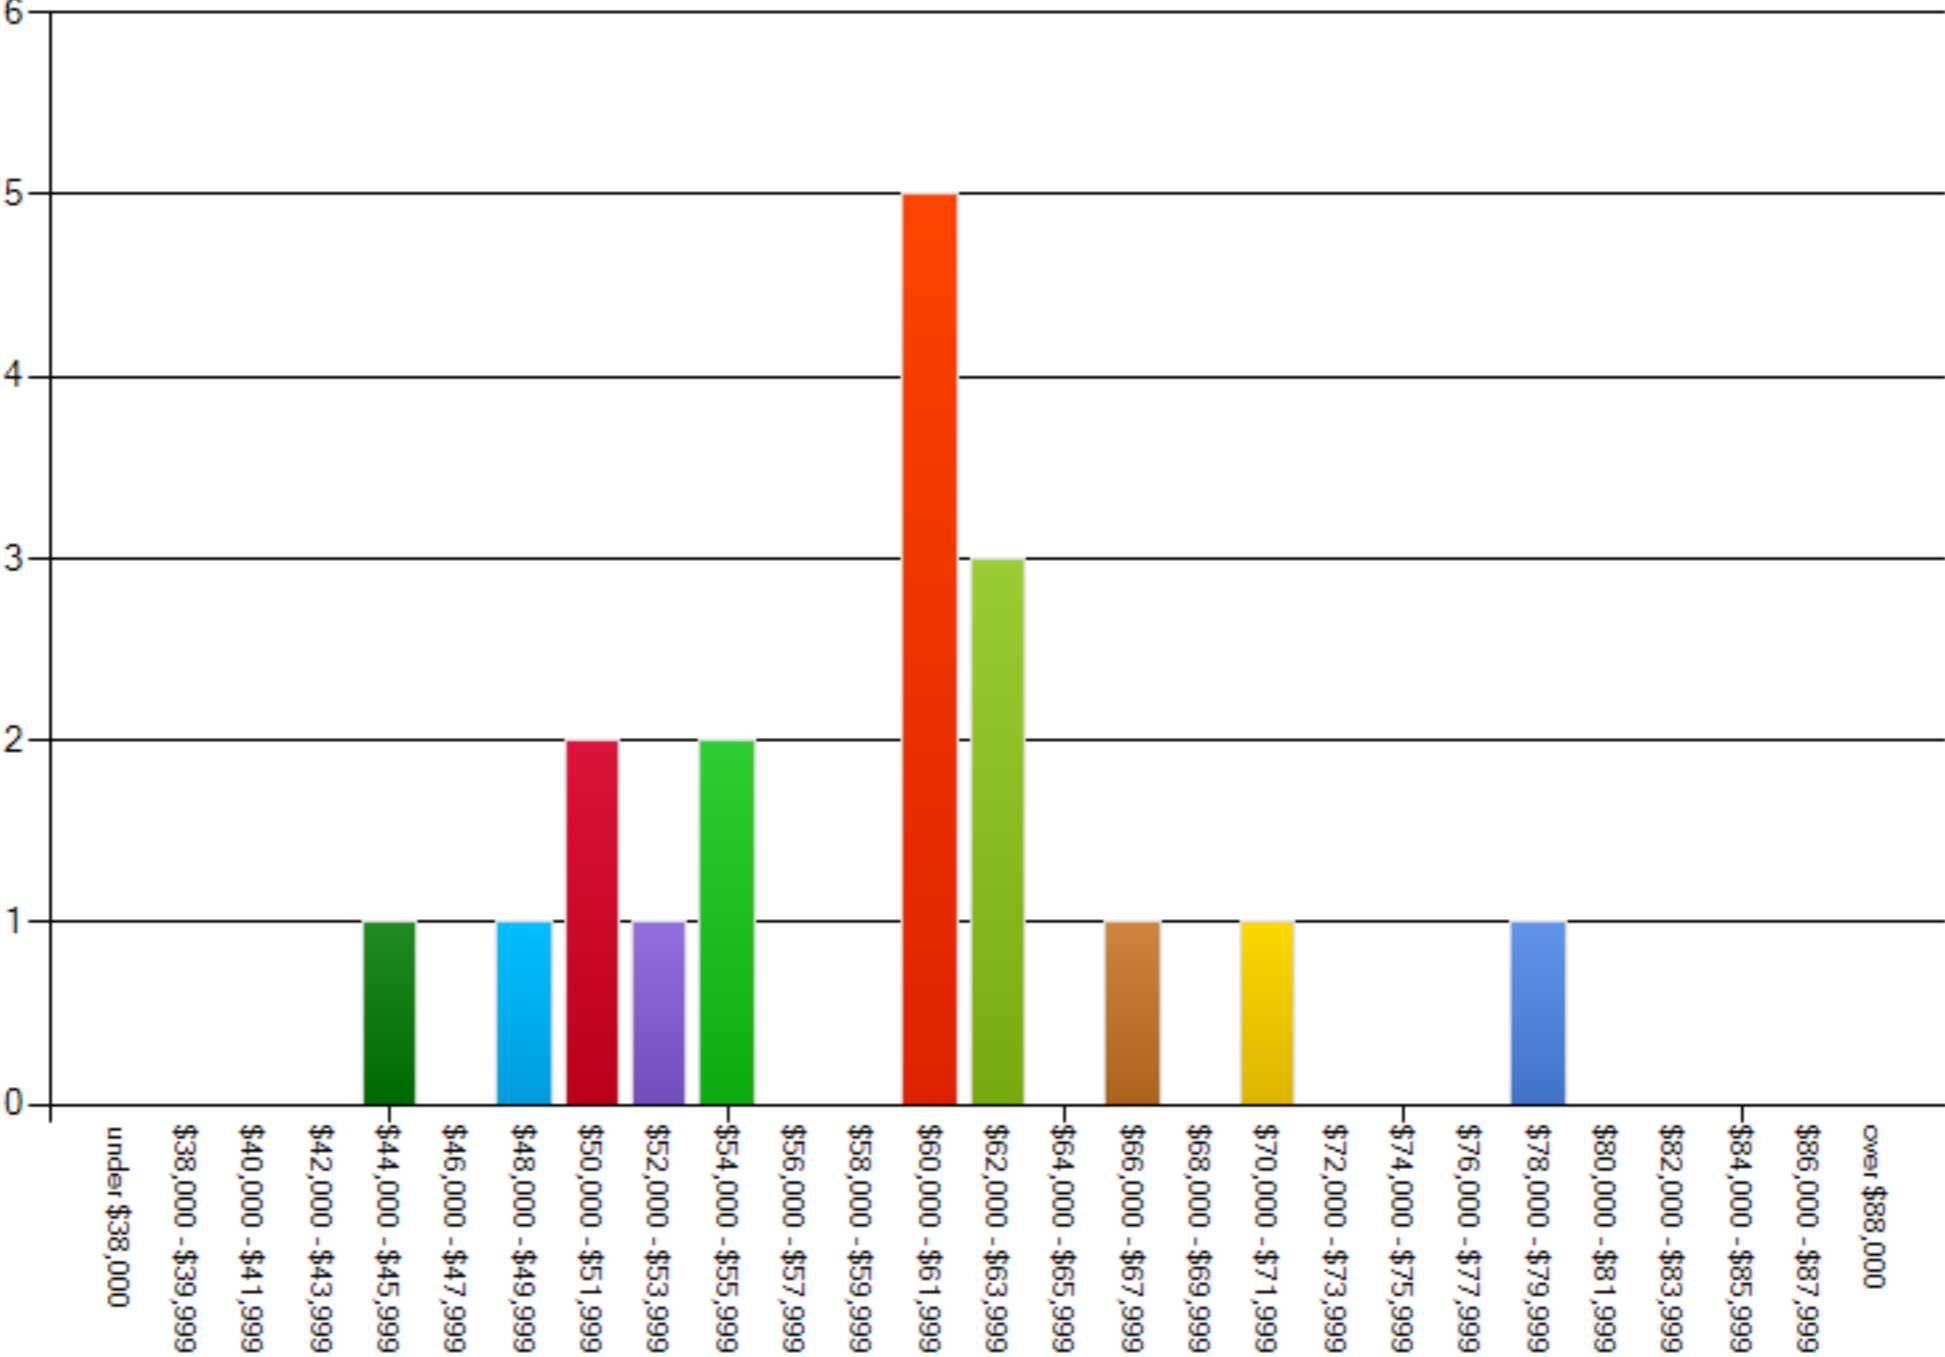

Salaries - US Region 10: IN, MI, OH