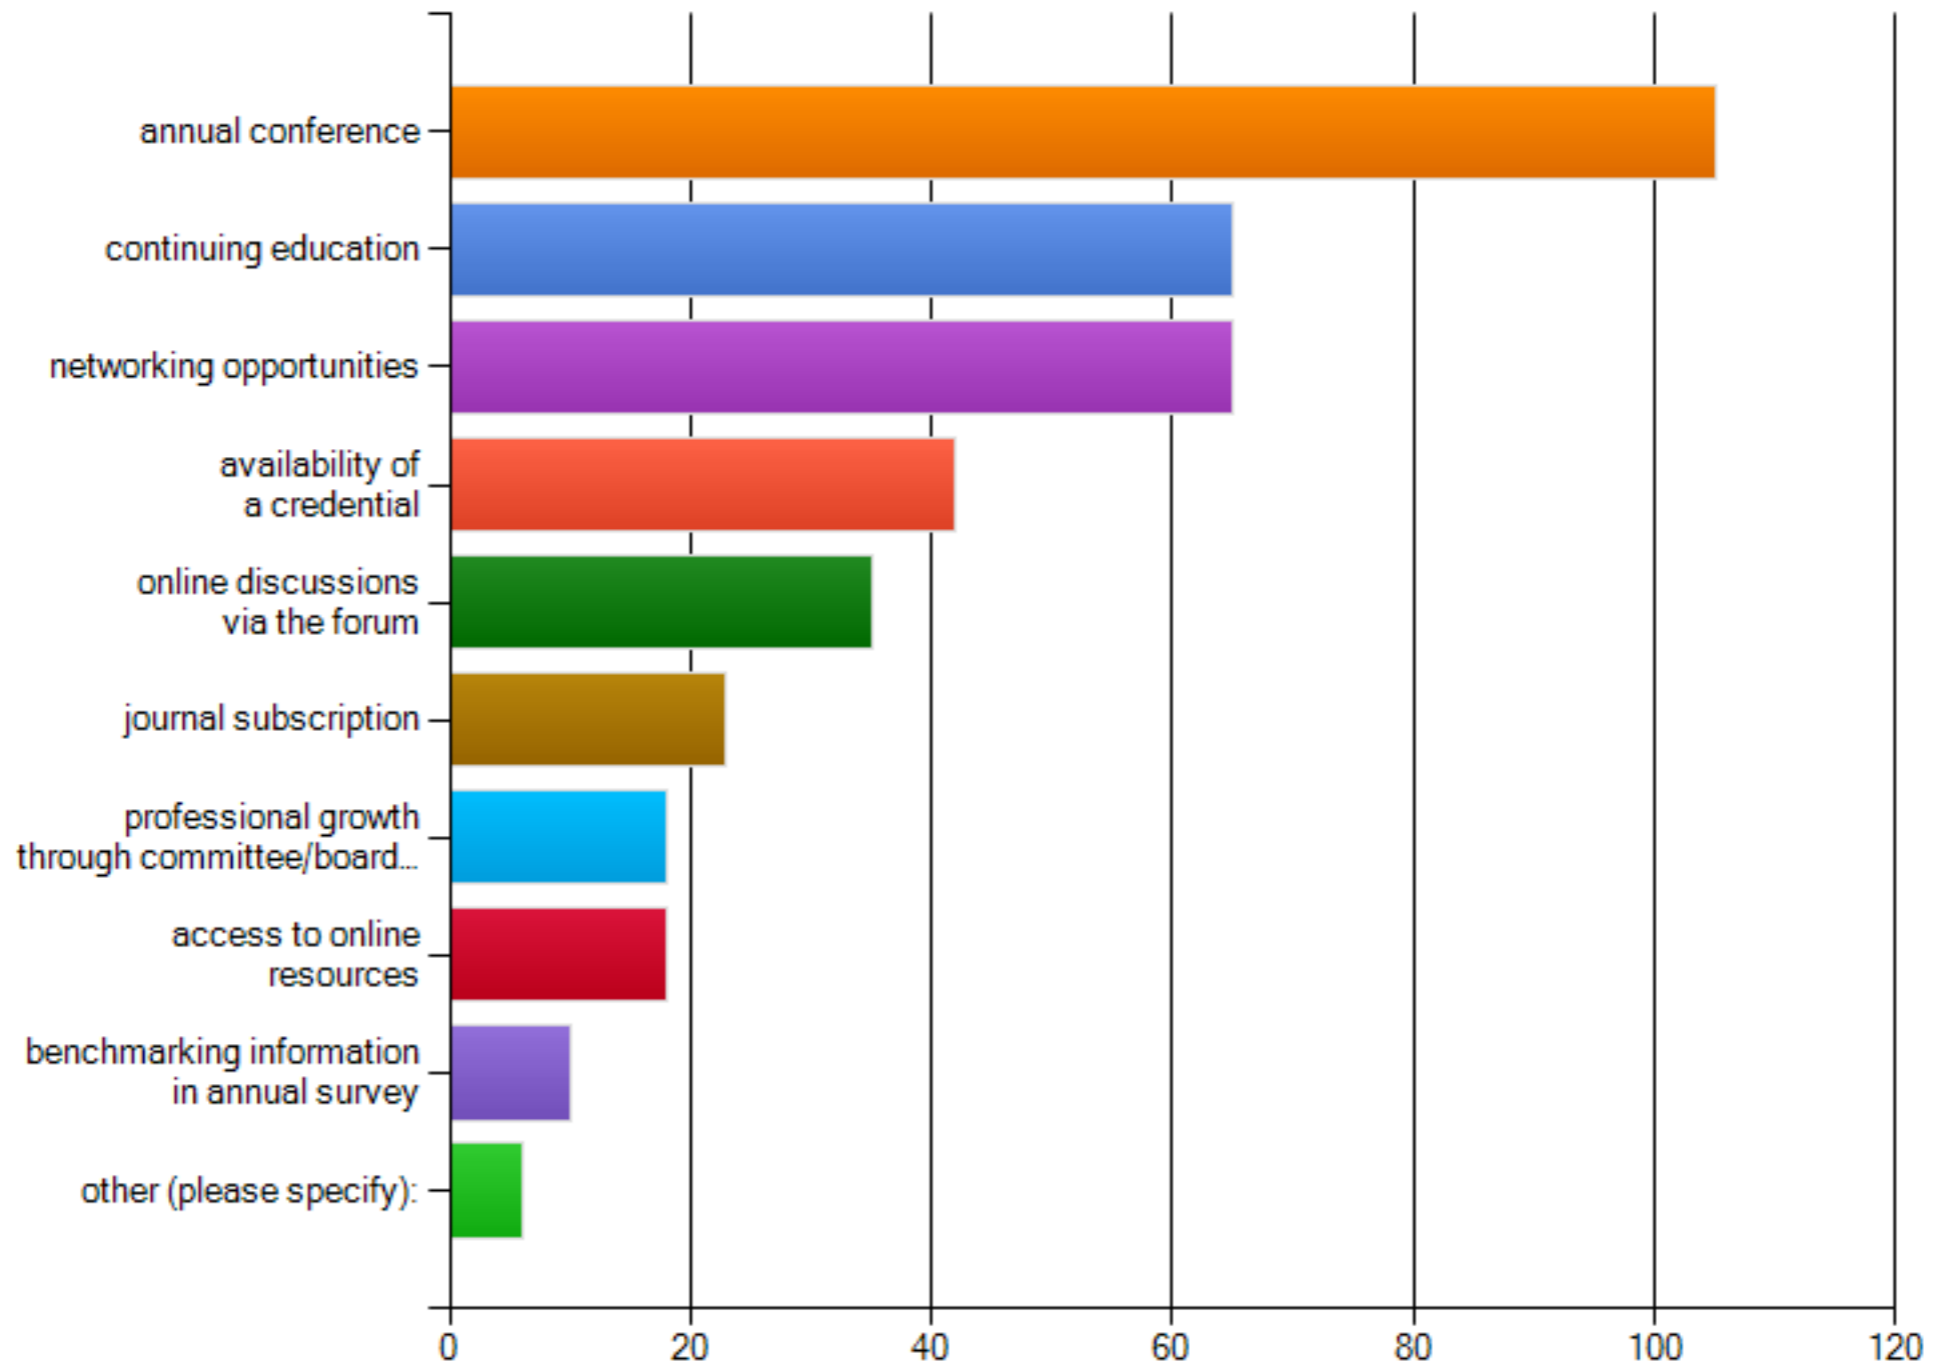

How long have you been a member of STSW?

How have you been involved with the Society?

The three most valuable benefits of my membership in STSW are:

How much time are you allotted for your initial psychosocial evaluation?

Salary by years employed as a social worker, 6-10 years

Salary by years employed as a social worker, 11-15 years

Salary by years employed as a social worker, 16-20 years

Salary by years employed as a social worker, 20-25 years