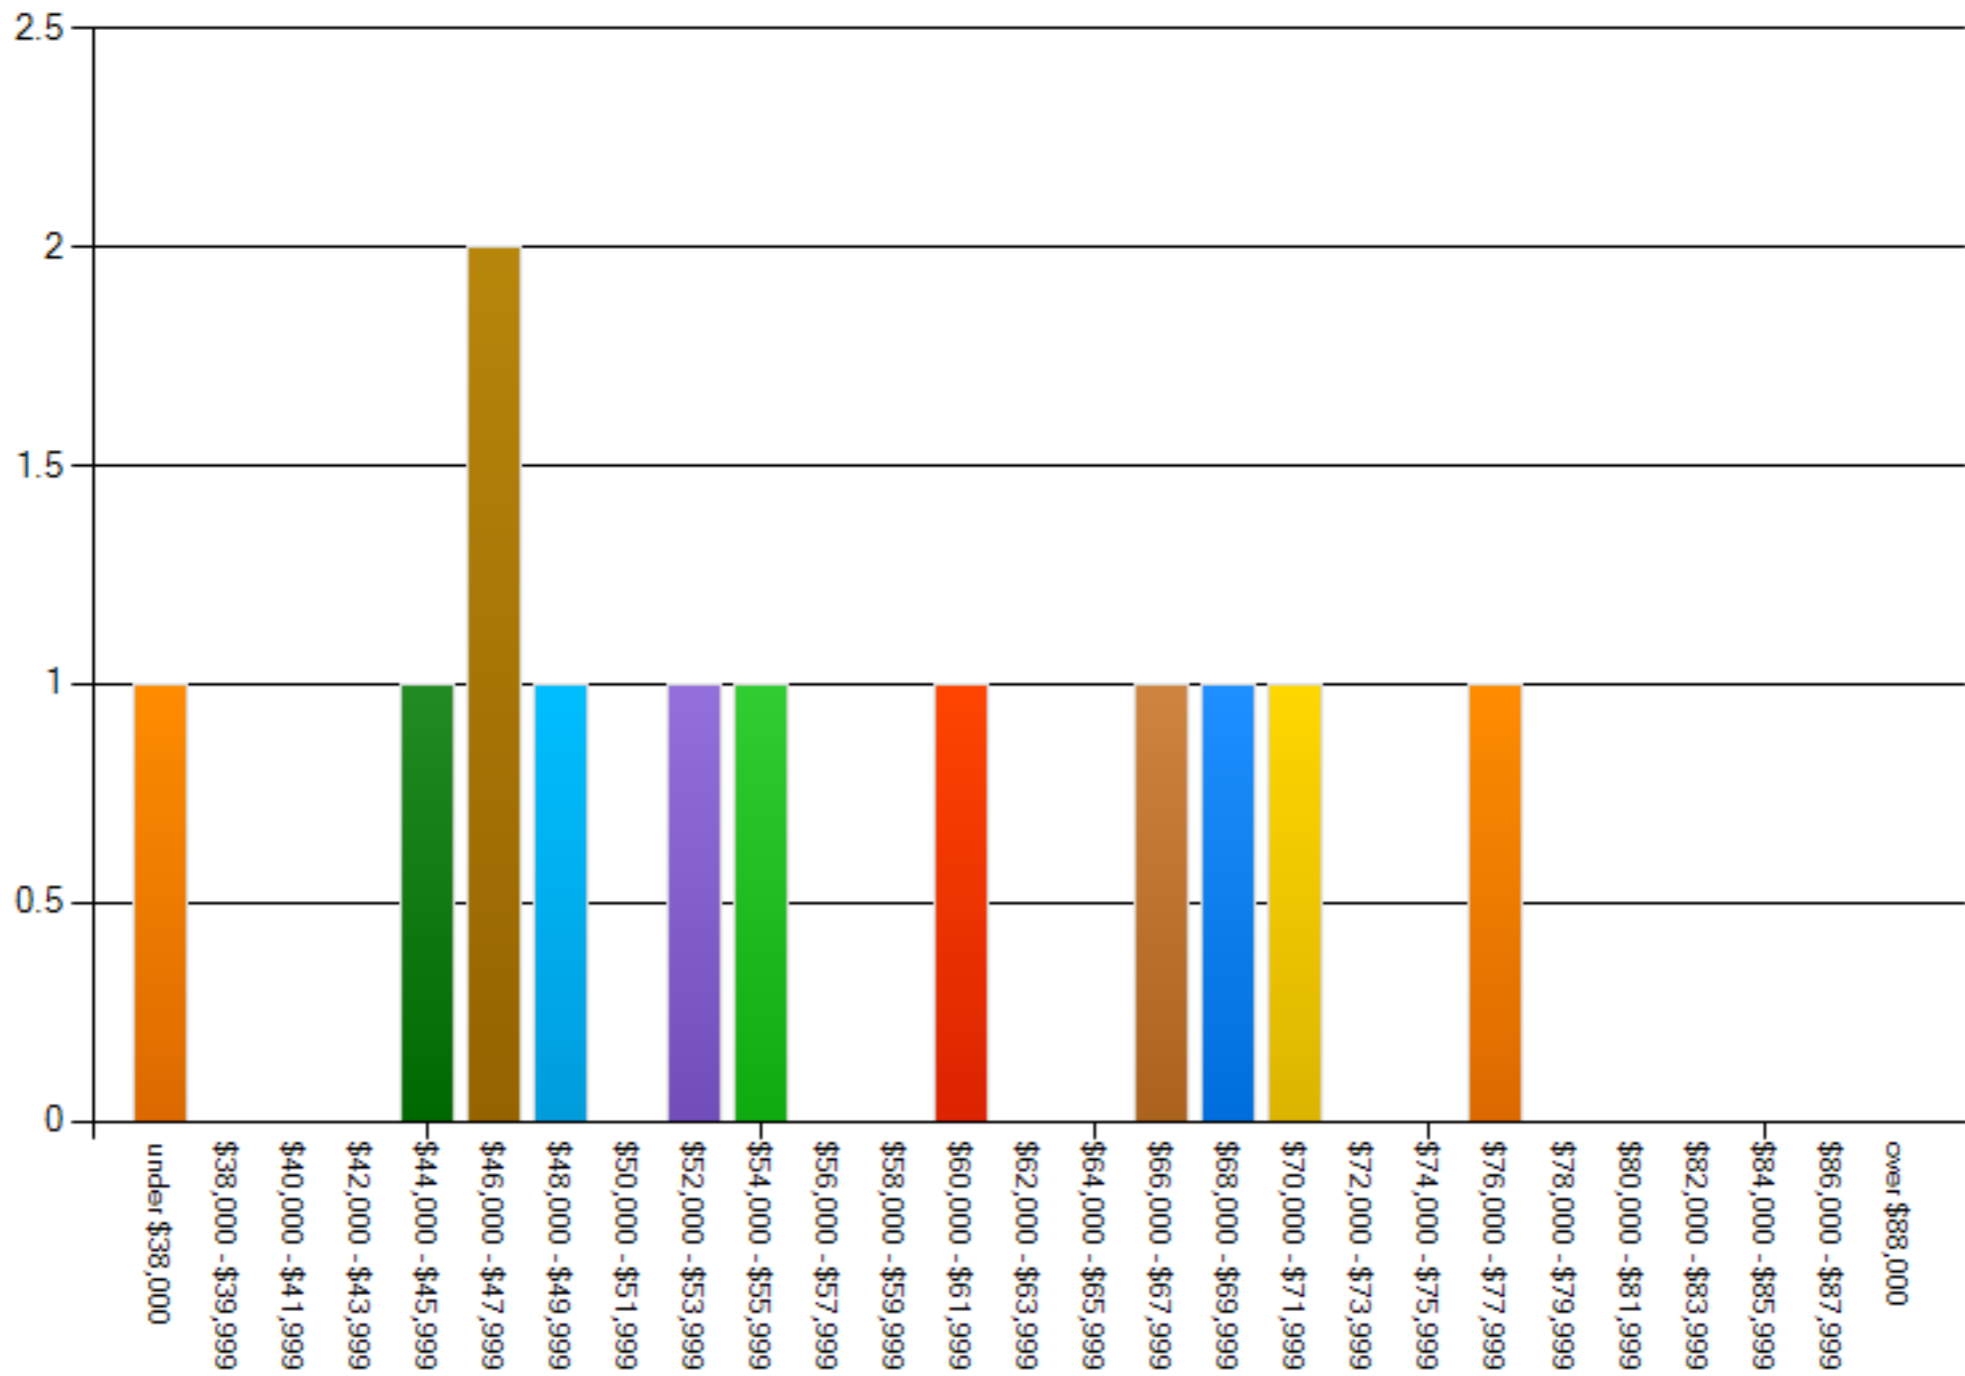

What department(s) pay your salary?

What is your annual, full-time salary, in US or Canadian dollars?

Salary by years employed as a social worker, 0-2 years

Salary by years employed as a social worker, 3-5 years

Salary by years employed as a social worker, 6-10 years

Salary by years employed as a social worker, 11-15 years

Salary by years employed as a social worker, 16-20 years

Salary by years employed as a social worker, 20-25 years