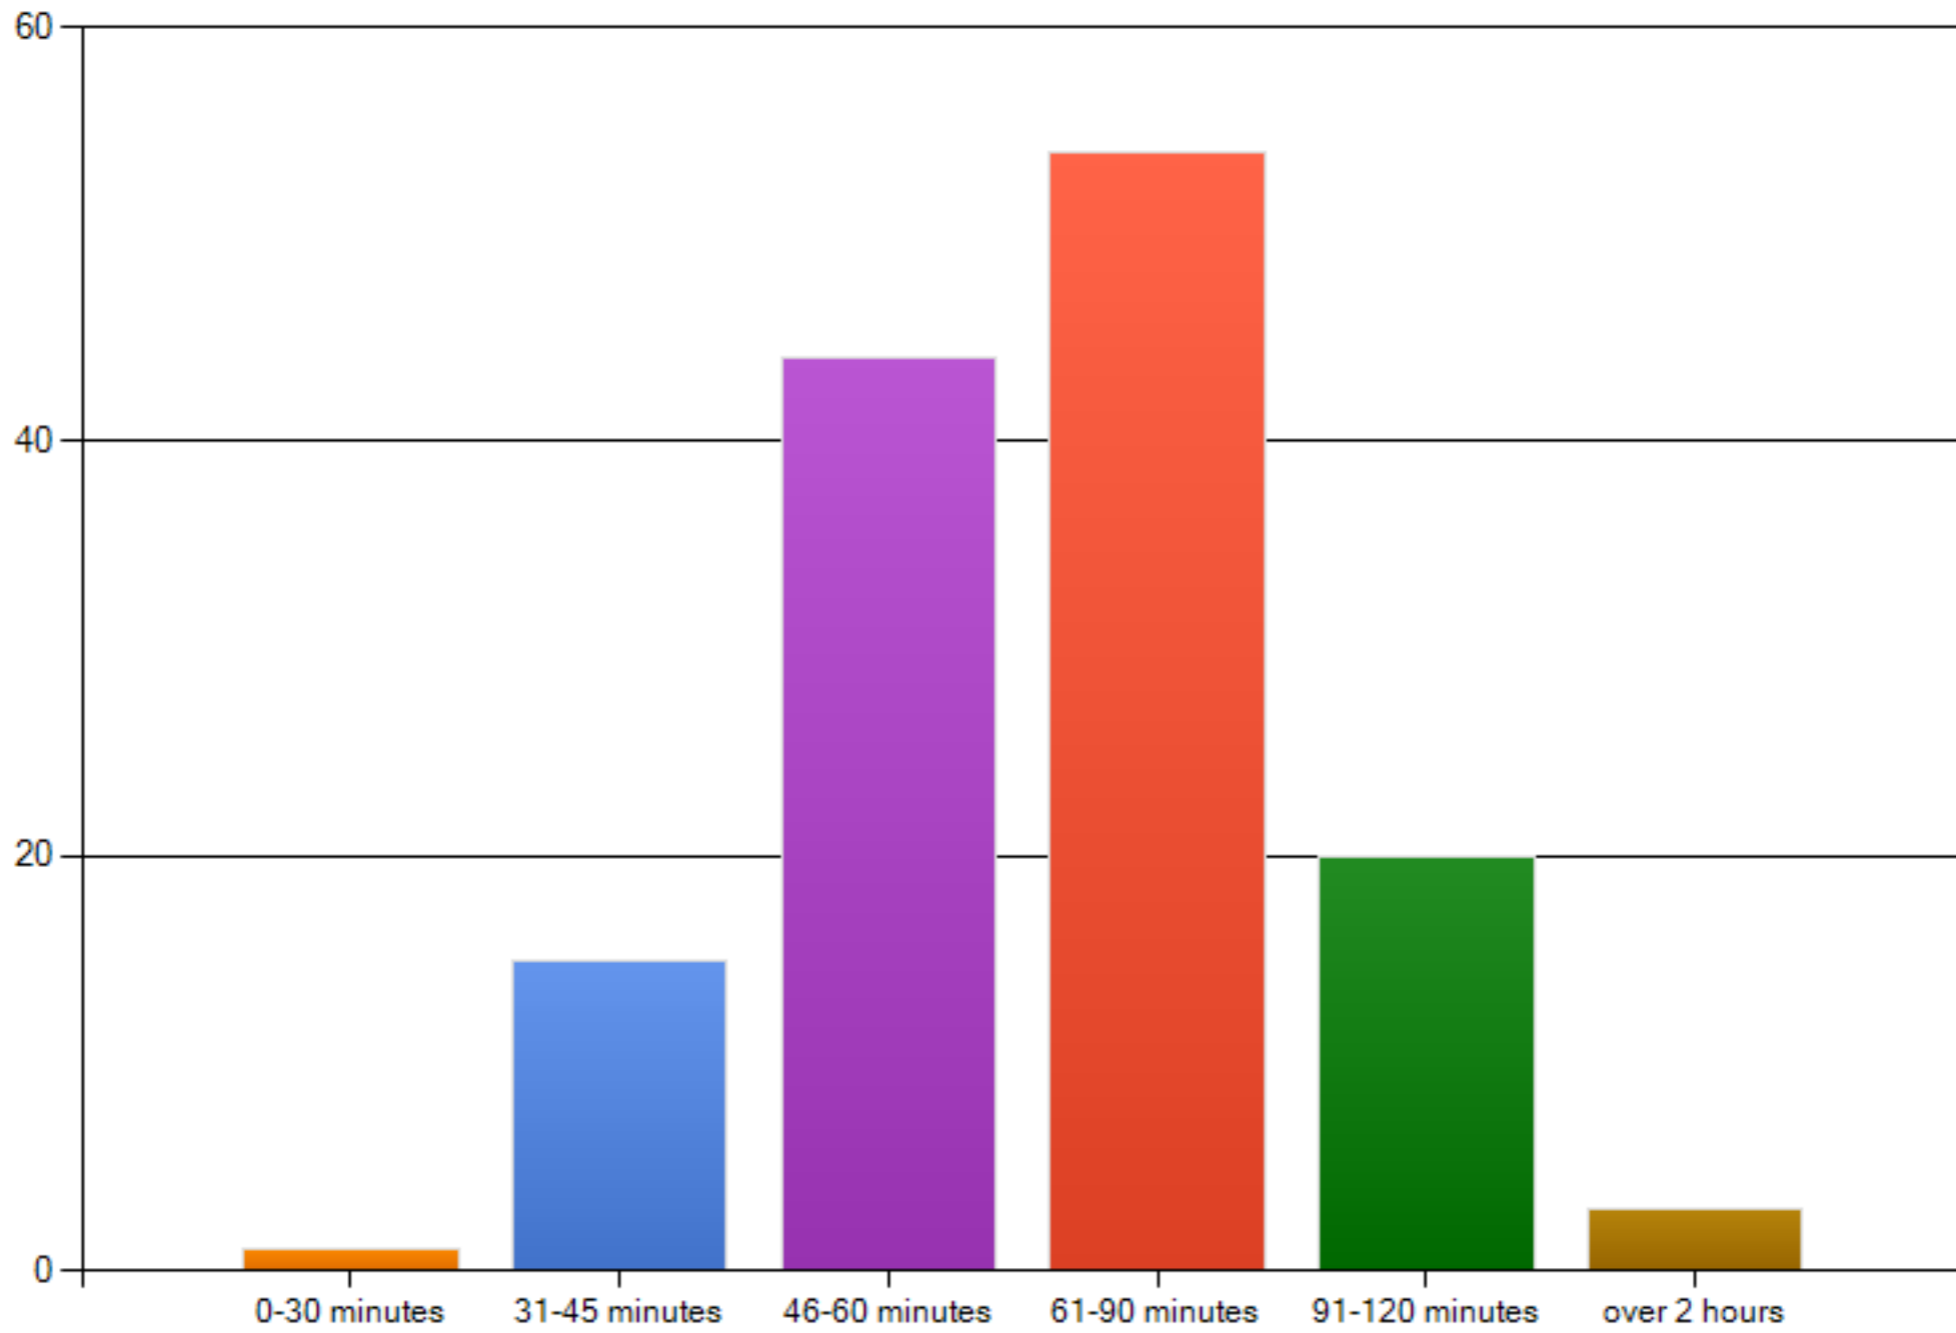

On average, how much time do you feel you need for your initial psychosocial evaluation?