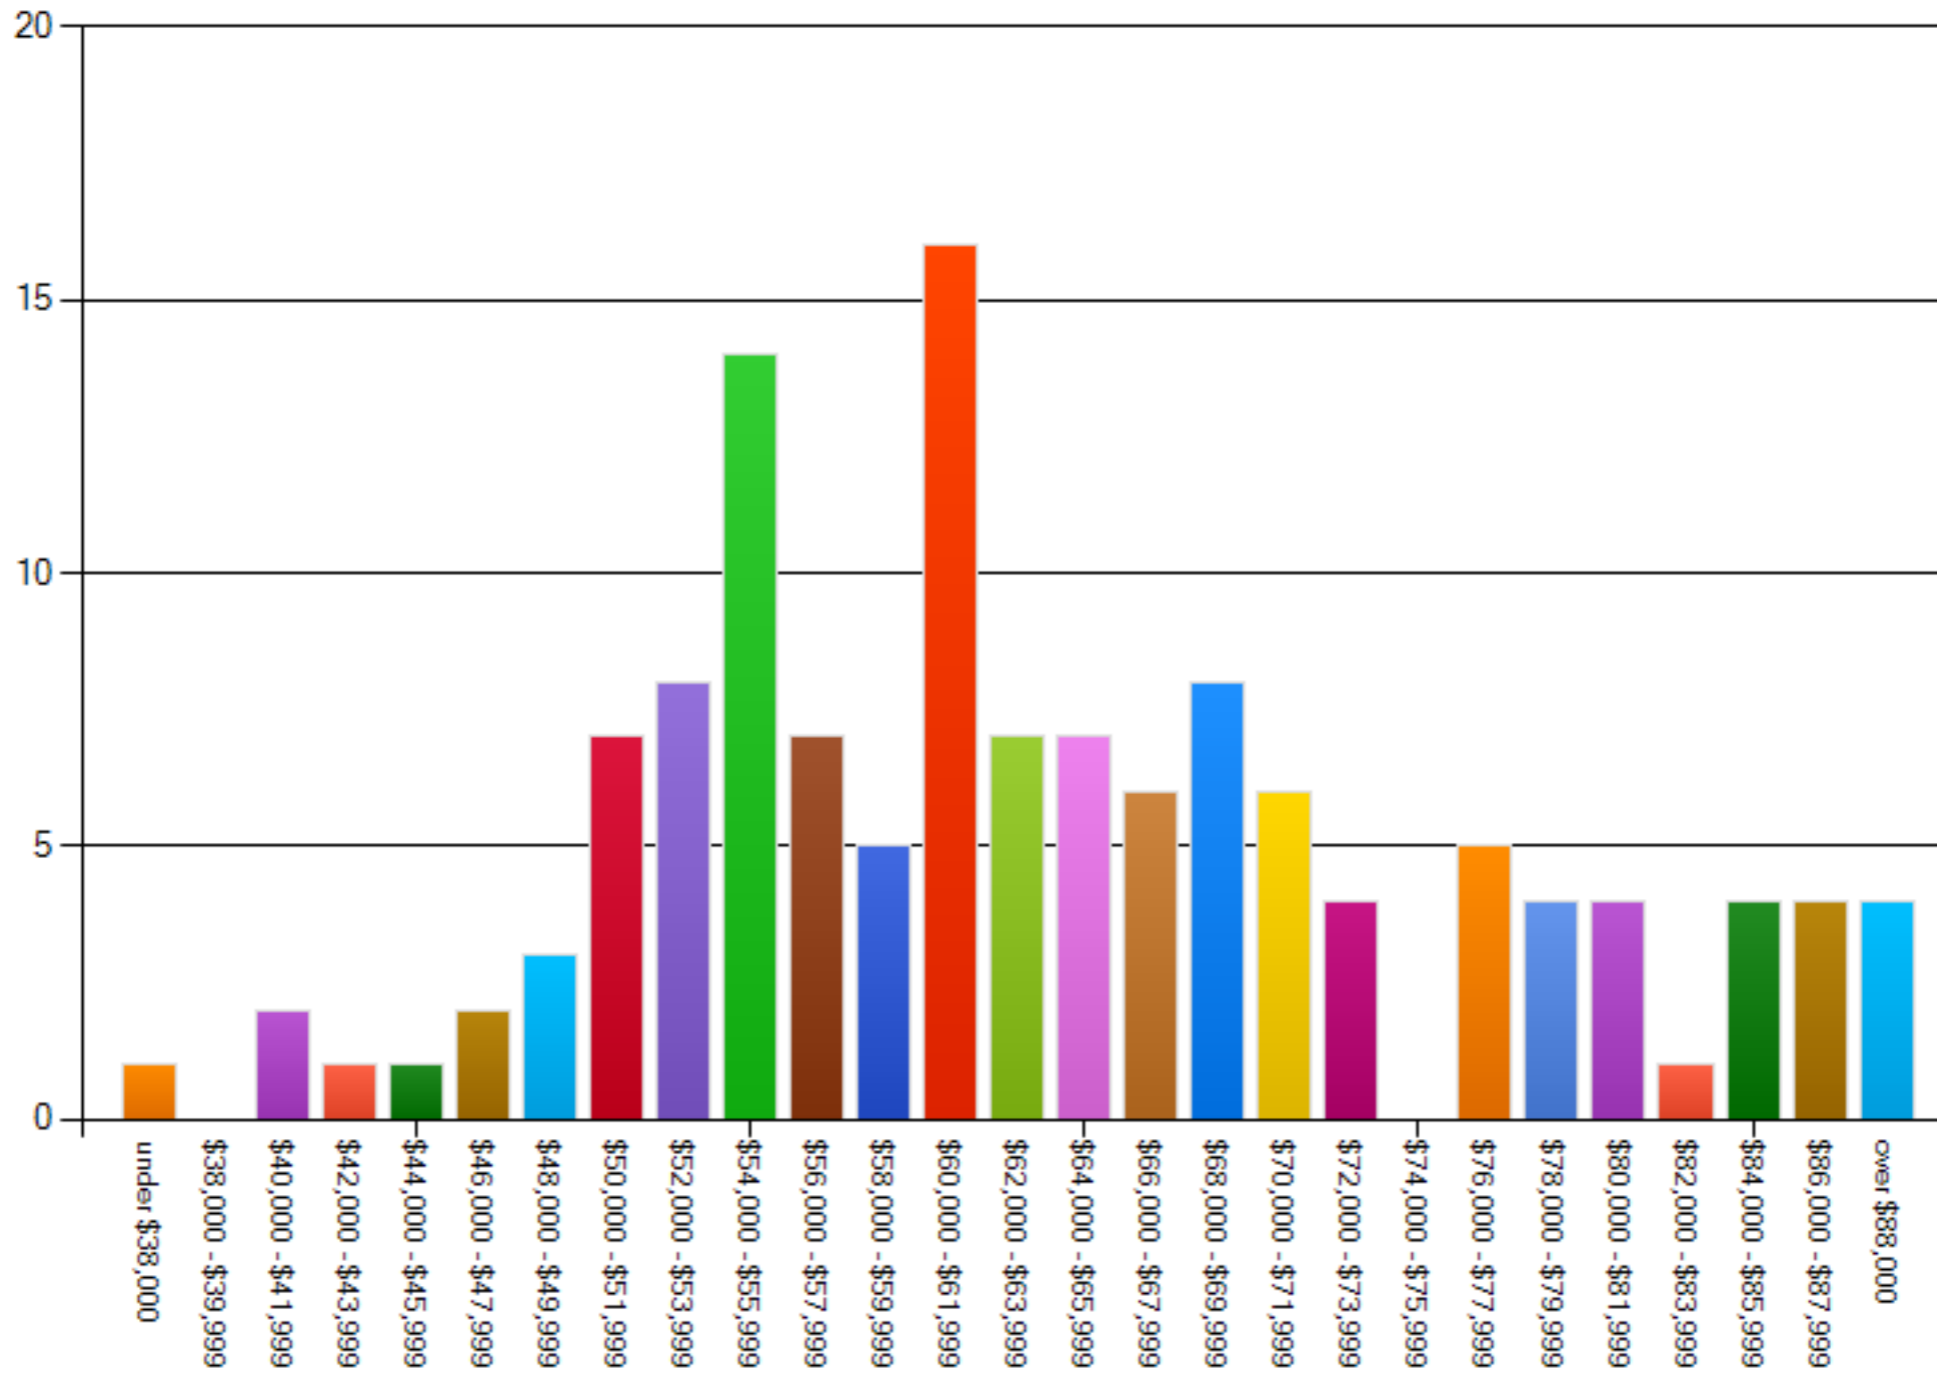

What department(s) pay your salary?

What is your annual, full-time salary, in US or Canadian dollars?

Salary by years employed as a social worker, 0-2 years

Salary by years employed as a social worker, 3-5 years

Salary by years employed as a social worker, 6-10 years

Salary by years employed as a social worker, 11-15 years

Salary by years employed as a social worker, 16-20 years

Salary by years employed as a social worker, 20-25 years