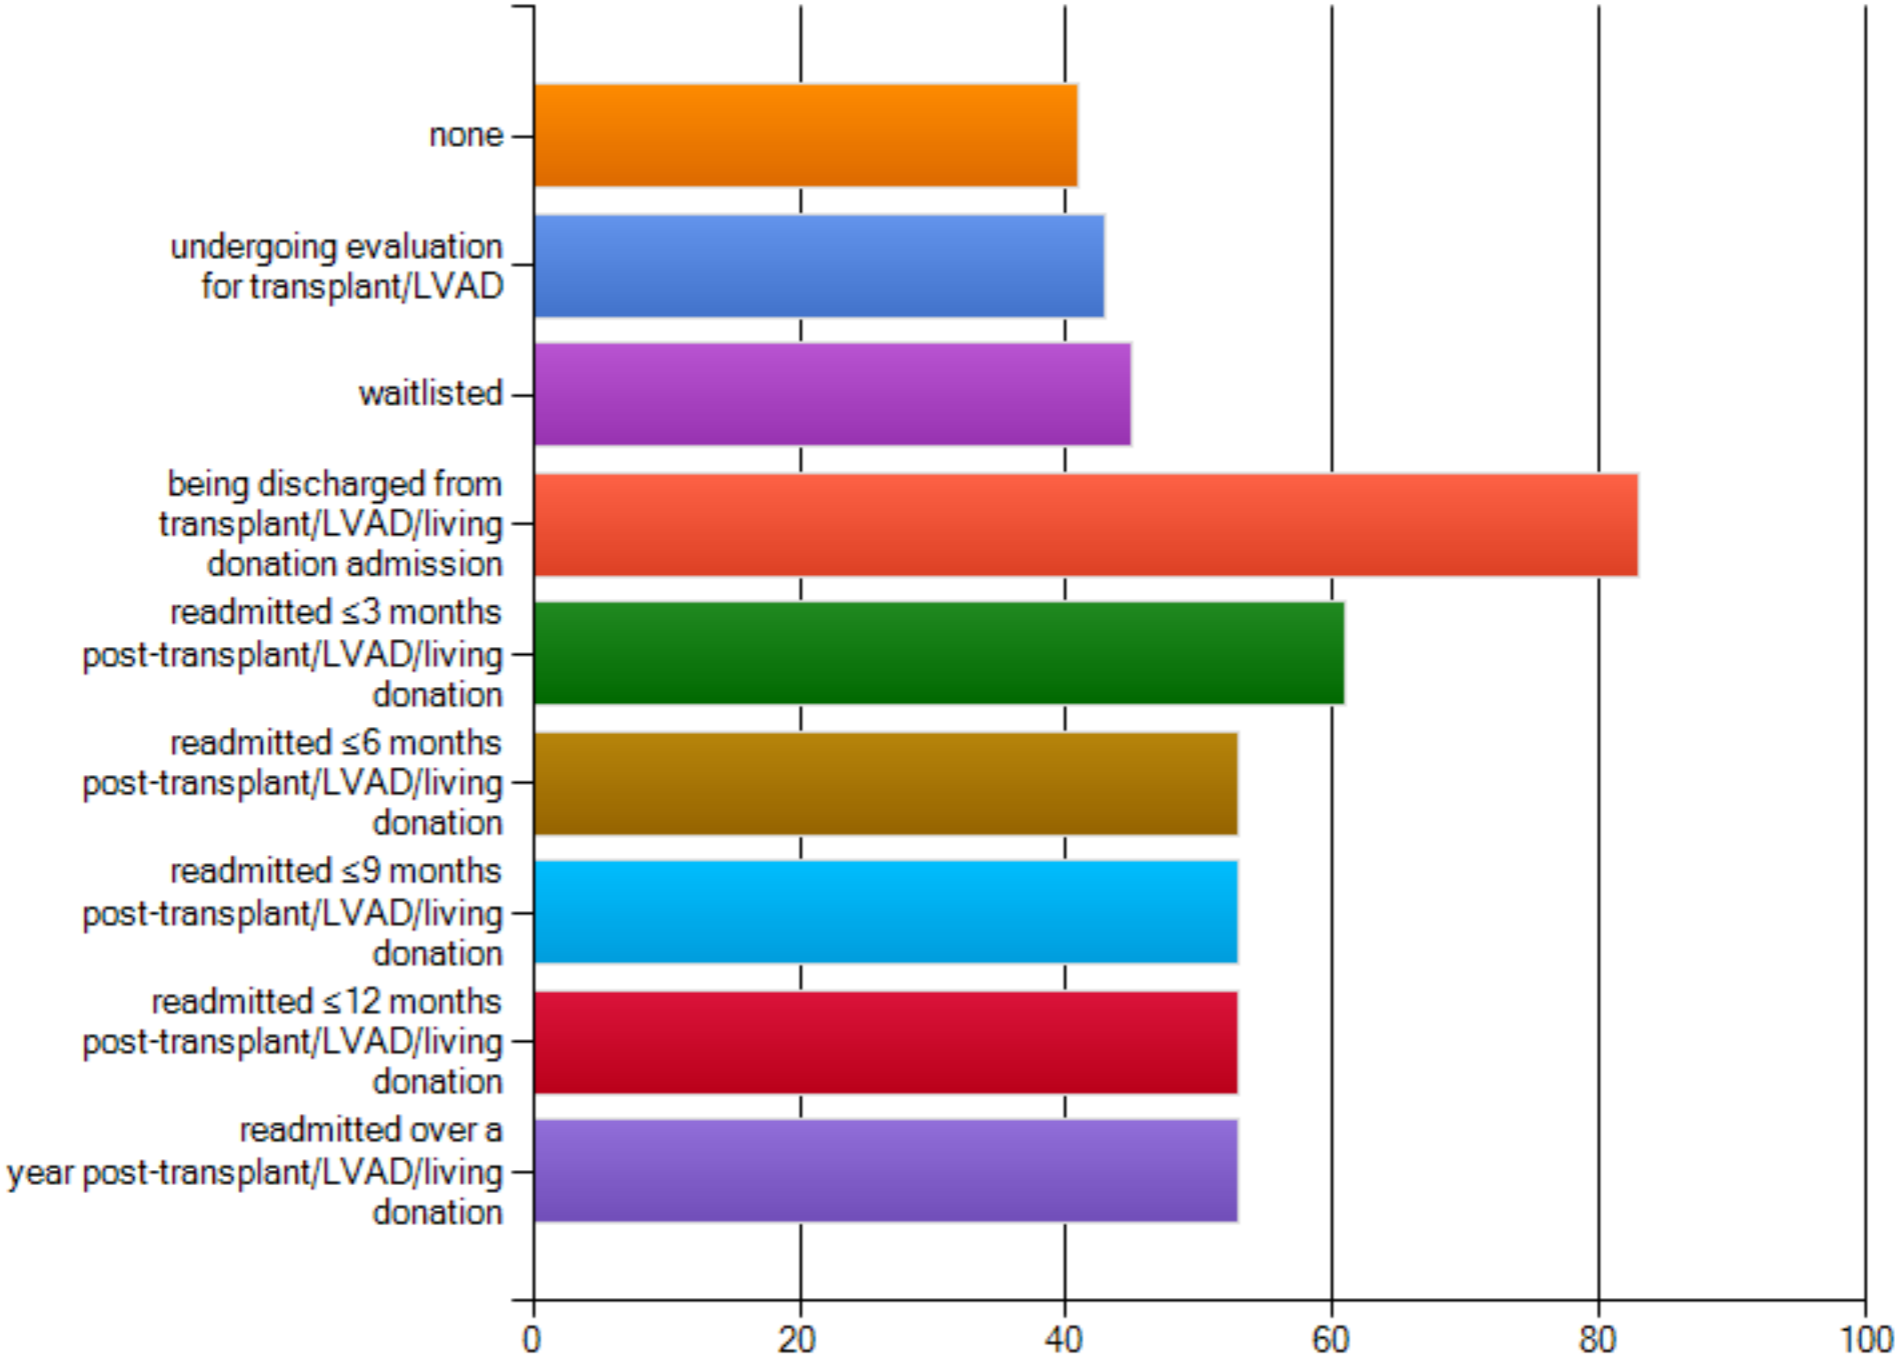

Please indicate all of the following patients for whom you do discharge planning.