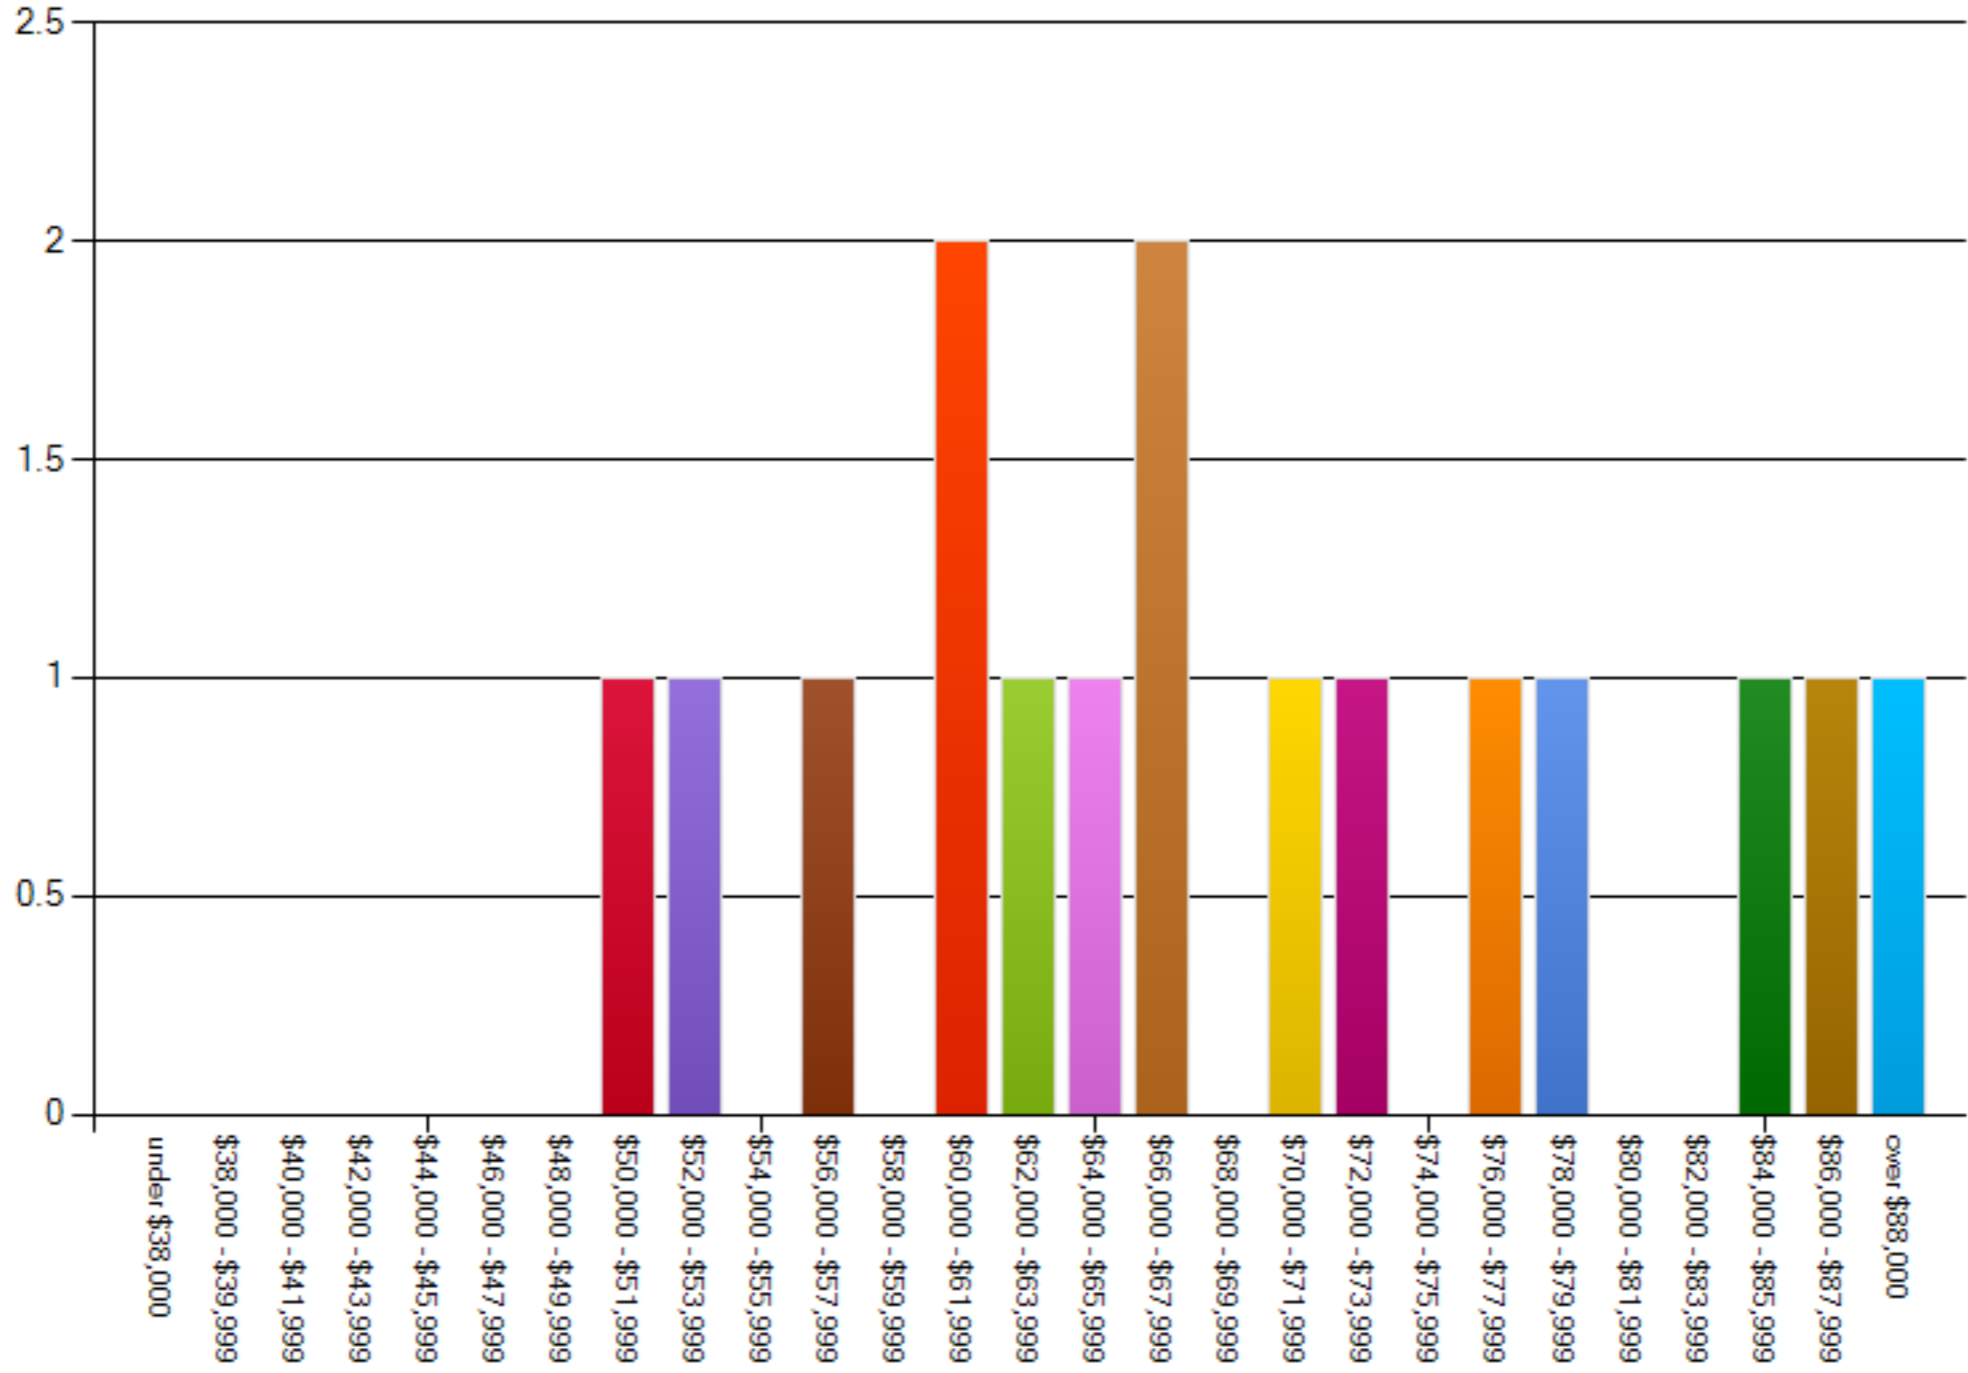

What department(s) pay your salary?

What is your annual, full-time salary, in US or Canadian dollars?

Salary by years employed as a social worker, 0-2 years

Salary by years employed as a social worker, 3-5 years

Salary by years employed as a social worker, 6-10 years

Salary by years employed as a social worker, 11-15 years

Salary by years employed as a social worker, 16-20 years

Salary by years employed as a social worker, 20-25 years

Salary by years employed as a social worker, 26-30 years

Salary by years employed as a social worker, 31 years or more

Salaries - Canada

Salaries - US Region 1: CT, ME, MA, NH, RI & VT

Salaries - US Region 2: DE, DC, MD, NJ, PA, WV