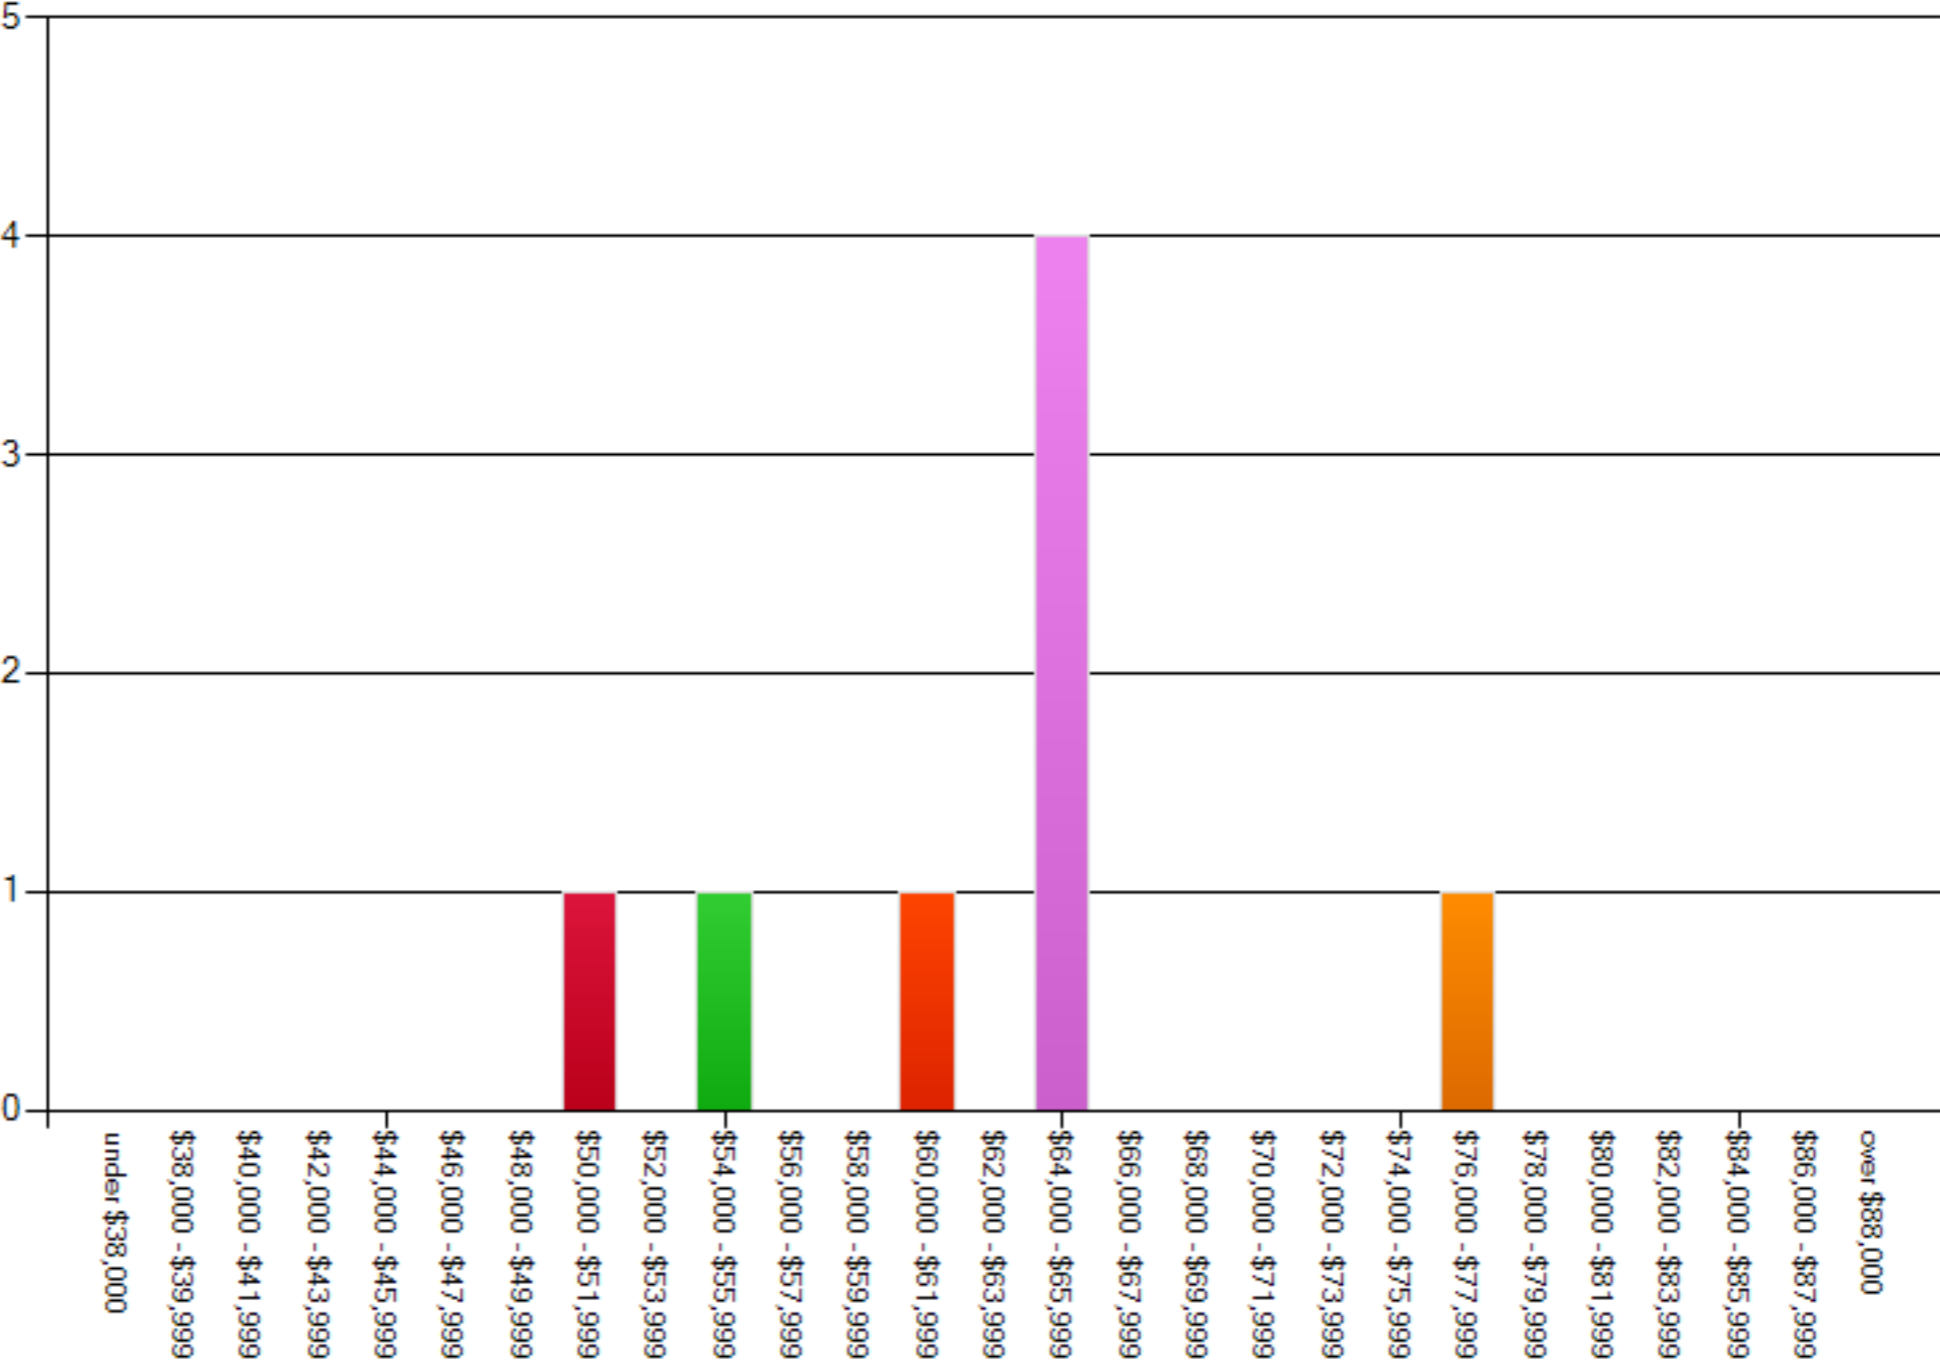

Salary by years employed as a social worker, 6-10 years

Salary by years employed as a social worker, 11-15 years

Salary by years employed as a social worker, 16-20 years

Salary by years employed as a social worker, 20-25 years

Salaries - US Region 3: AL, AR, FL, GA, LA, MS, PR

Salaries - US Region 4: OK, TX

Salaries - US Region 5: AZ, CA, NV, NM, UT

Salaries - US Region 6: AK, HI, ID, MT, OR, WA

Salaries - US Region 7: IL, MN, ND, SD, WI