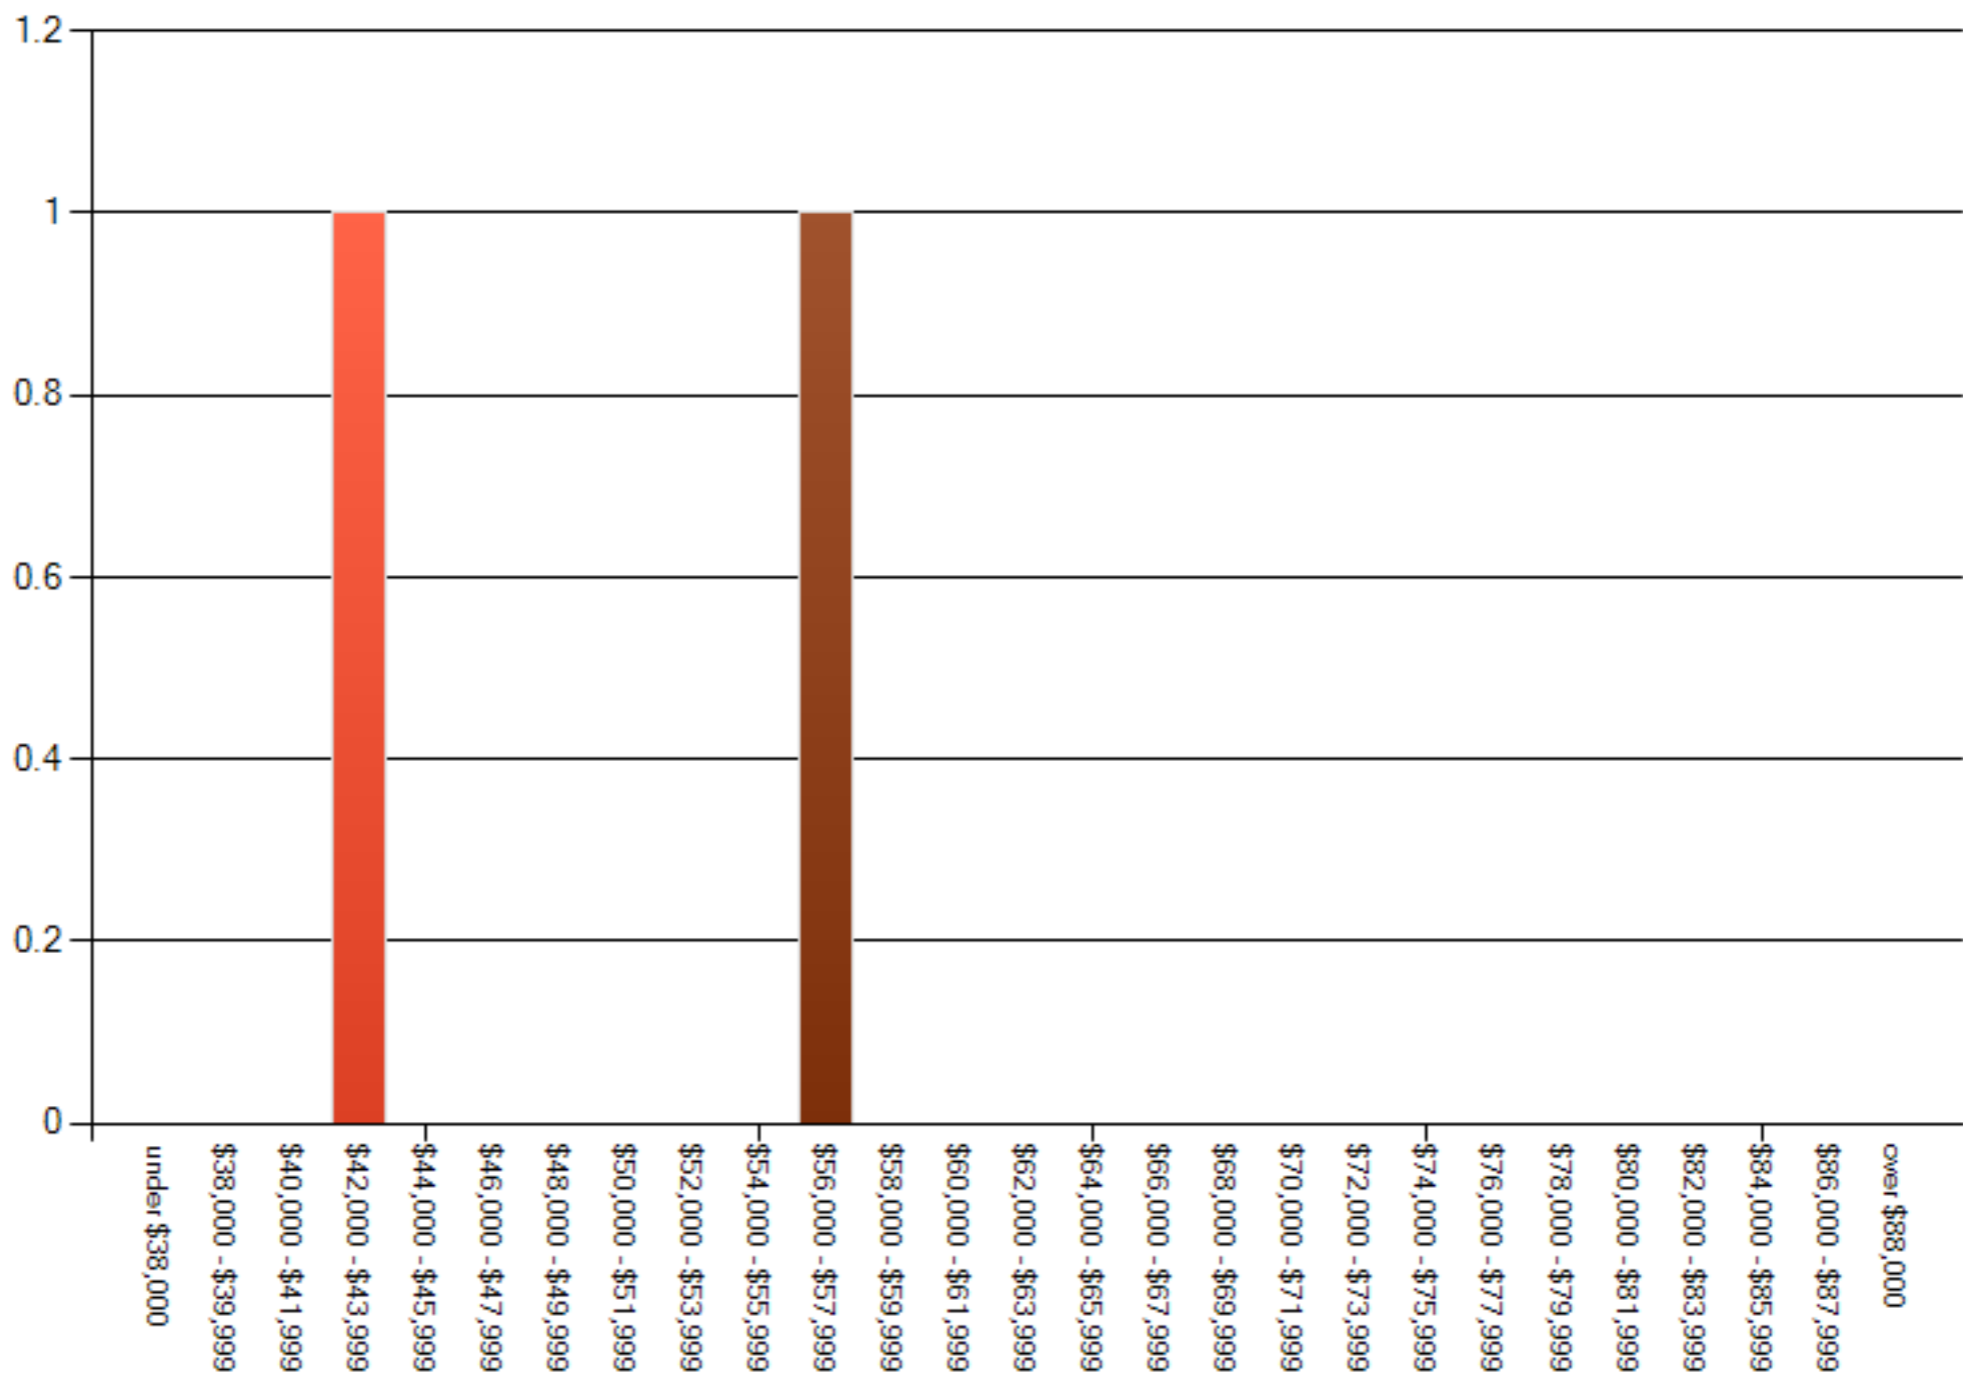

What department(s) pay your salary?

What is your annual, full-time salary, in US or Canadian dollars?

Salary by years employed as a social worker, 0-2 years

Salary by years employed as a social worker, 3-5 years

Salary by years employed as a social worker, 6-10 years

Salary by years employed as a social worker, 11-15 years

Salary by years employed as a social worker, 16-20 years

Salary by years employed as a social worker, 20-25 years