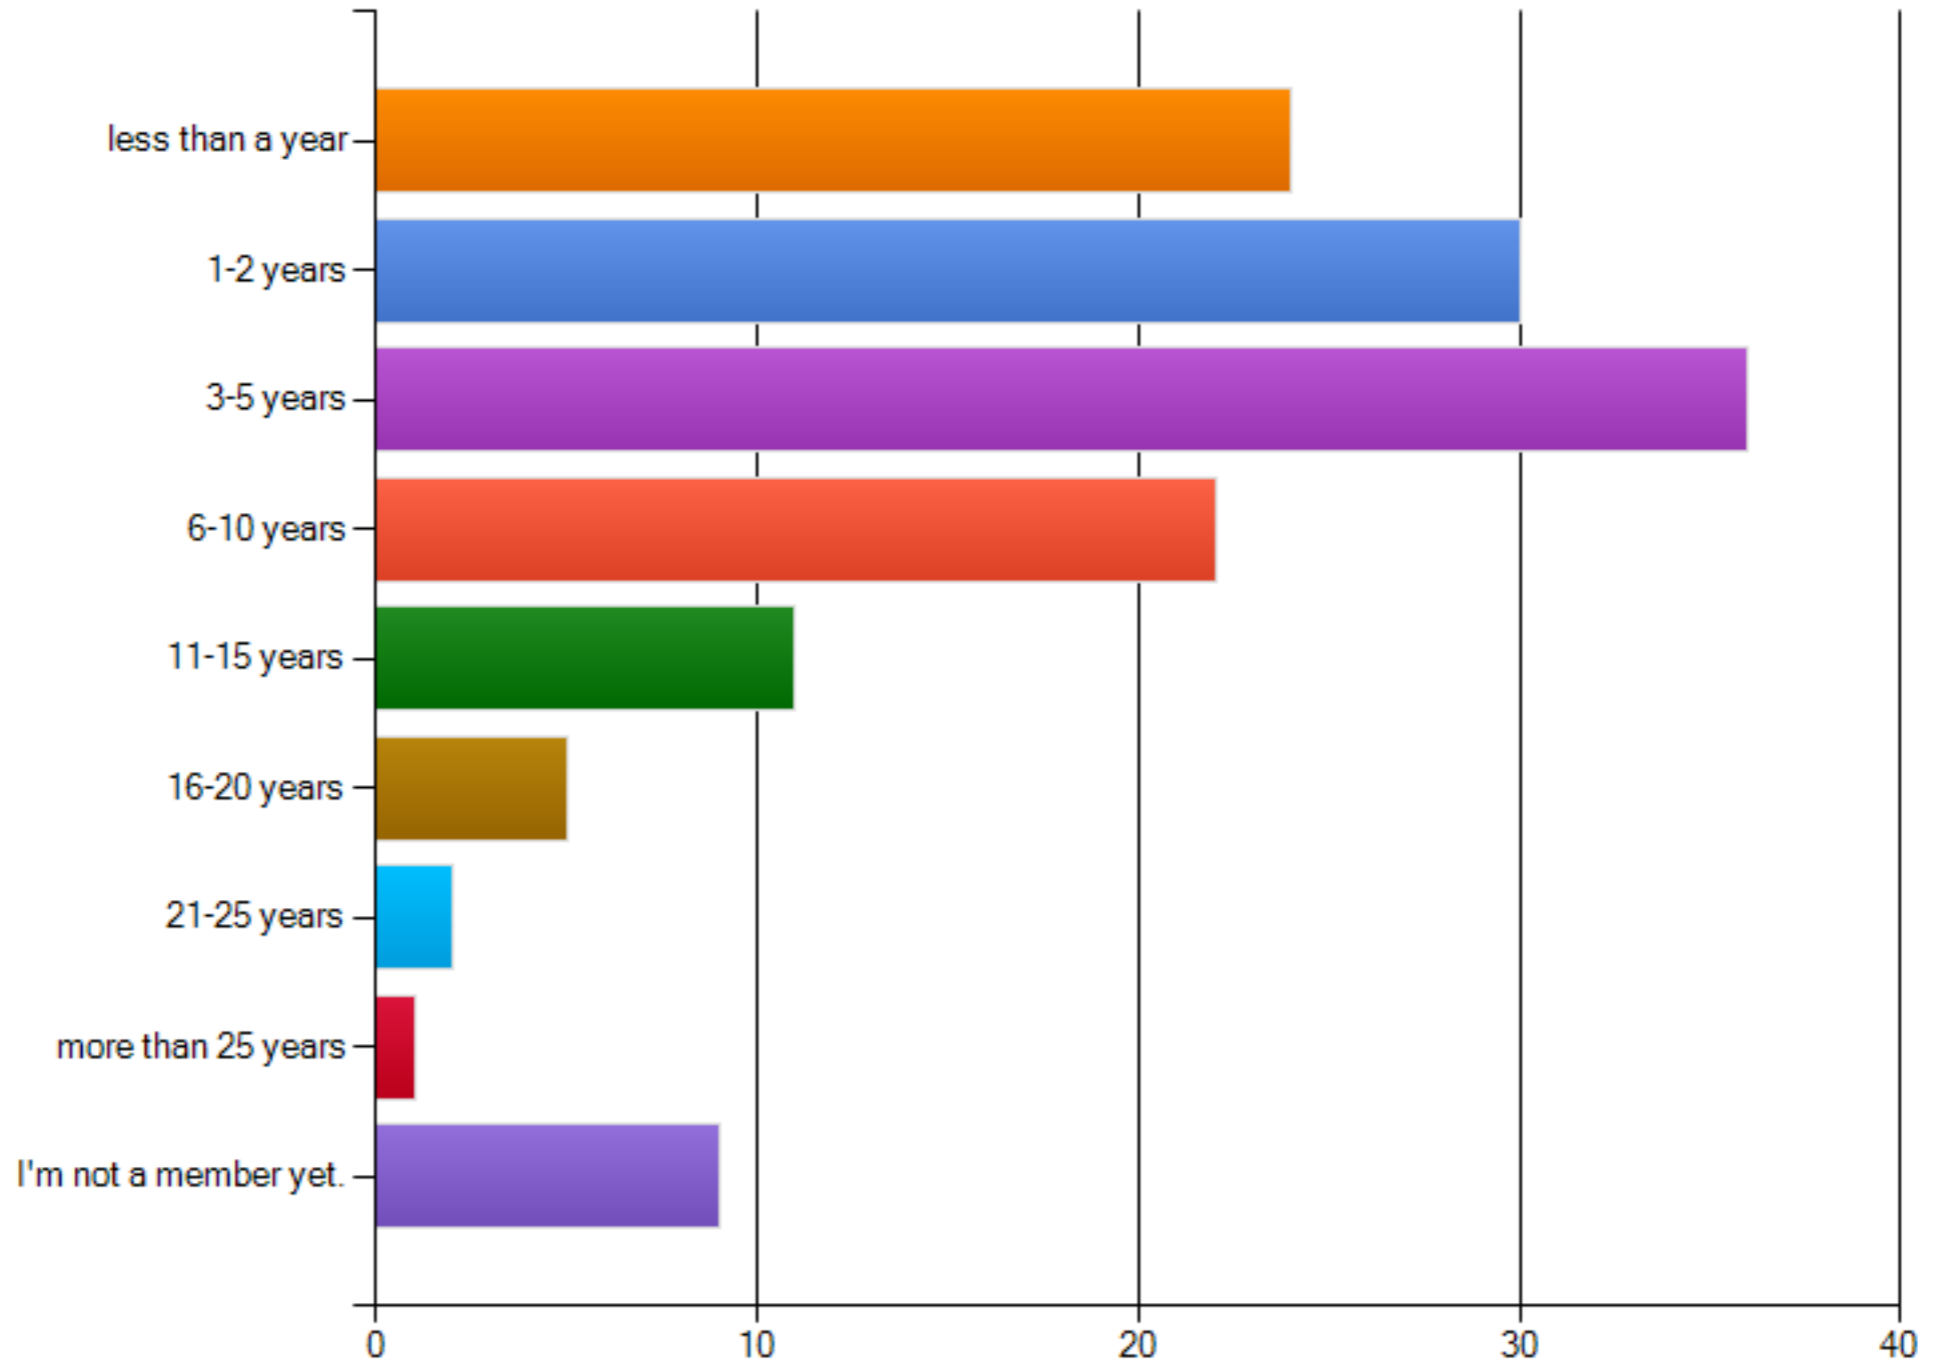

2012 SURVEY

N=159

How many years have you been employed as a transplant social worker?

How many years have you been employed as a social worker?

What is the highest educational degree you have earned?

Are you a Certified Clinical Transplant Social Worker (CCTSW)?

How long have you been a member of STSW?

How have you been involved with the Society?

The three most valuable benefits of my membership in STSW are:

How much time are you allotted for your initial psychosocial evaluation?

Salary by years employed as a social worker, 6-10 years

Salary by years employed as a social worker, 11-15 years

Salary by years employed as a social worker, 16-20 years

Salary by years employed as a social worker, 20-25 years