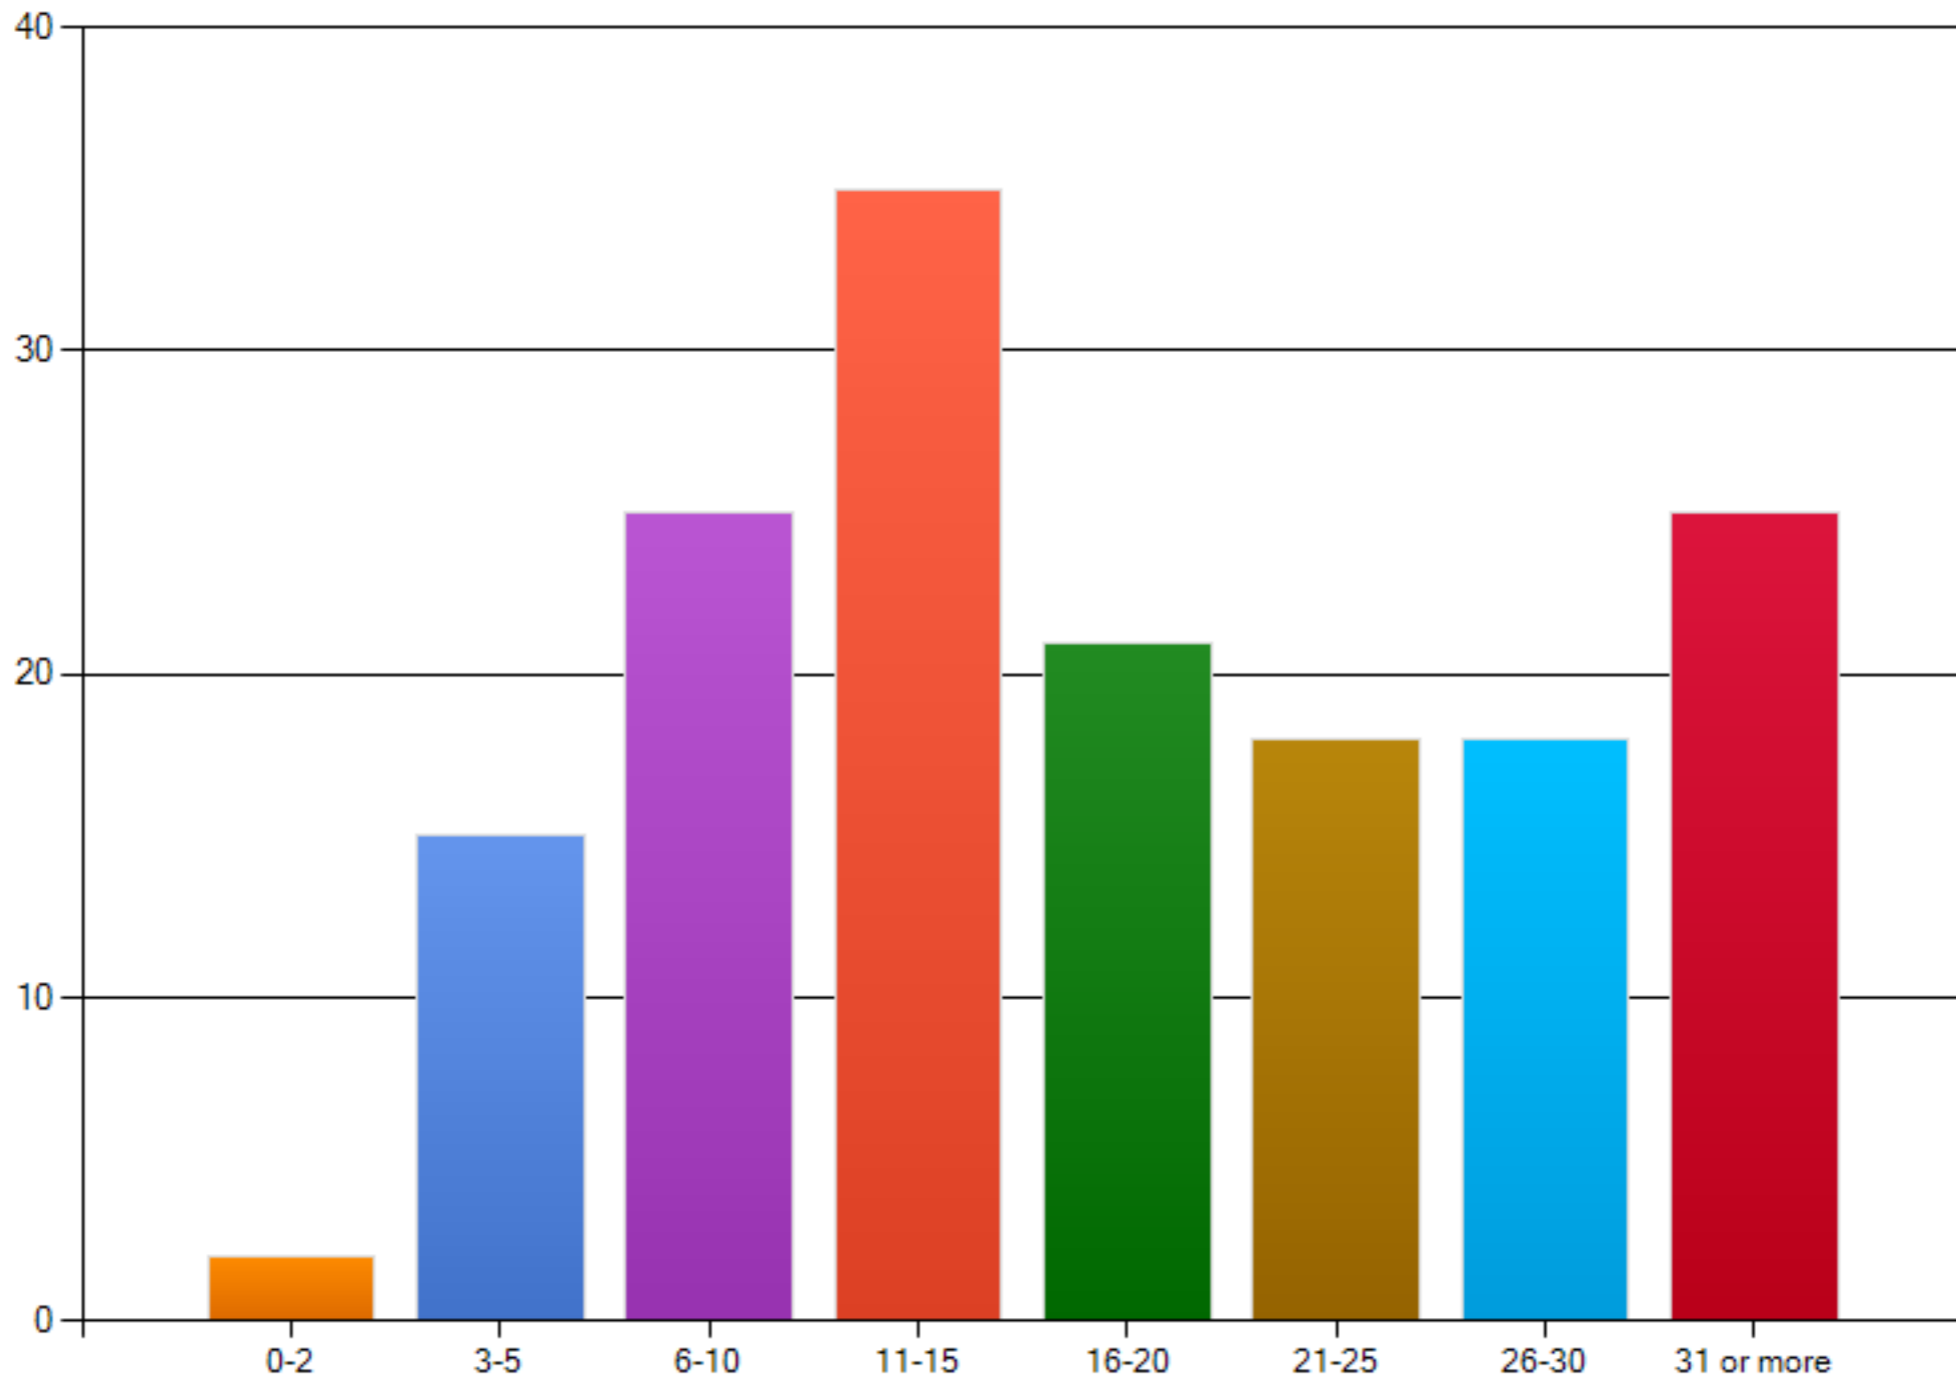

How many years have you been employed as a social worker?