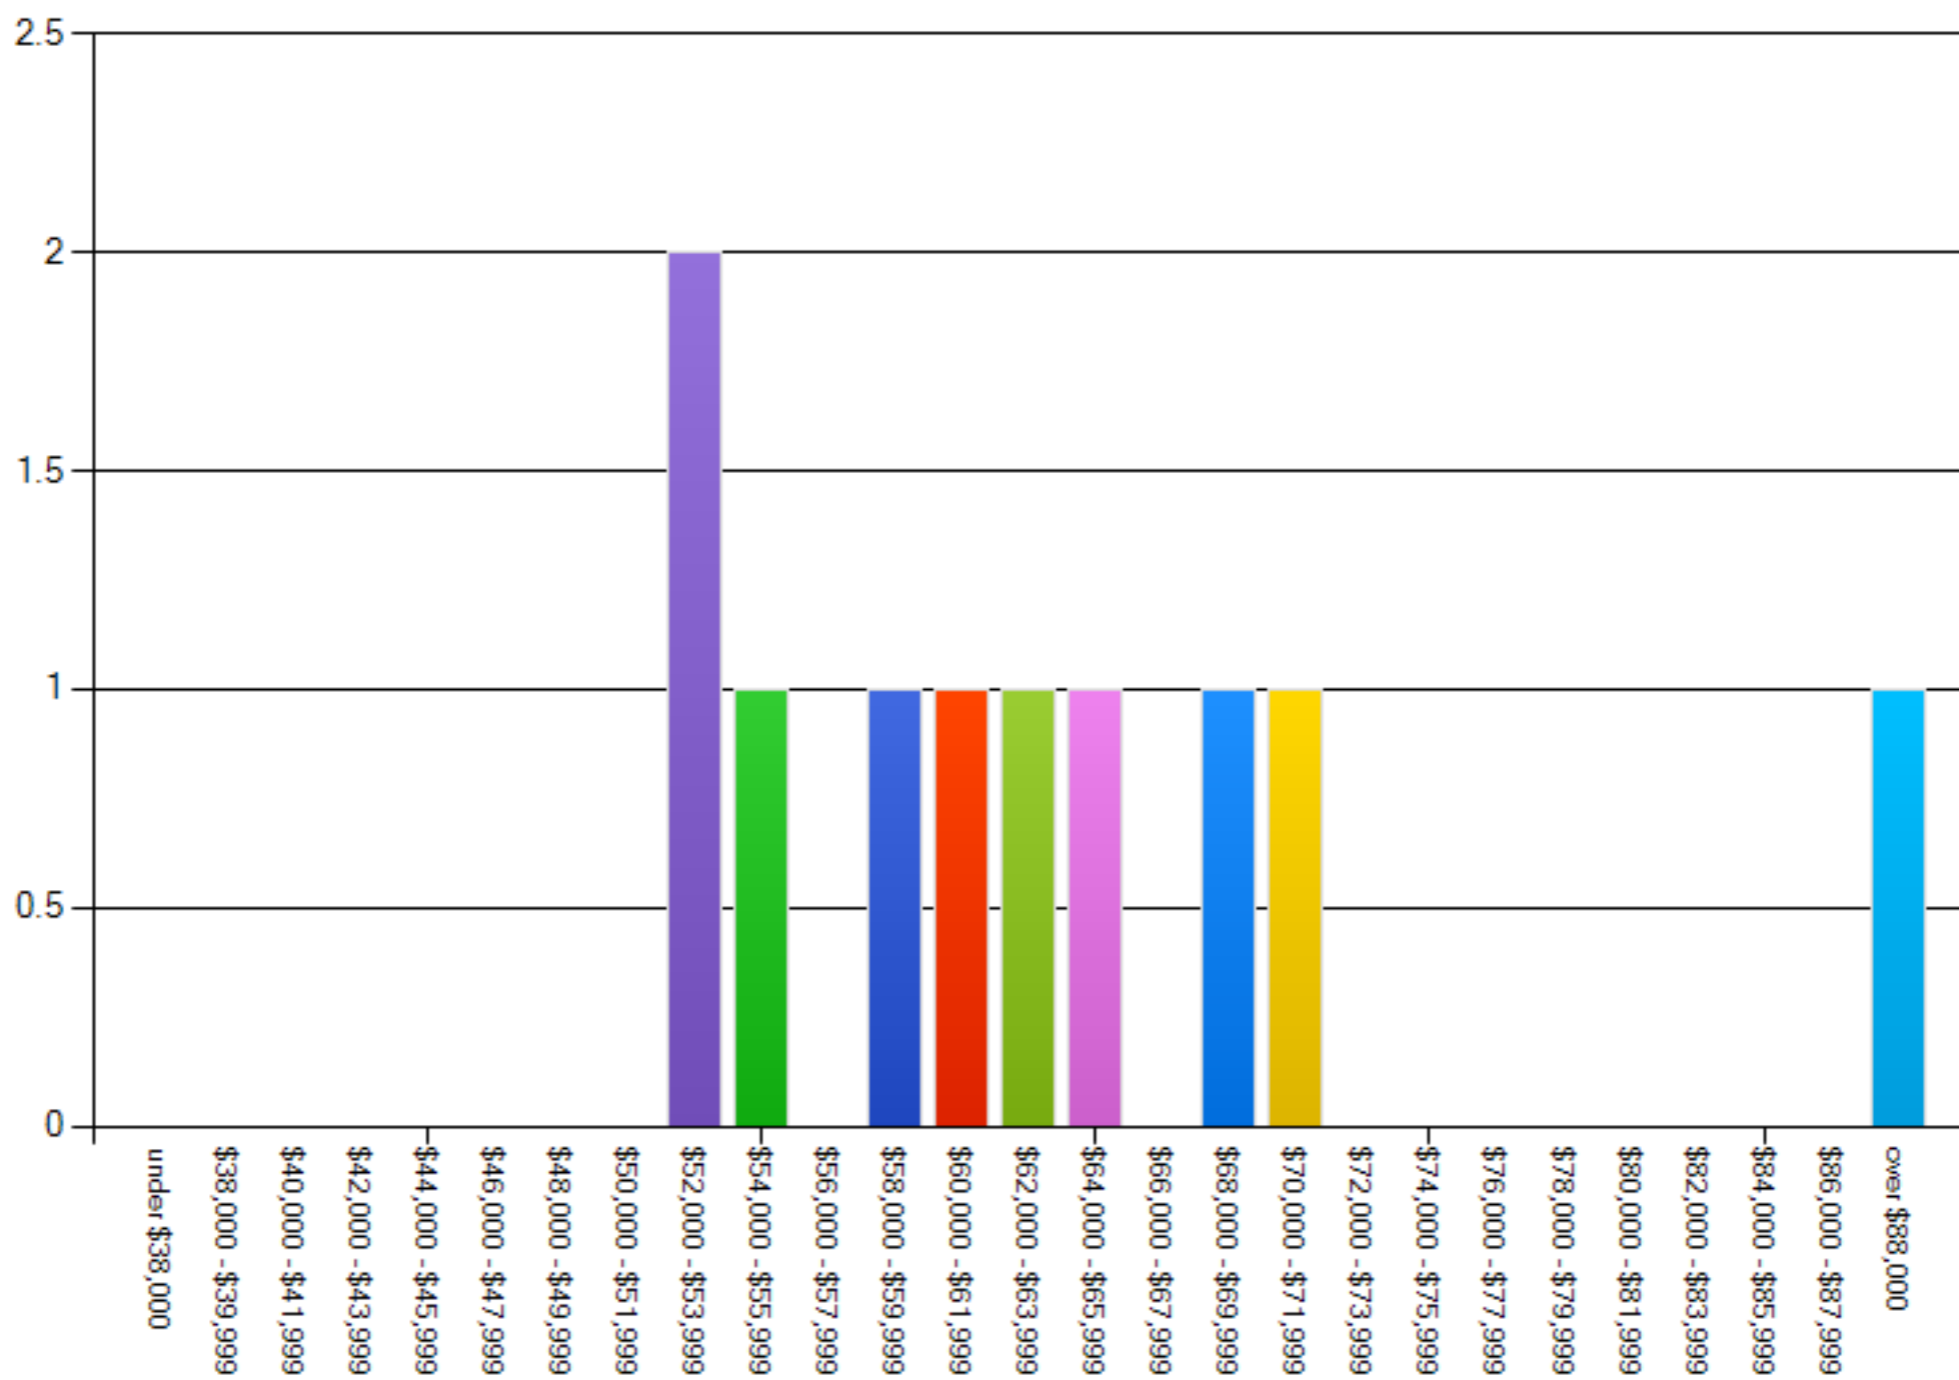

Salaries - US Region 4: OK, TX