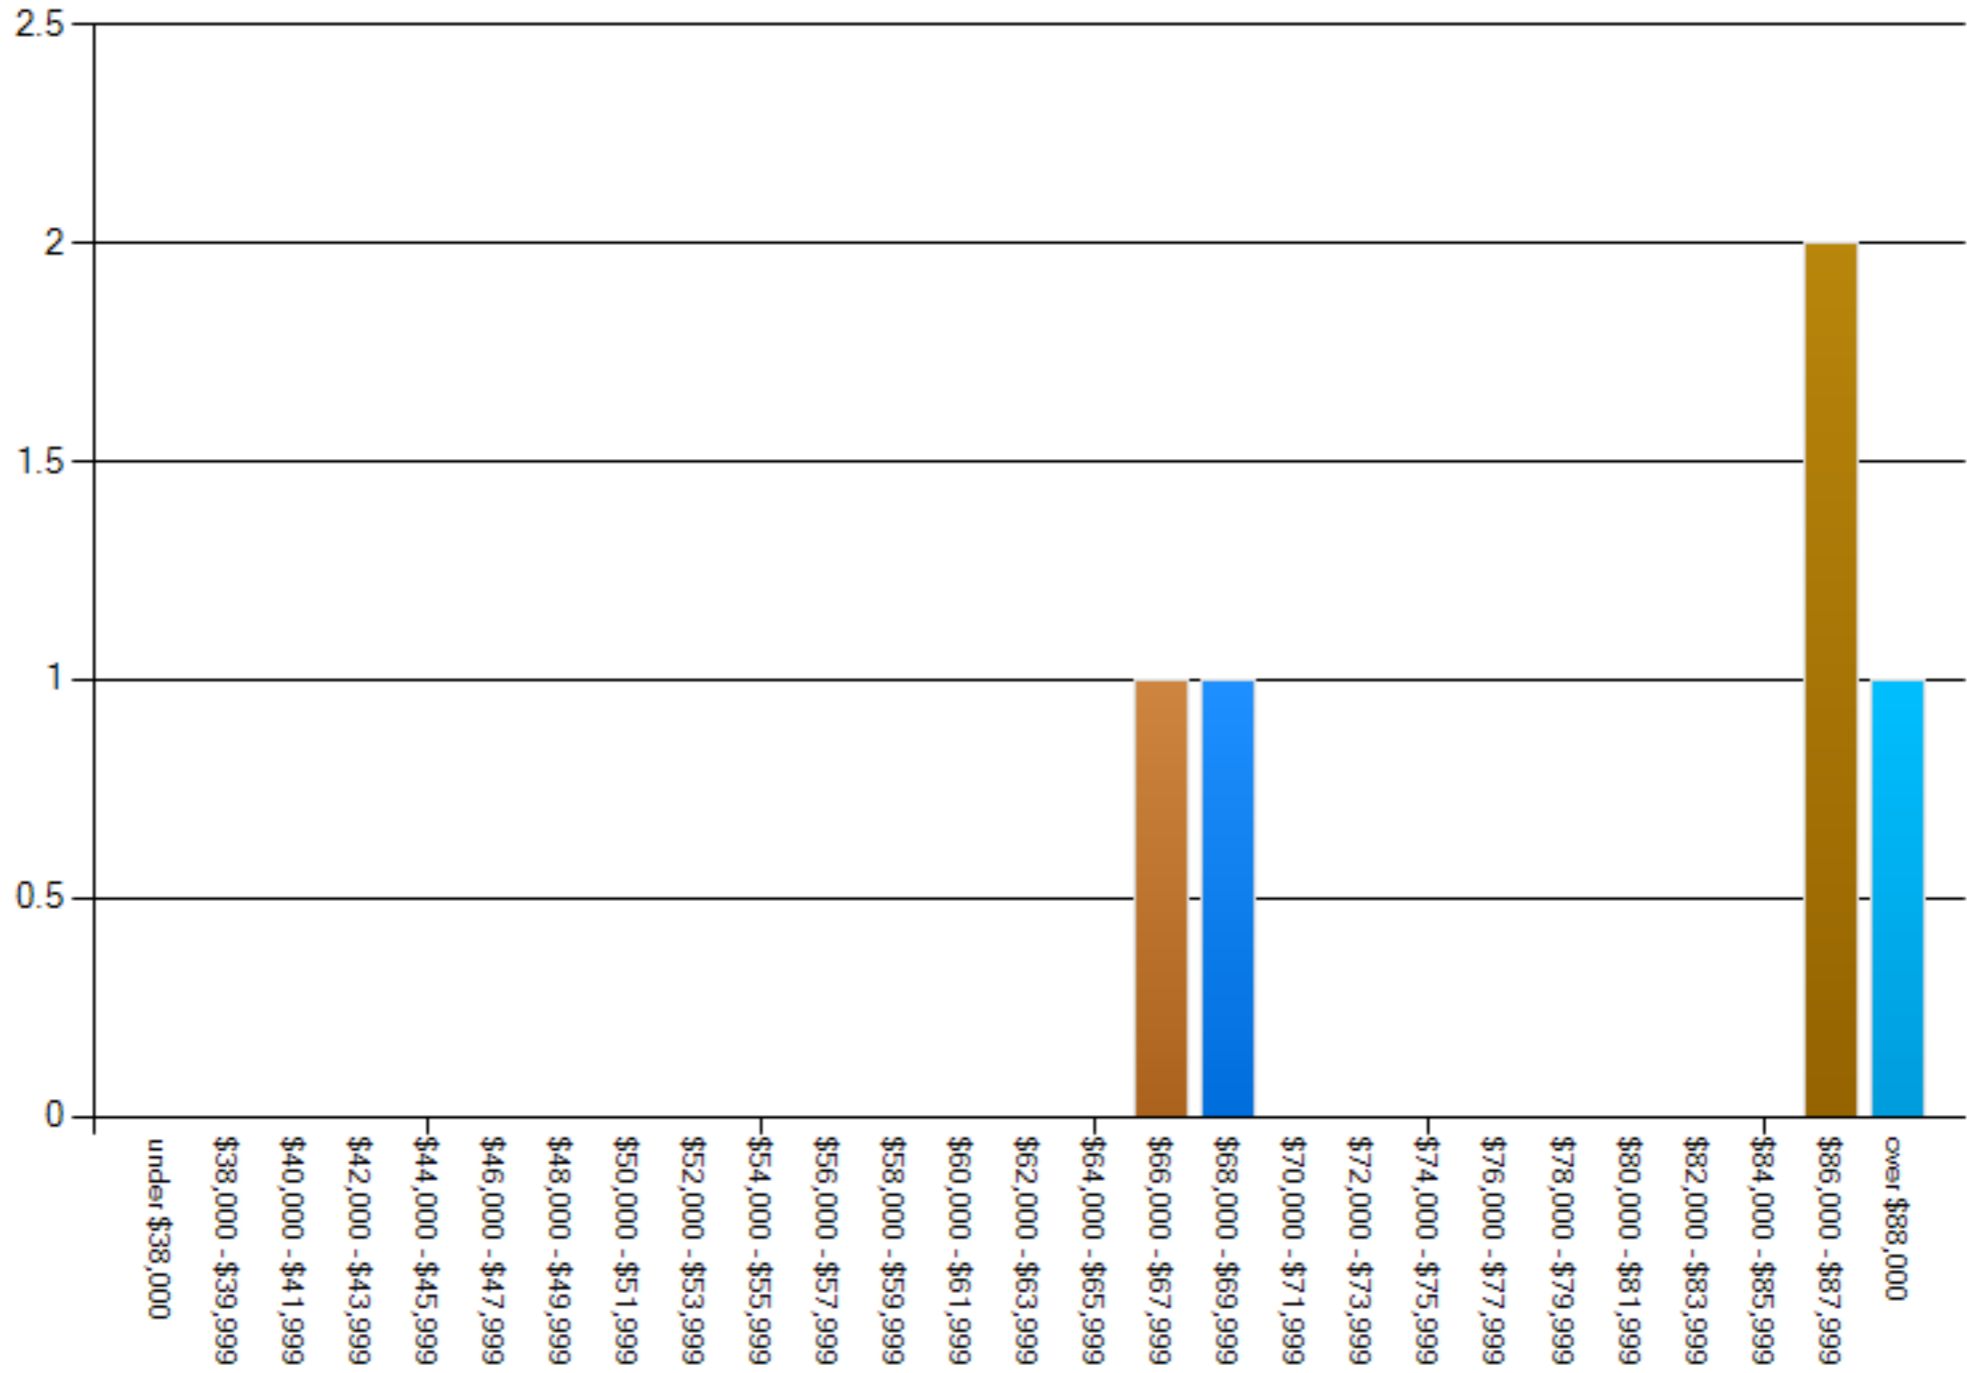

Salary by years employed as a social worker, 6-10 years

Salary by years employed as a social worker, 11-15 years

Salary by years employed as a social worker, 16-20 years

Salary by years employed as a social worker, 20-25 years

Salary by years employed as a social worker, 26-30 years

Salary by years employed as a social worker, 31 years or more

Salaries - Canada

Salaries - US Region 1: CT, ME, MA, NH, RI & VT

Salaries - US Region 2: DE, DC, MD, NJ, PA, WV